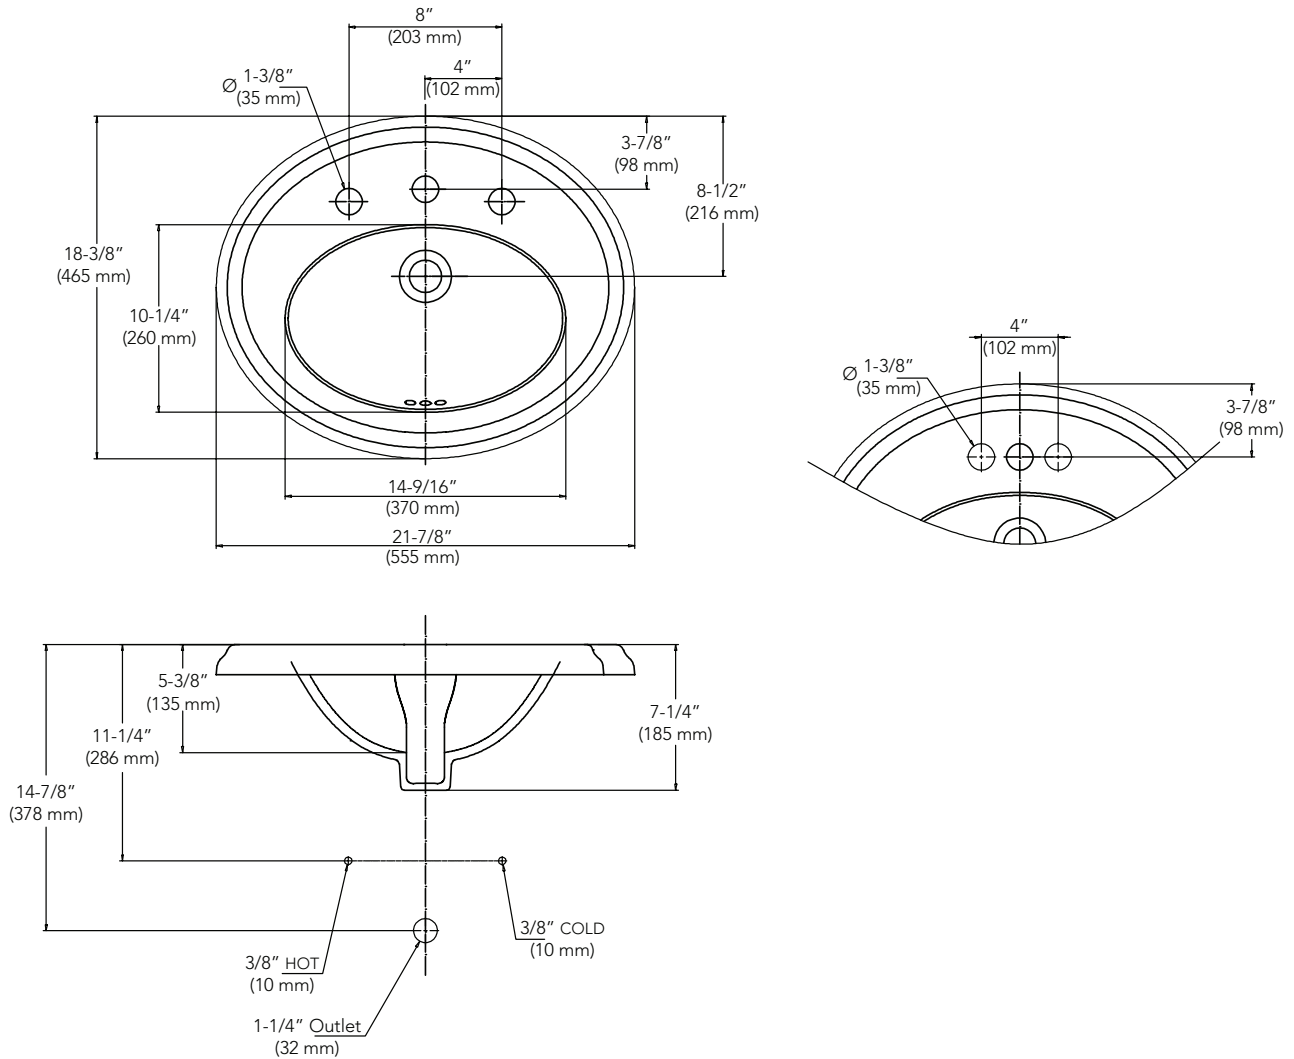

Mirabelle®

BOCA RATON COLLECTION

SELF-RIMMING LAVATORY

Dimensions: 21-7/8" x 18-3/8"

Product Codes:

MIRBR454AWH – 4" centers (white)

MIRBR458AWH – 8" centers (white)

MIRBR454ABS – 4" centers (biscuit)

MIRBR458ABS – 8" centers (biscuit)

- Vitreous china construction
- Concealed front overflow
- Drilled for 4" centers or 8" widespread faucet
- Cutout template included
- Installation, operating, care and maintenance instructions included
- 1 year limited warranty
- Meets ASME Standard: A112.19.2M
- cUPC/IAPMO listed
- ADA compliant when installed according to ADA guidelines

#### Product Codes:

- MIRBR454AWH – 4" centers (white)
- MIRBR458AWH – 8" centers (white)
- MIRBR454ABS – 4" centers (biscuit)
- MIRBR458ABS – 8" centers (biscuit)

Note: All dimensions and specifications are nominal and may vary +/- 1/4". Use actual products for accuracy in critical situations.