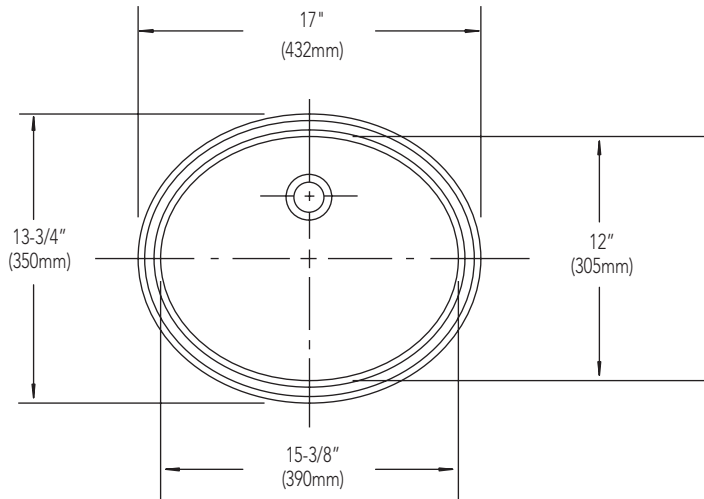

Mirabelle®

UNDERMOUNT LAVATORY

Dimensions: 15-3/8" x 12" (interior)

Dimensions: 17" x 13-3/4" (exterior)

Product Codes:

MIRU1512WH (white)

MIRU1512BS (biscuit)

- Vitreous china with concealed front overflow
- Cutout template included
- Mounting hardware included
- Installation, operating, care and maintenance instructions included
- 1 year limited warranty
- Meets ASME Standard: A112.19.2M
- cUPC/IAPMO listed

Mirabelle®

UNDERMOUNT LAVATORY

Product Codes:

MIRU1512WH (white)

MIRU1512BS (biscuit)

SUGGESTED ROUGH-IN

Note: All dimensions and specifications are nominal and may vary +/- 1/4". Use actual products for accuracy in critical situations.