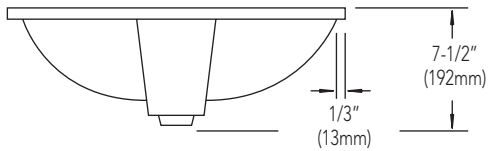

Mirabelle®

UNDERMOUNT LAVATORY

Dimensions: 15-3/8" x 12" (interior)

Dimensions: 17" x 13-3/4" (exterior)

Product Codes:

MIRU1512WH (white)

MIRU1512BS (biscuit)

- Vitreous china with concealed front overflow
- Cutout template included
- Mounting hardware included
- Installation, operating, care and maintenance instructions included
- 1 year limited warranty
- Meets ASME Standard: A112.19.2M
- cUPC/IAPMO listed

Mirabelle®

UNDERMOUNT LAVATORY

Product Codes:

MIRU1512WH (white)

MIRU1512BS (biscuit)

SUGGESTED ROUGH-IN

Note: All dimensions and specifications are nominal and may vary +/- 1/4". Use actual products for accuracy in critical situations.