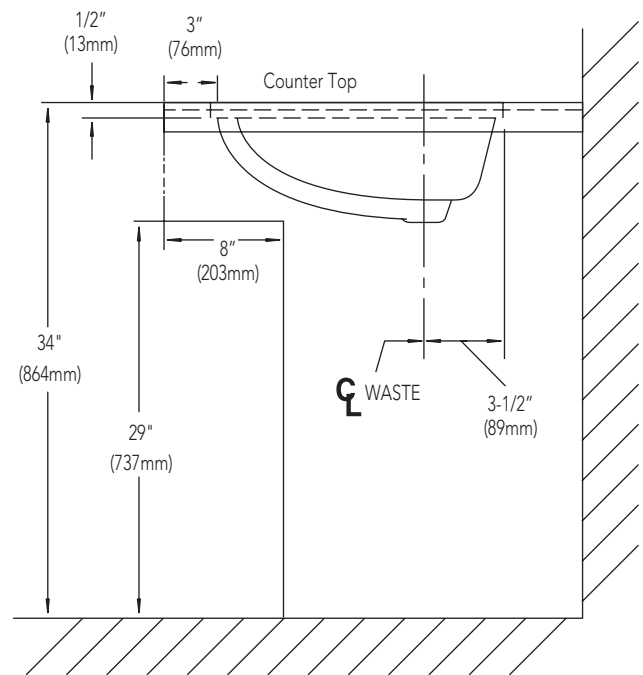

Mirabelle®

UNDERMOUNT LAVATORY

Dimensions: 15-3/8" x 12" (interior)

Dimensions: 17" x 13-3/4" (exterior)

Product Codes:

MIRU1512WH (white)

MIRU1512BS (biscuit)

- Vitreous china with concealed front overflow
- Cutout template included
- Mounting hardware included
- Installation, operating, care and maintenance instructions included
- 1 year limited warranty
- Meets ASME Standard: A112.19.2M
- cUPC/IAPMO listed

Mirabelle®

UNDERMOUNT LAVATORY

Product Codes:

MIRU1512WH (white)

MIRU1512BS (biscuit)

SUGGESTED ROUGH-IN

Note: All dimensions and specifications are nominal and may vary +/- 1/4". Use actual products for accuracy in critical situations.