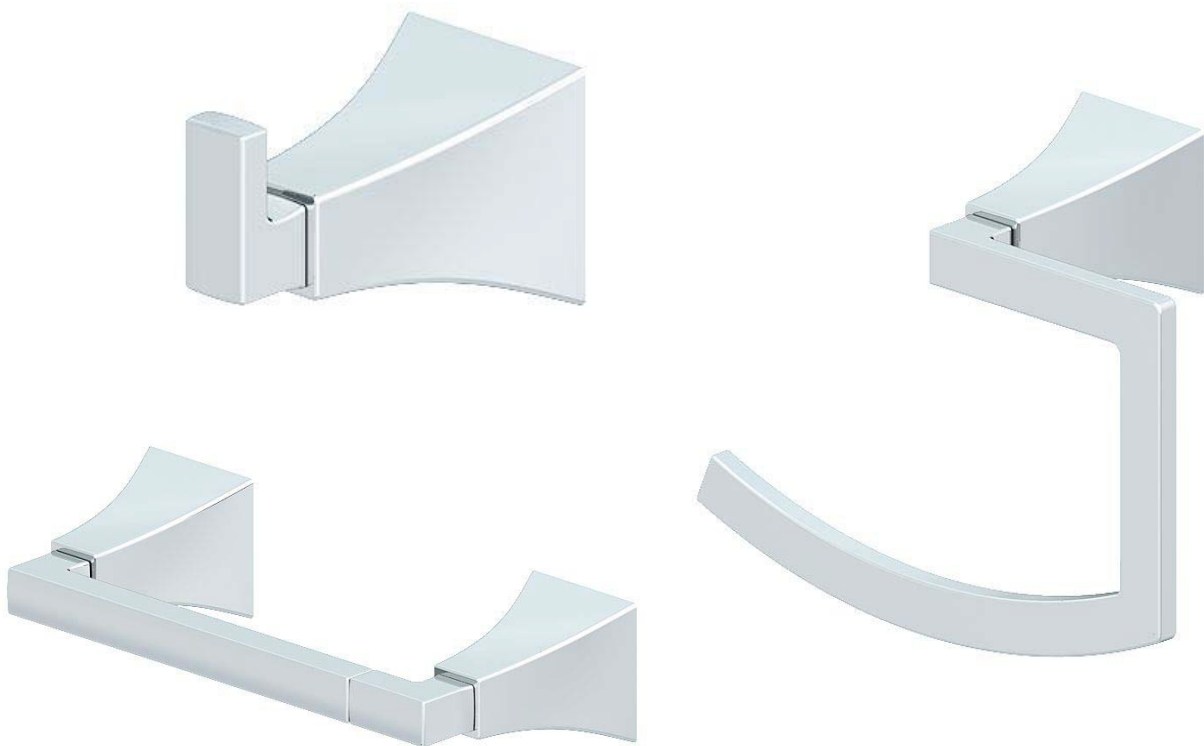

Mirabelle®

VILAMONTE COLLECTION

ACCESSORIES

- All metal construction
- Mounting hardware included

ROBE HOOK

Product Codes:

MIRVLRHBN (brushed nickel)
MIRVLRHCP (polished chrome)
MIRVLRHORB (oil rubbed bronze)

TOWEL RING

Product Codes:

MIRVLTRBN (brushed nickel)
MIRVLTRCP (polished chrome)
MIRVLTRORB (oil rubbed bronze)

PIVOTING PAPER HOLDER

Product Codes:

MIRVLTHBN (brushed nickel)
MIRVLTHCP (polished chrome)
MIRVLTHORB (oil rubbed bronze)

See dimensional drawing on back

©2015 Ferguson Enterprises, Inc. All Rights Reserved 35760 Rev. 0915

VILAMONTE COLLECTION

ACCESSORIES

ROBE HOOK

Product Codes:

MIRVLRHBN (brushed nickel)

MIRVLRHCP (polished chrome)