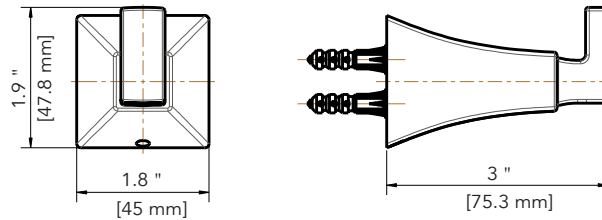

MIRVLTHBN (brushed nickel)

MIRVLTHCP (polished chrome)

MIRVLTHORB (oil rubbed bronze)

Robe Hook

Pivoting Paper Holder

Towel Ring

Note: All dimensions and specifications are nominal and may vary +/- 1/4". Use actual products for accuracy in critical situations.