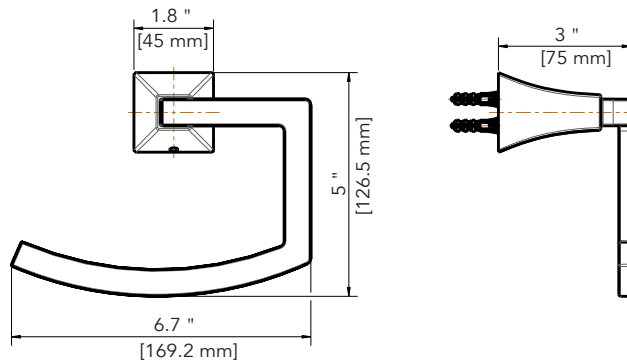

MIRVLTHBN (brushed nickel)

MIRVLTHCP (polished chrome)

MIRVLTHORB (oil rubbed bronze)

Robe Hook

Pivoting Paper Holder

Towel Ring

Note: All dimensions and specifications are nominal and may vary +/- 1/4". Use actual products for accuracy in critical situations.