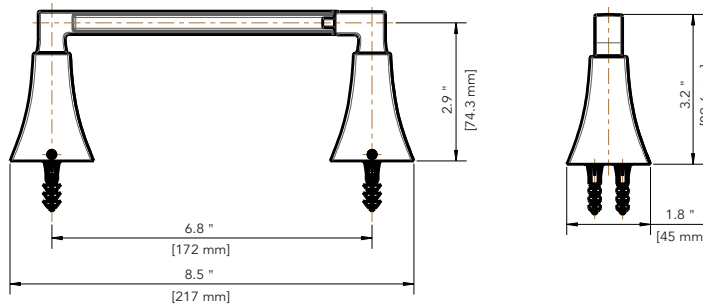

MIRVLTHBN (brushed nickel)

MIRVLTHCP (polished chrome)

MIRVLTHORB (oil rubbed bronze)

Robe Hook

Pivoting Paper Holder

Towel Ring

Note: All dimensions and specifications are nominal and may vary +/- 1/4". Use actual products for accuracy in critical situations.