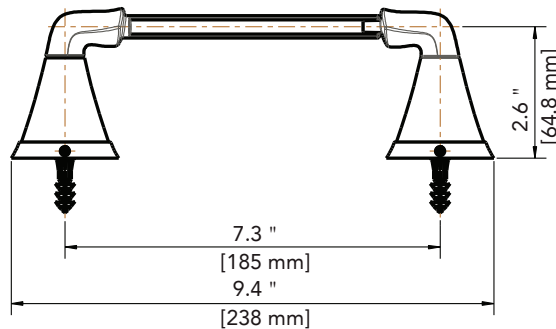

Product Codes:

MIRPRTHBN (brushed nickel)

MIRPRTHCP (polished chrome)

MIRPRTHORB (oil rubbed bronze)

Robe Hook

Pivoting Paper Holder

Towel Ring

Note: All dimensions and specifications are nominal and may vary +/- 1/4". Use actual products for accuracy in critical situations.