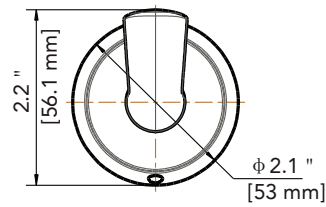

Product Codes:

MIRPRTHBN (brushed nickel)

MIRPRTHCP (polished chrome)

MIRPRTHORB (oil rubbed bronze)

Robe Hook

Pivoting Paper Holder

Towel Ring

Note: All dimensions and specifications are nominal and may vary +/- 1/4". Use actual products for accuracy in critical situations.