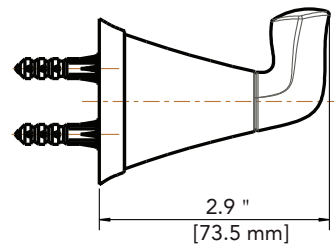

Mirabelle®

PROVINCETOWN COLLECTION

ACCESSORIES

ROBE HOOK

Product Codes:

MIRPRRHBN (brushed nickel)

MIRPRRHCP (polished chrome)

MIRPRRHORB (oil rubbed bronze)

TOWEL RING

Product Codes:

MIRPRTRBN (brushed nickel)

MIRPRTRCP (polished chrome)

MIRPRTRORB (oil rubbed bronze)

PIVOTING PAPER HOLDER

Product Codes:

MIRPRTHBN (brushed nickel)

MIRPRTHCP (polished chrome)

MIRPRTHORB (oil rubbed bronze)

Robe Hook