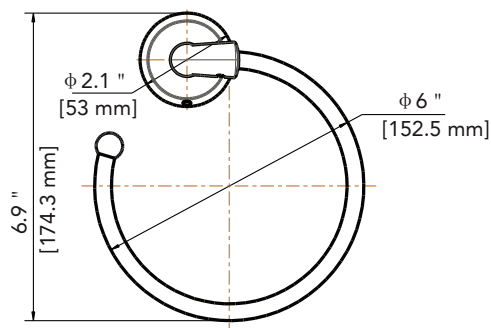

Product Codes:

MIRPRTHBN (brushed nickel)

MIRPRTHCP (polished chrome)

MIRPRTHORB (oil rubbed bronze)

Robe Hook

Pivoting Paper Holder

Towel Ring

Note: All dimensions and specifications are nominal and may vary +/- 1/4". Use actual products for accuracy in critical situations.