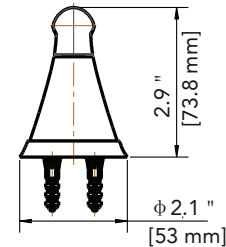

Product Codes:

MIRPRTHBN (brushed nickel)

MIRPRTHCP (polished chrome)

MIRPRTHORB (oil rubbed bronze)

Robe Hook

Pivoting Paper Holder

Towel Ring

Note: All dimensions and specifications are nominal and may vary +/- 1/4". Use actual products for accuracy in critical situations.