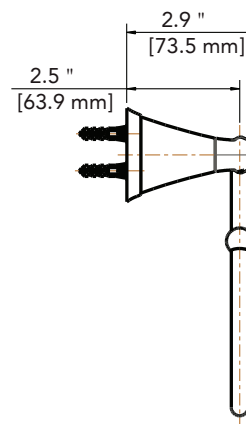

Product Codes:

MIRPRTHBN (brushed nickel)

MIRPRTHCP (polished chrome)

MIRPRTHORB (oil rubbed bronze)

Robe Hook

Pivoting Paper Holder

Towel Ring

Note: All dimensions and specifications are nominal and may vary +/- 1/4". Use actual products for accuracy in critical situations.