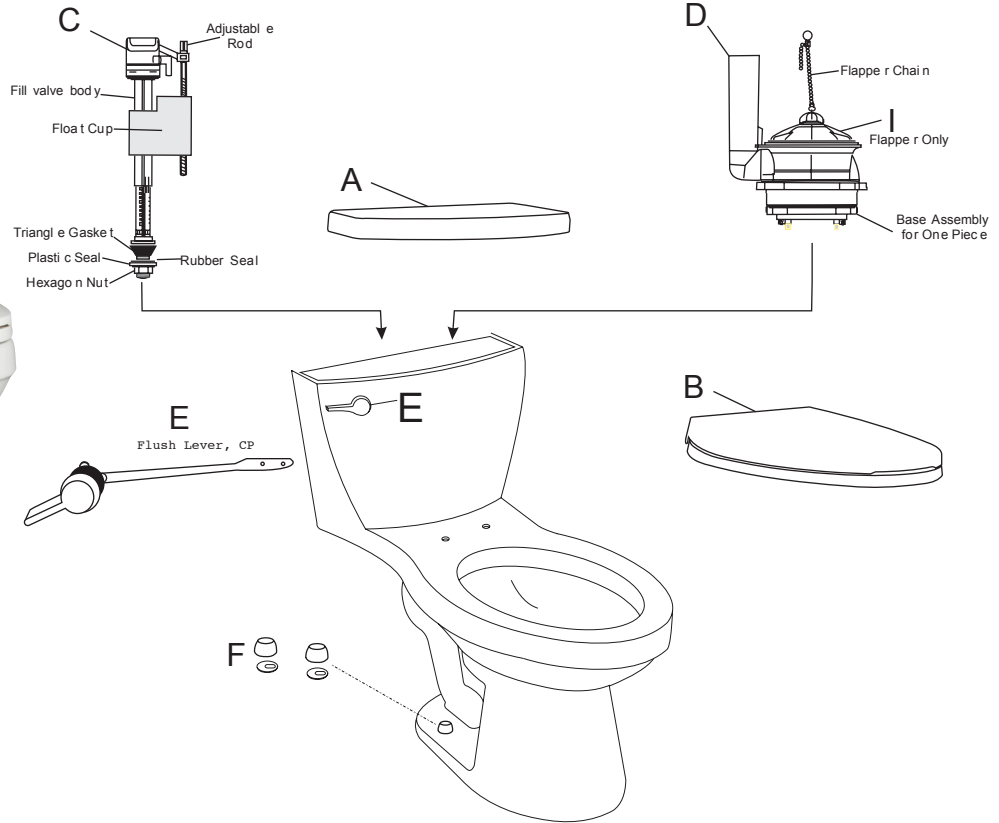

Mirabelle®

BRADENTON SERIES ONE PIECE HIGH EFFICIENTCY TOILET

No.	Part Name	Part No.
A	Tank Lid/Cover (Color Specific)	MIRD241LID WH/BS
B	Toilet Seat (Color Specific)	MIRTSSC201 WH/BS
C	Fill Valve Assembly	MIRFILLVLV
D	Flush Valve Assembly	MIRBD241FVPK
E	Trip Lever	MB423CP
F	Bolt Caps	MIRBC
G	Flapper Only	MIRBD200FRPK

Warranty and Codes

This product comes complete with installation, operating, care and maintenance instructions. This Mirabelle product carries a 1 year warranty. This product meets ANSI: A112.18.1M.