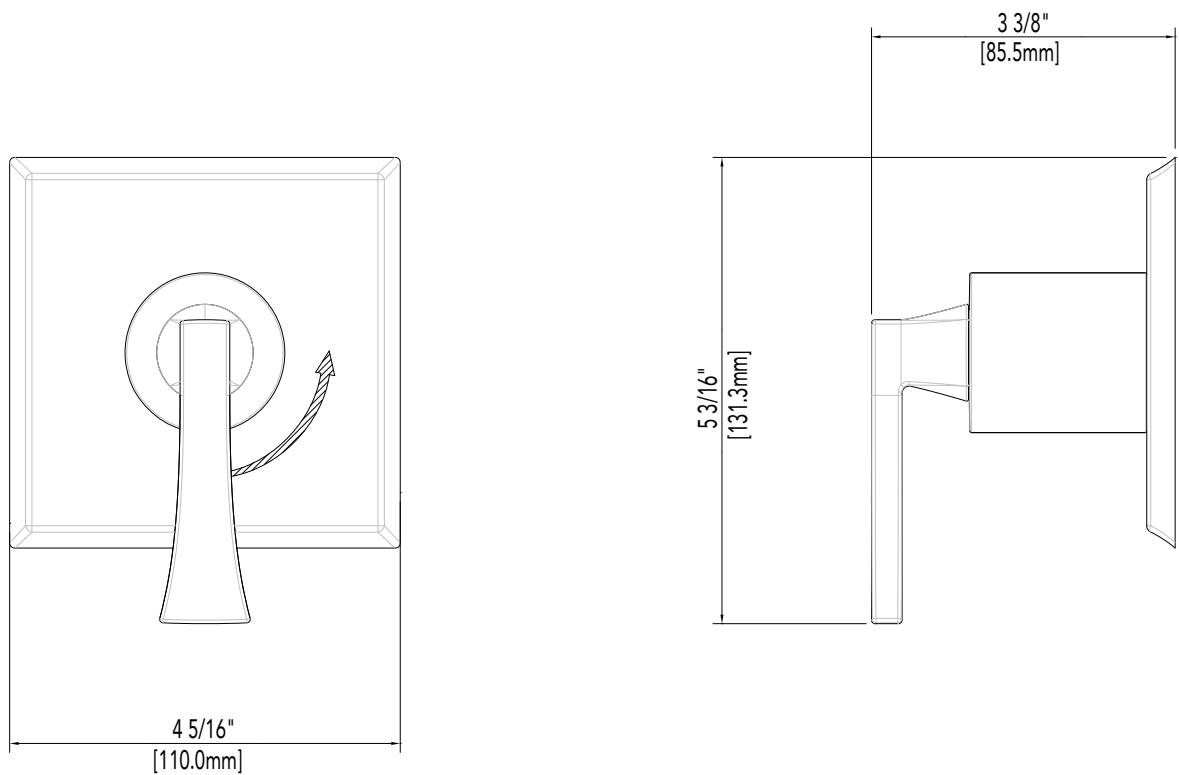

Mirabelle®

VILAMONTE COLLECTION

VOLUME CONTROL VALVE TRIM KIT

Product Codes:

MIRVL9007CP (polished chrome)

MIRVL9007BN (brushed nickel)

MIRVL9007ORB (oil rubbed bronze)

- Lever style metal handle
- Requires rough-in valve (MIR6020 or MIR6040)
- Wall thickness range 1" to 1-3/4"
- Recommended valve installation depth 1-5/8" to 2-3/8"
- Extension kit available (MIR6020EXT)
- Limited lifetime warranty
- Meets ANSI:A112.18.1M
- cUPC/IAPMO listed
- ADA compliant

See dimensional drawing on next page

© 2015 Ferguson Enterprises, Inc. 23850 0115

Mirabelle®

VILAMONTE COLLECTION

VOLUME CONTROL VALVE TRIM KIT

Product Codes:

MIRVL9007CP (polished chrome)

MIRVL9007BN (brushed nickel)

MIRVL9007ORB (oil rubbed bronze)

Note: All dimensions and specifications are nominal and may vary $\pm 1/4''$. Use actual products for accuracy in critical situations.