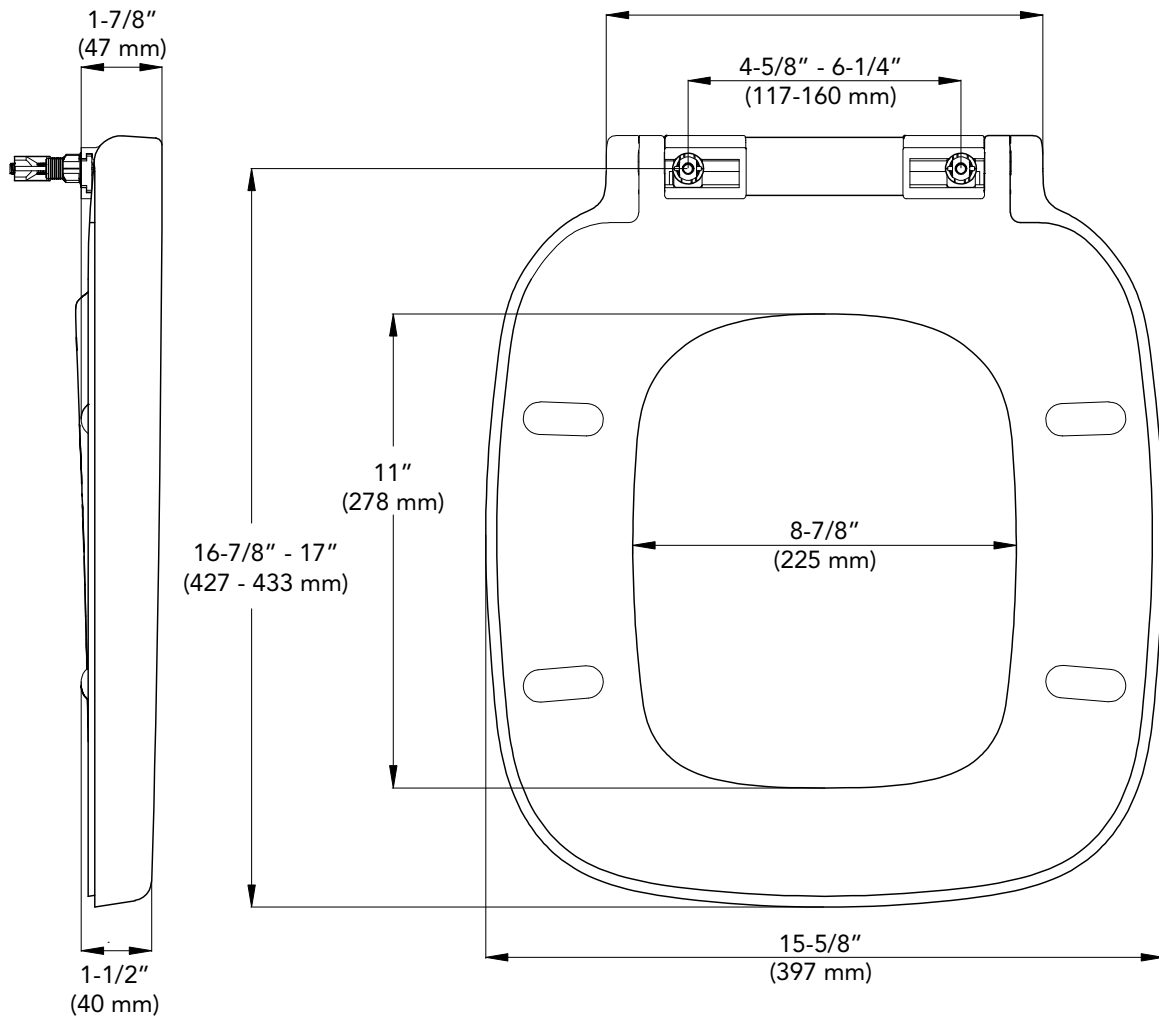

See dimensional drawing on back

©2012 Ferguson Enterprises, Inc. All Rights Reserved 12973 08/12

Mirabelle®

EDENTON COLLECTION

SLOW CLOSE TOILET SEAT

Product Codes:

MIRTSED200WH - slow close seat (white)

Note: All dimensions and specifications are nominal and may vary +/- 1/4". Use actual products for accuracy in critical situations.