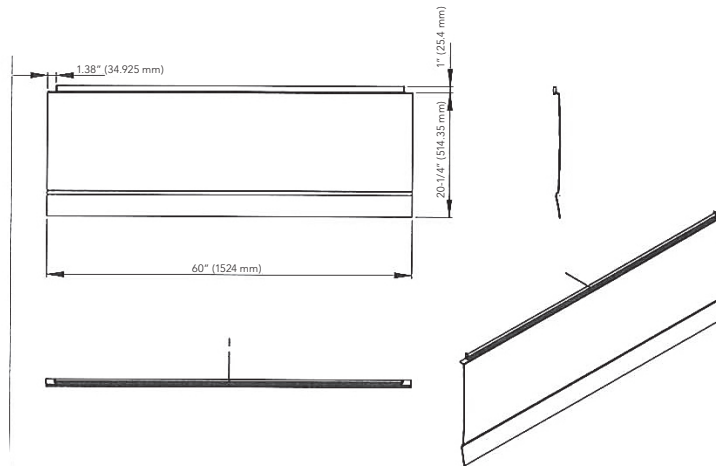

Mirabelle

MIRSK60 & MIRSK72

TUB SKIRT

Dimensions: 60"L x 20-1/4" H

Product Codes:

MIRSK60WH (white), MIRSK60BS (biscuit)

- Use with accessible skirted applications of 5' models
- Removable skirt allows for easy installation

Dimensions: 72"L x 20-1/4" H

Product Codes:

MIRSK72WH (white), MIRSK72BS (biscuit)

- Use with accessible skirted applications of 6' models
- Removable skirt allows for easy installation