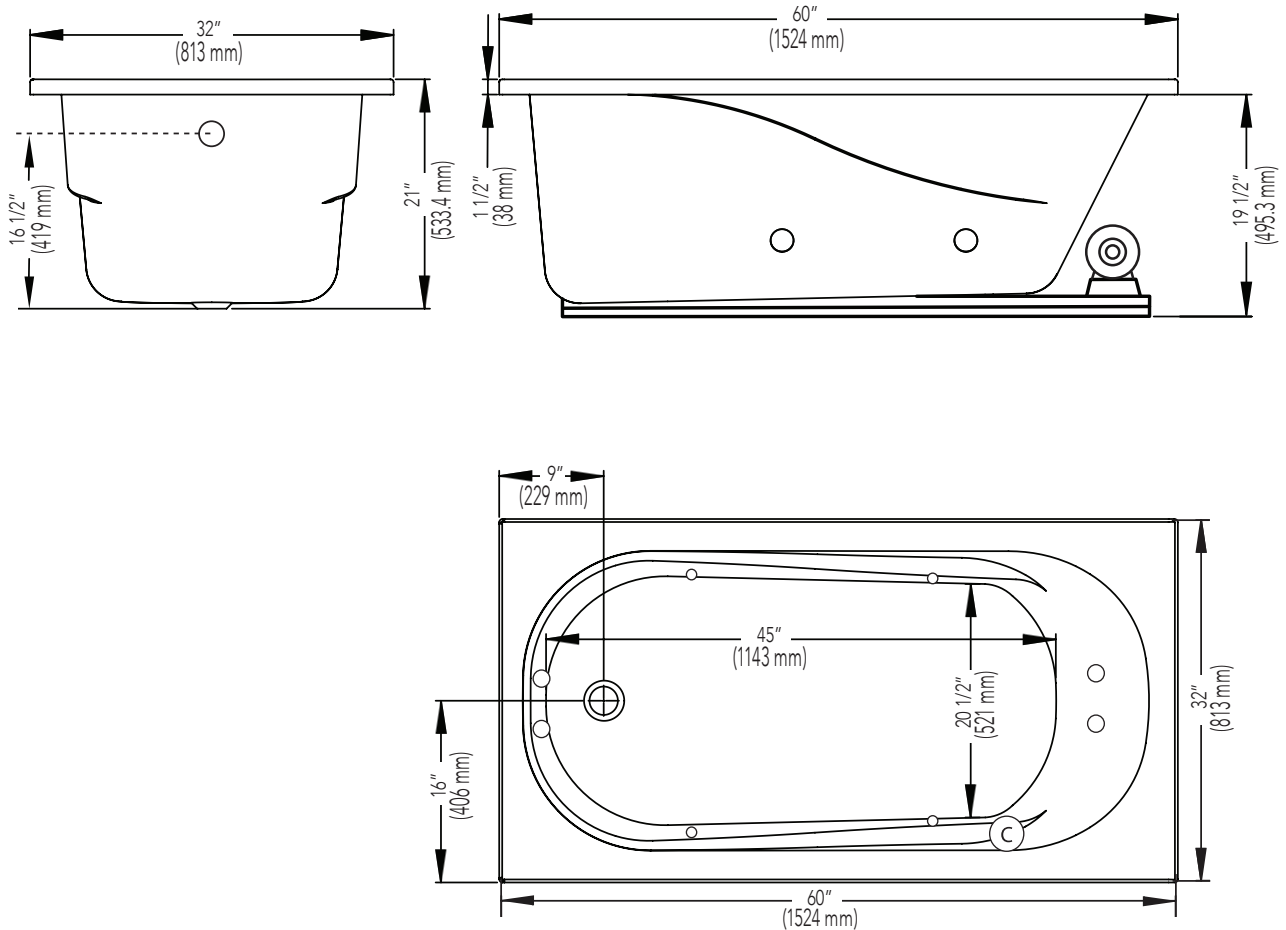

### AIR BATH, SOAKER, TOTAL MASSAGE AND WHIRLPOOL TUBS

Dimensions: 60"L x 32"W x 21"H

Product Codes:

MIRPRA6032WH (white air massage), MIRPRA6032BS (biscuit air massage)  
MIRPRS6032WH (white soaker tub), MIRPRS6032BS (biscuit soaker tub)  
MIRPRT6032WH (white total massage), MIRPRT6032BS (biscuit total massage)  
MIRPRW6032WH (white whirlpool), MIRPRW6032BS (biscuit whirlpool)

#### AIR BATH, SOAKER, TOTAL MASSAGE AND WHIRLPOOL TUBS

##### Product Codes:

MIRPRA6032WH (white air massage), MIRPRA6032BS (biscuit air massage)

MIRPRS6032WH (white soaker tub), MIRPRS6032BS (biscuit soaker tub)

MIRPRT6032WH (white total massage), MIRPRT6032BS (biscuit total massage)

MIRPRW6032WH (white whirlpool), MIRPRW6032BS (biscuit whirlpool)

Ⓒ Designates control location

Note: All dimensions and specifications are nominal and may vary +/- 1/4". Use actual products for accuracy in critical situations.