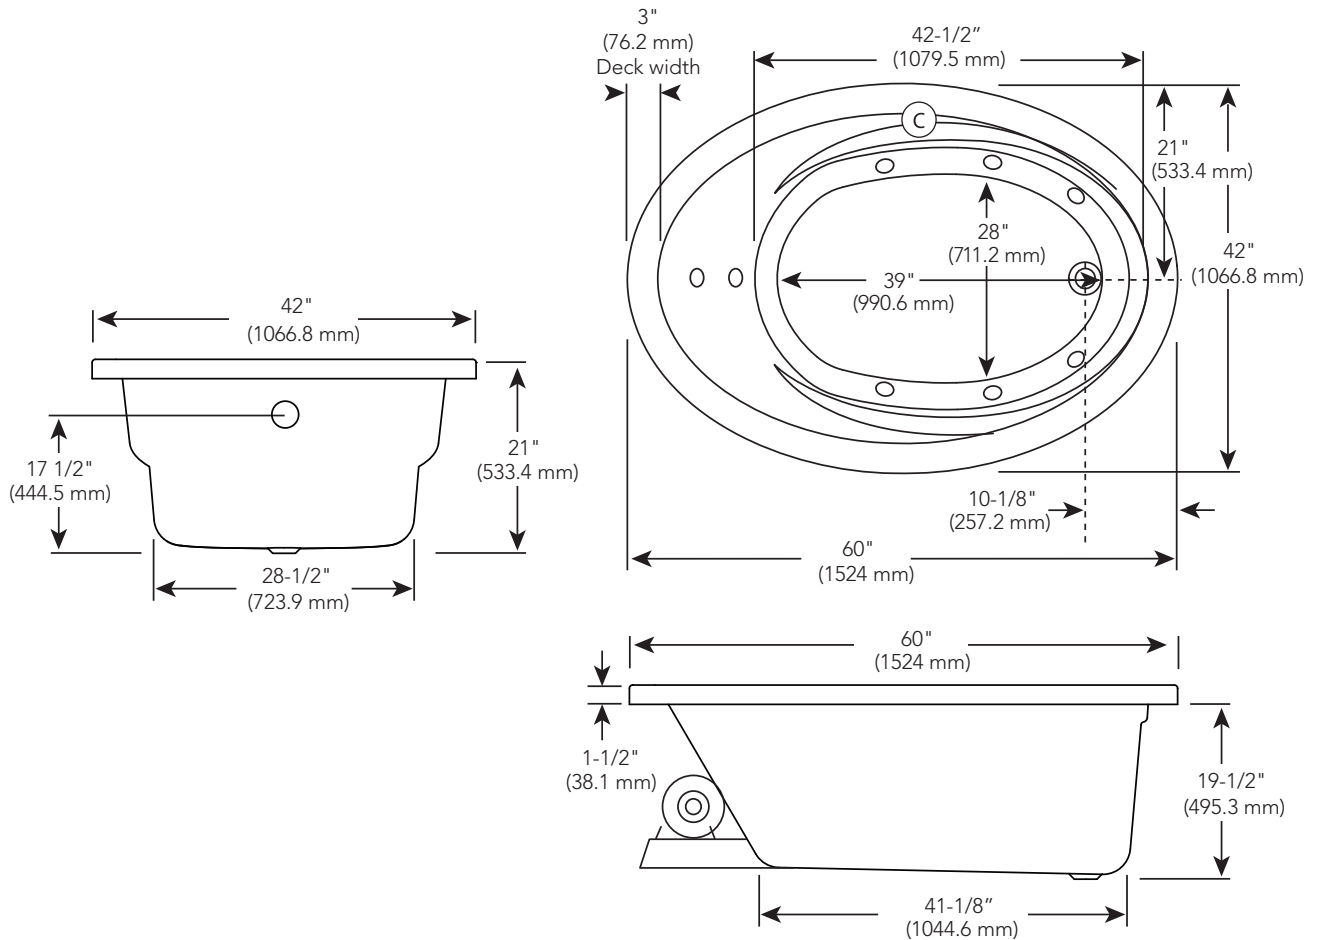

Mirabelle®

GALATIA COLLECTION

6042 OVAL

AIR BATH, SOAKER, TOTAL MASSAGE AND WHIRLPOOL TUBS

Product Codes:

MIRGAA6042VWH (white air massage), MIRGAA6042VBS (biscuit air massage)
MIRGAS6042VWH (white soaker tub), MIRGAS6042VBS (biscuit soaker tub)
MIRGAT6042VWH (white total massage), MIRGAT6042VBS (biscuit total massage)
MIRGAW6042VWH (white whirlpool), MIRGAW6042VBS (biscuit whirlpool)
MIRGA6042TEMP (template)

Ⓒ Designates control location

Note: All dimensions and specifications are nominal and may vary +/- 1/4". Use actual products for accuracy in critical situations.

Please contact your Mirabelle customer service representative at (800) 221-3379 for any updated specifications.