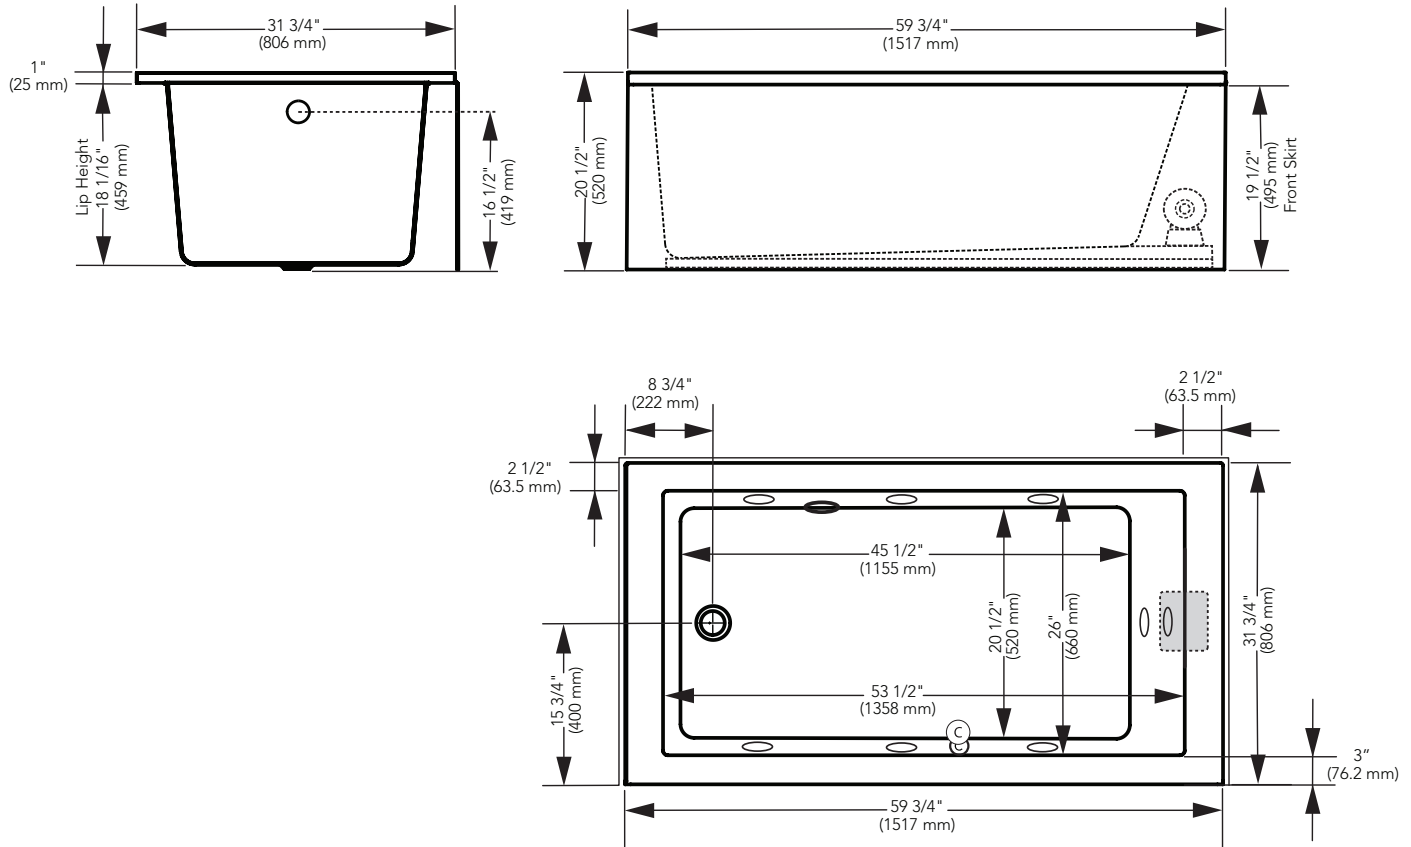

Mirabelle®

EDENTON COLLECTION

6032 SKIRTED AIR BATH, SOAKER AND WHIRLPOOL TUBS

Dimensions: 59-3/4"L x 31-3/4"W x 20-1/2"H

Product Codes:

MIREDA6032LWH (LH white air massage), MIREDA6032LBS* (LH biscuit air massage)
MIREDA6032RWH (RH white air massage), MIREDA6032RBS* (RH biscuit air massage)
MIREDS6032LWH (LH white soaker tub), MIREDS6032LBS* (LH biscuit soaker tub)
MIREDS6032RWH (RH white soaker tub), MIREDS6032RBS* (RH biscuit soaker tub)
MIREDW6032LWH (LH white whirlpool), MIREDW6032LBS* (LH biscuit whirlpool)
MIREDW6032RWH (RH white whirlpool), MIREDW6032RBS* (RH biscuit whirlpool)

- Intuitive electronic controls
- 8 high-flow directional and volume-adjustable whirlpool jets
- Channel-fed airjets (air bath)
- Powerful 1.75 hp, 10.9 amp whirlpool pump with variable flow device
- 7.5 amp, 600 watt heated blower for air bath system
- 53-gallon operating capacity
- 62-gallon capacity to overflow
- Integral tile flange and skirt (no access panel on skirt – must be installed so that access can be obtained through cabinet or wall)
- Available in left and right configuration
- Safety suction
- Pre-leveled base
- Constructed of highest grade acrylic
- 100% factory performance tested with water
- Textured slip-resistant bottom
- Pre-wired for simple plug-in installation
- Requires a single 20-amp GFCI circuit
- End drain position
- 5 year limited warranty
- Meets or exceeds ANSI Z124.1-95
- ASME A112, 19.7-M-1995, UL 1795
- UPC/IAPMO listed
- Optional in-line heater available – MIRPRESSHTR (for use with whirlpool) – Requires a separate 20-amp GFCI circuit
- Recommended accessories
 - MB138886 Cable drain ABS with trim – CP
 - MB138885 Cable drain ABS with trim – BN
 - MB138887 Cable drain ABS with trim – ORB
 - MB138883 Cable drain PVC with trim – CP
 - MB138882 Cable drain PVC with trim – BN
 - MB138884 Cable drain PVC with trim – ORB

All dimensions and specifications are nominal and may vary + - 1/4". Use actual products for accuracy in critical situations.