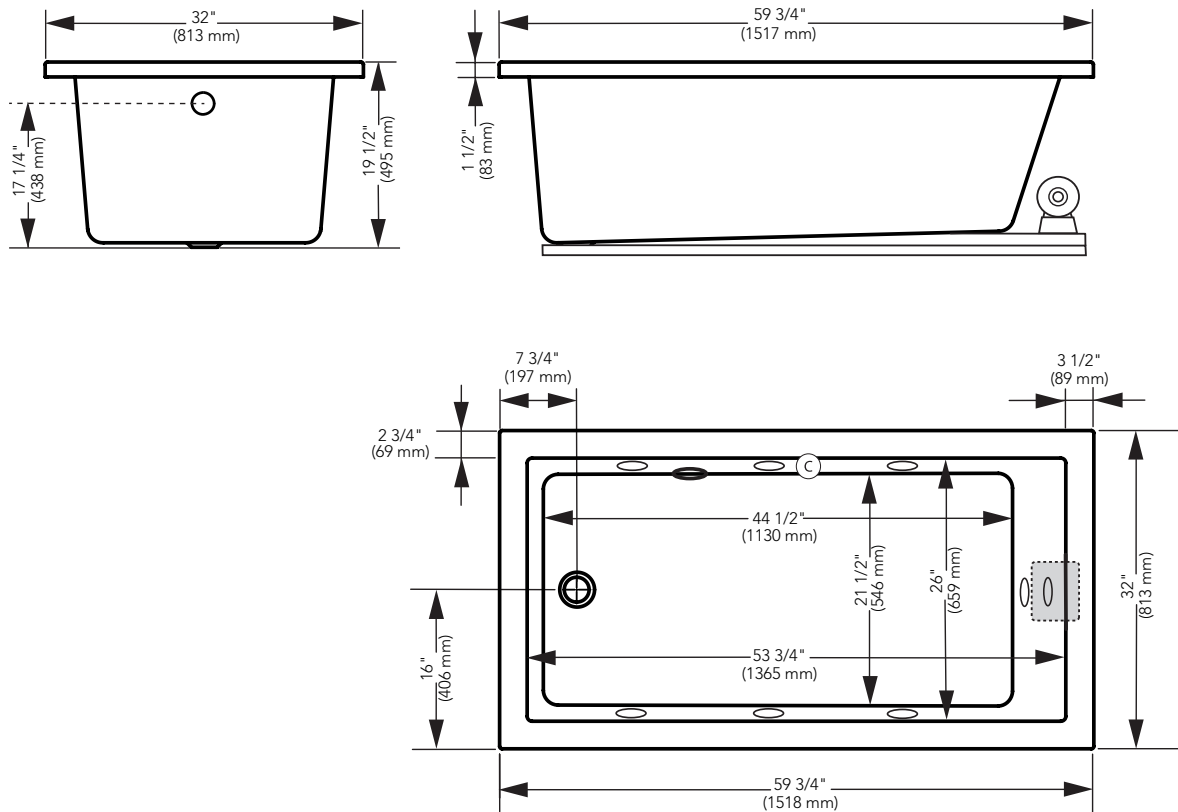

### AIR BATH, SOAKER AND WHIRLPOOL TUBS

Dimensions: 59-3/4"L x 32"W x 19-1/2"H

(C) Designates control location

Note: All dimensions and specifications are nominal and may vary +/- 1/4". Use actual products for accuracy in critical situations.