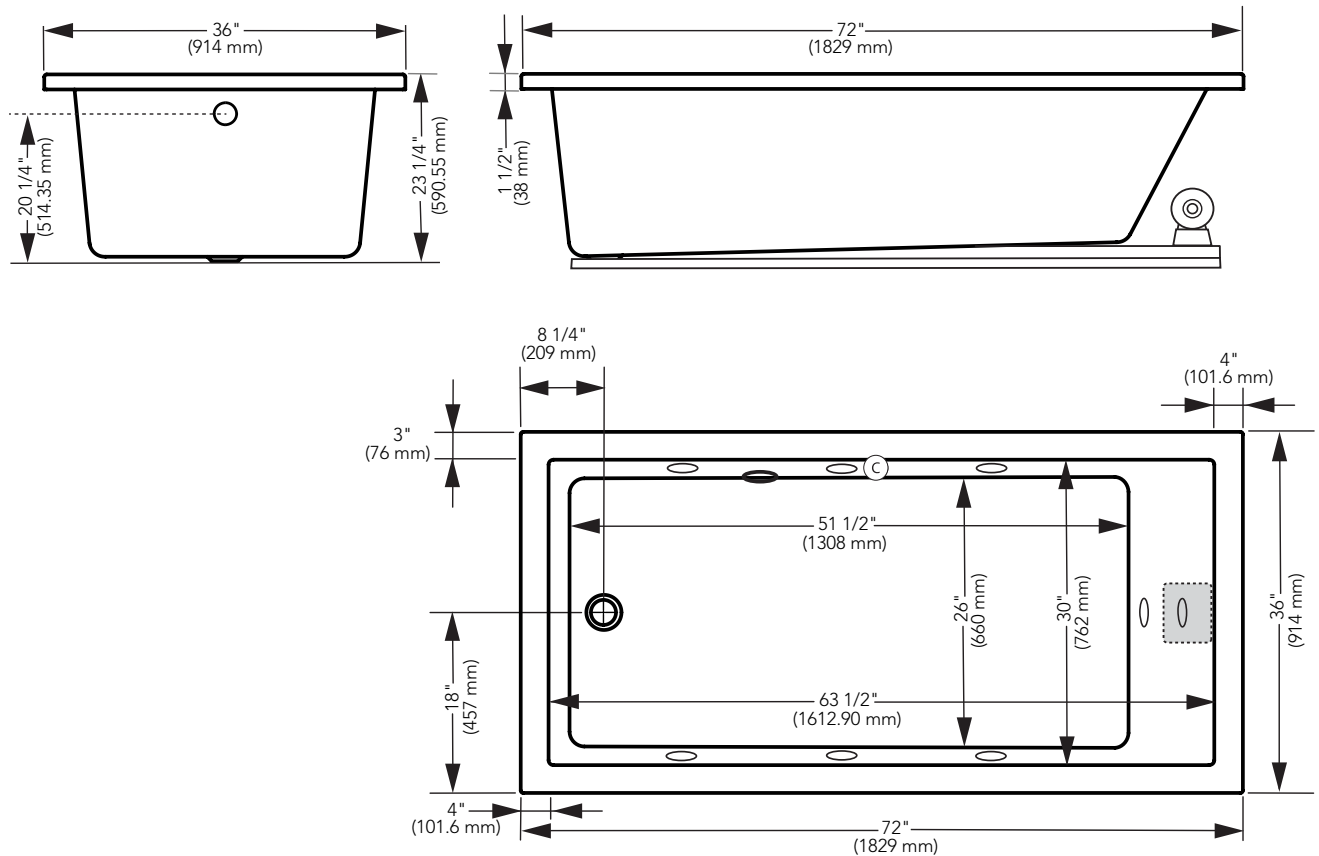

EDENTON COLLECTION

7236

AIR BATH, SOAKER, TOTAL MASSAGE AND WHIRLPOOL TUBS

Dimensions: 72"L x 36"W x 23-1/4"H

Product Codes:

MIREDA7236WH (white air massage), MIREDA7236BS* (biscuit air massage)
 MIREDS7236WH (white soaker tub), MIREDS7236BS* (biscuit soaker tub)
 MIREDT7236WH (white total massage), MIREDT7236BS* (biscuit total massage)
 MIREDW7236WH (white whirlpool), MIREDW7236BS* (biscuit whirlpool)

See dimensional drawing on back

©2014 Ferguson Enterprises, Inc. All Rights Reserved 21823 0814

*Denotes a special order product only

Mirabelle®

EDENTON COLLECTION

7236

AIR BATH, SOAKER, TOTAL MASSAGE AND WHIRLPOOL TUBS

Product Codes:

MIREDA7236WH (white air massage), MIREDA7236BS* (biscuit air massage)
MIREDS7236WH (white soaker tub), MIREDS7236BS* (biscuit soaker tub)
MIREDT7236WH (white total massage), MIREDT7236BS* (biscuit total massage)
MIREDW7236WH (white whirlpool), MIREDW7236BS* (biscuit whirlpool)

Ⓒ Designates control location

Note: All dimensions and specifications are nominal and may vary +/- 1/4". Use actual products for accuracy in critical situations.