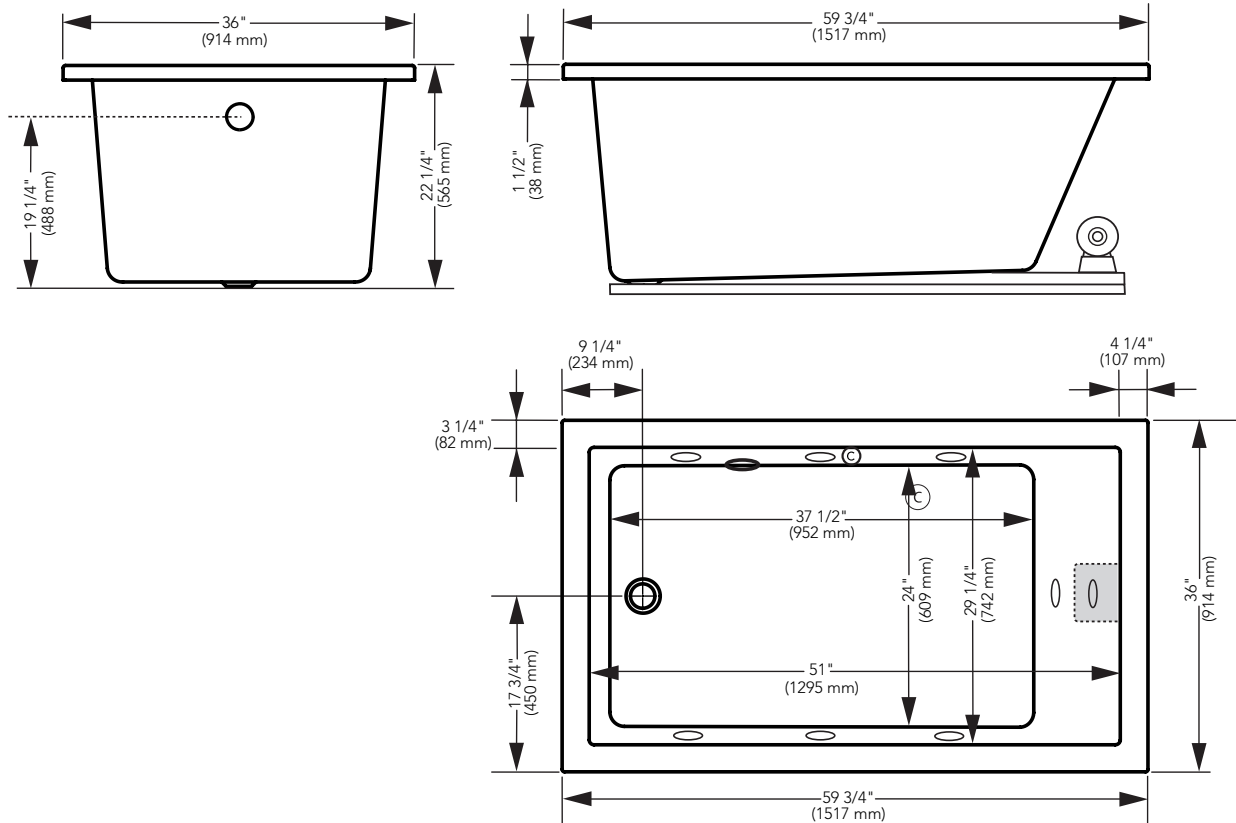

Mirabelle®

EDENTON COLLECTION

6036

AIR BATH, SOAKER, TOTAL MASSAGE AND WHIRLPOOL TUBS

Dimensions: 59-3/4"L x 36"W x 22-1/4"H

Product Codes:

MIREDA6036WH (white air massage), MIREDA6036BS* (biscuit air massage)
 MIREDS6036WH (white soaker tub), MIREDS6036BS* (biscuit soaker tub)
 MIREDT6036WH* (white total massage), MIREDT6036BS* (biscuit total massage)
 MIREDW6036WH (white whirlpool), MIREDW6036BS* (biscuit whirlpool)

See dimensional drawing on back

©2014 Ferguson Enterprises, Inc. All Rights Reserved 21823 0814

*Denotes a special order product only

Mirabelle®

EDENTON COLLECTION

6036

AIR BATH, SOAKER, TOTAL MASSAGE AND WHIRLPOOL TUBS

Product Codes:

MIREDA6036WH (white air massage), MIREDA6036BS* (biscuit air massage)

MIREDS6036WH (white soaker tub), MIREDS6036BS* (biscuit soaker tub)

MIREDT6036WH* (white total massage), MIREDT6036BS* (biscuit total massage)

MIREDW6036WH (white whirlpool), MIREDW6036BS* (biscuit whirlpool)

Ⓒ Designates control location

Note: All dimensions and specifications are nominal and may vary +/- 1/4". Use actual products for accuracy in critical situations.