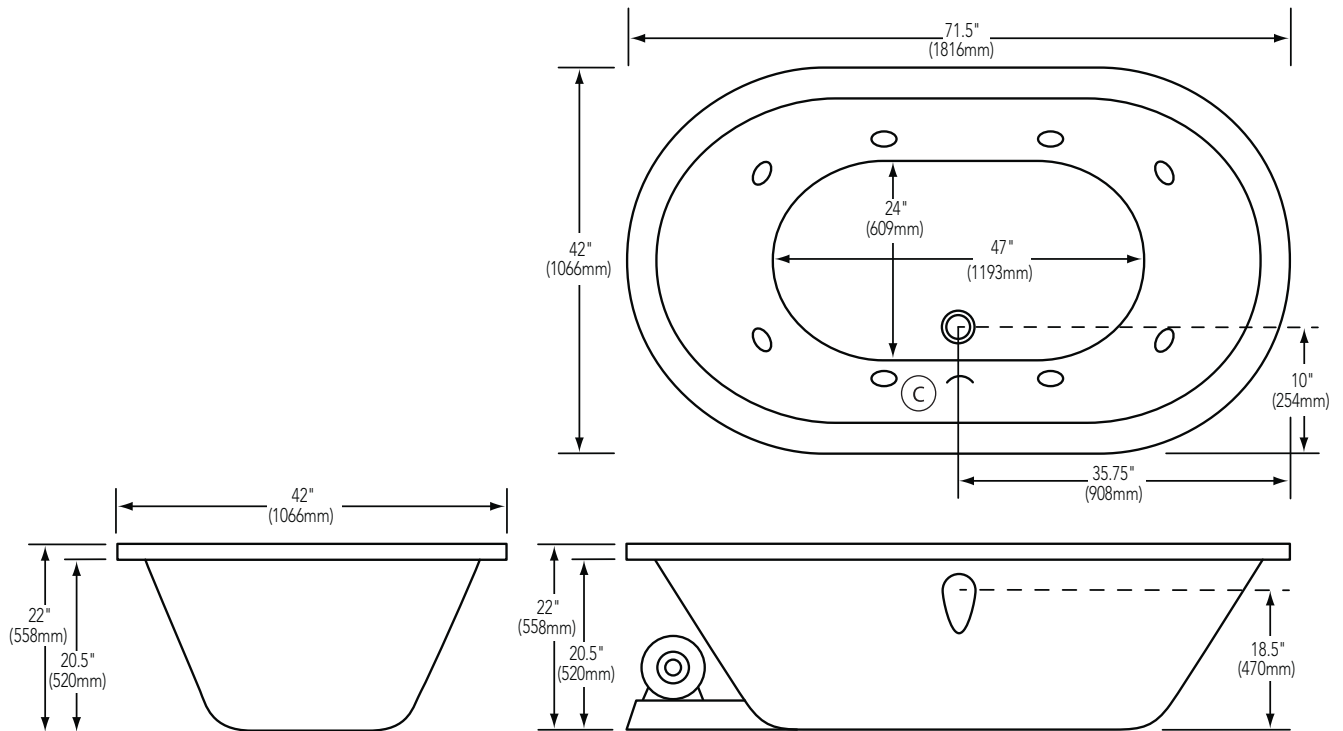

Mirabelle®

BOCA RATON COLLECTION

7242 OVAL

AIR BATH, SOAKER, TOTAL MASSAGE AND WHIRLPOOL TUBS

Dimensions: 72" L x 42" W x 22" H

Product Codes:

MIRBRA7242VWH (white air massage), MIRBRA7242VBS (biscuit air massage)
 MIRBRS7242VWH (white soaker tub), MIRBRS7242VBS (biscuit soaker tub)
 MIRBRT7242VWH (white total massage), MIRBRT7242VBS (biscuit total massage)
 MIRBRW7242VWH (white whirlpool), MIRBRW7242VBS (biscuit whirlpool)
 MIRBR7242TEMP (template)

- Intuitive electronic control pad
- 8 high-flow directional and volume-adjustable whirlpool jets
- 65 channel-fed airjets (air bath and total massage)
- Powerful whirlpool pump with variable flow device
- Heated blower for air bath system
- 80-gallon operating capacity
- 107-gallon capacity to overflow
- Safety suction
- Pre-leveled base
- Constructed of highest grade acrylic
- 100% factory performance tested with water
- Textured slip-resistant bottom
- Pre-wired for simple plug-in installation
- Requires a single 20-amp GFCI circuit
- Side drain position
- Drop-in applications
- Cutout template included
- 5 year limited warranty
- Meets or exceeds ANSI Z124.1-95, ASME A112, 19.7-M-1995, UL 1795
- UPC/IAPMO listed
- Optional in-line heater available – MIRPRESSHTR (for use with whirlpool and total massage) - Requires a separate 20-amp GFCI circuit
- Recommended accessories
 - MB138886 Cable drain ABS with trim - CP
 - MB138885 Cable drain ABS with trim - BN
 - MB138887 Cable drain ABS with trim - ORB
 - MB138883 Cable drain PVC with trim - CP
 - MB138882 Cable drain PVC with trim - BN
 - MB138884 Cable drain PVC with trim - ORB

Ⓒ Designates control location

Note: All dimensions and specifications are nominal and may vary +/- 1/4". Use actual products for accuracy in critical situations.

Please contact your Mirabelle customer service representative at (800) 221-3379 for any updated specifications.