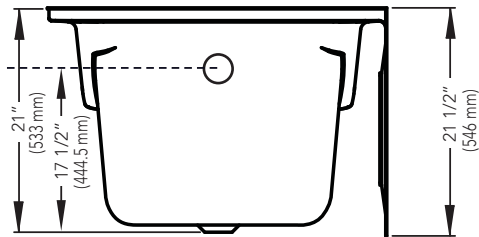

BRADENTON COLLECTION

6032 SKIRTED

AIR BATH, SOAKER, TOTAL MASSAGE AND WHIRLPOOL TUBS

Dimensions: 60" L x 32" W x 21-1/2" H

Product Codes:

MIRBDA6032LWH (LH white air massage), MIRBDA6032LBS (LH biscuit air massage)
 MIRBDA6032RWH (RH white air massage), MIRBDA6032RBS (RH biscuit air massage)
 MIRBDS6032LWH (LH white soaker tub), MIRBDS6032LBS (LH biscuit soaker tub)
 MIRBDS6032RWH (RH white soaker tub), MIRBDS6032RBS (RH biscuit soaker tub)
 MIRBDT6032LWH (LH white total massage), MIRBDT6032LBS (LH biscuit total massage)
 MIRBDT6032RWH (RH white total massage), MIRBDT6032RBS (RH biscuit total massage)
 MIRBDW6032LWH (LH white whirlpool), MIRBDW6032LBS (LH biscuit whirlpool)
 MIRBDW6032RWH (RH white whirlpool), MIRBDW6032RBS (RH biscuit whirlpool)

See dimensional drawing on back

© 2013 Ferguson Enterprises, Inc. All Rights Reserved 15213 Rev. 04/13

BRADENTON COLLECTION

6032 SKIRTED

AIR BATH, SOAKER, TOTAL MASSAGE AND WHIRLPOOL TUBS

Product Codes:

MIRBDA6032LWH (LH white air massage), MIRBDA6032LBS (LH biscuit air massage)
MIRBDA6032RWH (RH white air massage), MIRBDA6032RBS (RH biscuit air massage)
MIRBDS6032LWH (LH white soaker tub), MIRBDS6032LBS (LH biscuit soaker tub)
MIRBDS6032RWH (RH white soaker tub), MIRBDS6032RBS (RH biscuit soaker tub)
MIRBDT6032LWH (LH white total massage), MIRBDT6032LBS (LH biscuit total massage)
MIRBDT6032RWH (RH white total massage), MIRBDT6032RBS (RH biscuit total massage)
MIRBDW6032LWH (LH white whirlpool), MIRBDW6032LBS (LH biscuit whirlpool)
MIRBDW6032RWH (RH white whirlpool), MIRBDW6032RBS (RH biscuit whirlpool)

Ⓒ Designates control location

Note: All dimensions and specifications are nominal and may vary +/- 1/4". Use actual products for accuracy in critical situations.

Please contact your Mirabelle customer service representative at (800) 221-3379 for any updated specifications.