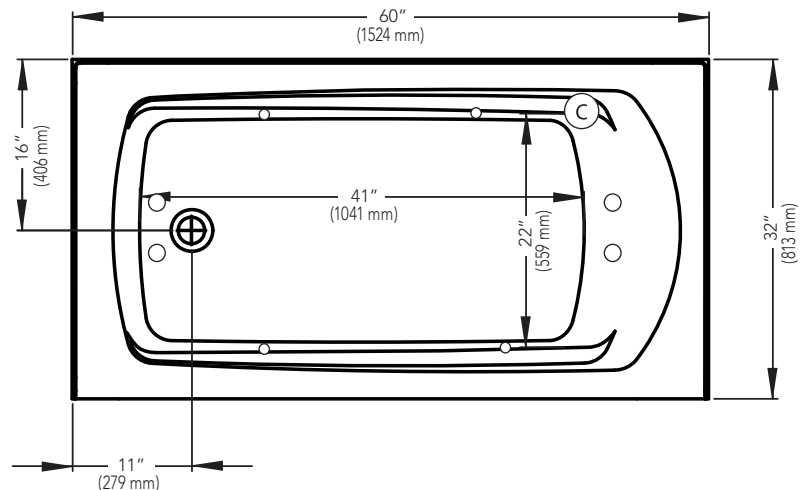

BRADENTON COLLECTION

6032 SKIRTED

AIR BATH, SOAKER, TOTAL MASSAGE AND WHIRLPOOL TUBS

Dimensions: 60" L x 32" W x 21-1/2" H

Product Codes:

MIRBDA6032LWH (LH white air massage), MIRBDA6032LBS (LH biscuit air massage)
 MIRBDA6032RWH (RH white air massage), MIRBDA6032RBS (RH biscuit air massage)
 MIRBDS6032LWH (LH white soaker tub), MIRBDS6032LBS (LH biscuit soaker tub)
 MIRBDS6032RWH (RH white soaker tub), MIRBDS6032RBS (RH biscuit soaker tub)
 MIRBDT6032LWH (LH white total massage), MIRBDT6032LBS (LH biscuit total massage)
 MIRBDT6032RWH (RH white total massage), MIRBDT6032RBS (RH biscuit total massage)
 MIRBDW6032LWH (LH white whirlpool), MIRBDW6032LBS (LH biscuit whirlpool)
 MIRBDW6032RWH (RH white whirlpool), MIRBDW6032RBS (RH biscuit whirlpool)

See dimensional drawing on back

© 2013 Ferguson Enterprises, Inc. All Rights Reserved 15213 Rev. 04/13

BRADENTON COLLECTION

6032 SKIRTED

AIR BATH, SOAKER, TOTAL MASSAGE AND WHIRLPOOL TUBS

Product Codes:

MIRBDA6032LWH (LH white air massage), MIRBDA6032LBS (LH biscuit air massage)
MIRBDA6032RWH (RH white air massage), MIRBDA6032RBS (RH biscuit air massage)
MIRBDS6032LWH (LH white soaker tub), MIRBDS6032LBS (LH biscuit soaker tub)
MIRBDS6032RWH (RH white soaker tub), MIRBDS6032RBS (RH biscuit soaker tub)
MIRBDT6032LWH (LH white total massage), MIRBDT6032LBS (LH biscuit total massage)
MIRBDT6032RWH (RH white total massage), MIRBDT6032RBS (RH biscuit total massage)
MIRBDW6032LWH (LH white whirlpool), MIRBDW6032LBS (LH biscuit whirlpool)
MIRBDW6032RWH (RH white whirlpool), MIRBDW6032RBS (RH biscuit whirlpool)

Ⓒ Designates control location

Note: All dimensions and specifications are nominal and may vary +/- 1/4". Use actual products for accuracy in critical situations.

Please contact your Mirabelle customer service representative at (800) 221-3379 for any updated specifications.