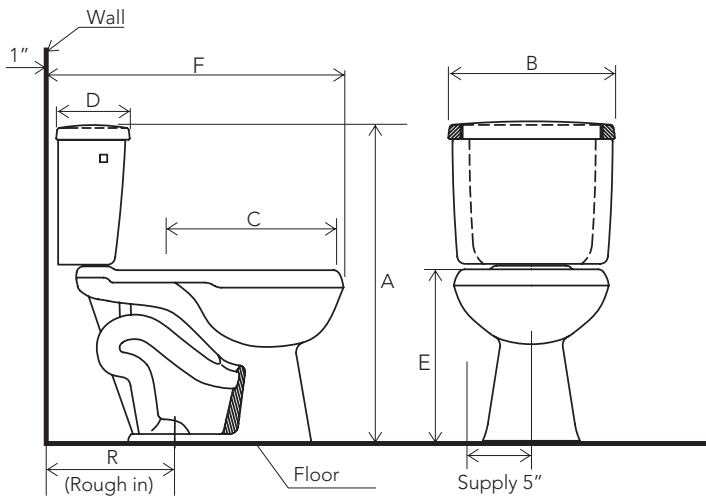

See dimensional drawing on back

© 2016 Ferguson Enterprises, Inc. All Rights Reserved 0516 184722

BRADENTON COLLECTION

TWO-PIECE HIGH EFFICIENCY TOILET

Product Codes:

MIRBD230WH - round-front bowl (white),
 MIRBD230BS - round-front bowl (biscuit),
 MIRBD240WH - elongated bowl (white),
 MIRBD240BS - elongated bowl (biscuit),
 MIRBD250WH - ADA bowl (white),
 MIRBD250BS - ADA bowl (biscuit),

MIRBD200WH - tank, 12" rough-in (white)
 MIRBD200BS - tank, 12" rough-in (biscuit)
 MIRBD210WH - tank, 10" rough-in (white)
 MIRBD214WH - tank, 14" rough-in (white)
 MIRBD200UWH - insulated tank, 12" rough-in (white)
 MIRBD200RWH - right hand tank, 12" rough-in (white)

Footprint Dimensions

Bowl	MIRBD230	MIRBD240	MIRBD250
AA	9-1/2"	10"	10"
BB	18-3/8"	19-1/2"	19-11/16"
CC	6"	6"	6"
DD	9-1/4"	9-1/4"	9-1/4"
EE	5-3/4"	5-3/4"	6"

	MIRBD200/ MIRBD230	MIRBD200/ MIRBD240	MIRBD200/ MIRBD250
A	30-1/8"	30-1/4"	30-7/8"
B	17"	17"	17"
C	16-1/2"	18-1/2"	18-1/2"
D	8-3/8"	8-3/8"	8-3/8"
E	16-1/4"	16-1/4"	17"
F	28"	29-1/2"	29-1/2"
R	12"	12"	12"