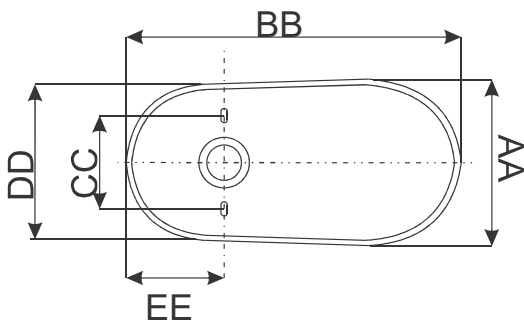

See dimensional drawing on back

© 2016 Ferguson Enterprises, Inc. All Rights Reserved 0516 184722

BRADENTON COLLECTION

TWO-PIECE HIGH EFFICIENCY TOILET

Product Codes:

MIRBD230WH - round-front bowl (white),
 MIRBD230BS - round-front bowl (biscuit),
 MIRBD240WH - elongated bowl (white),
 MIRBD240BS - elongated bowl (biscuit),
 MIRBD250WH - ADA bowl (white),
 MIRBD250BS - ADA bowl (biscuit),

MIRBD200WH - tank, 12" rough-in (white)
 MIRBD200BS - tank, 12" rough-in (biscuit)
 MIRBD210WH - tank, 10" rough-in (white)
 MIRBD214WH - tank, 14" rough-in (white)
 MIRBD200UWH - insulated tank, 12" rough-in (white)
 MIRBD200RWH - right hand tank, 12" rough-in (white)

Footprint Dimensions

Bowl	MIRBD230	MIRBD240	MIRBD250
AA	9-1/2"	10"	10"
BB	18-3/8"	19-1/2"	19-11/16"
CC	6"	6"	6"
DD	9-1/4"	9-1/4"	9-1/4"
EE	5-3/4"	5-3/4"	6"

	MIRBD200/ MIRBD230	MIRBD200/ MIRBD240	MIRBD200/ MIRBD250
A	30-1/8"	30-1/4"	30-7/8"
B	17"	17"	17"
C	16-1/2"	18-1/2"	18-1/2"
D	8-3/8"	8-3/8"	8-3/8"
E	16-1/4"	16-1/4"	17"
F	28"	29-1/2"	29-1/2"
R	12"	12"	12"