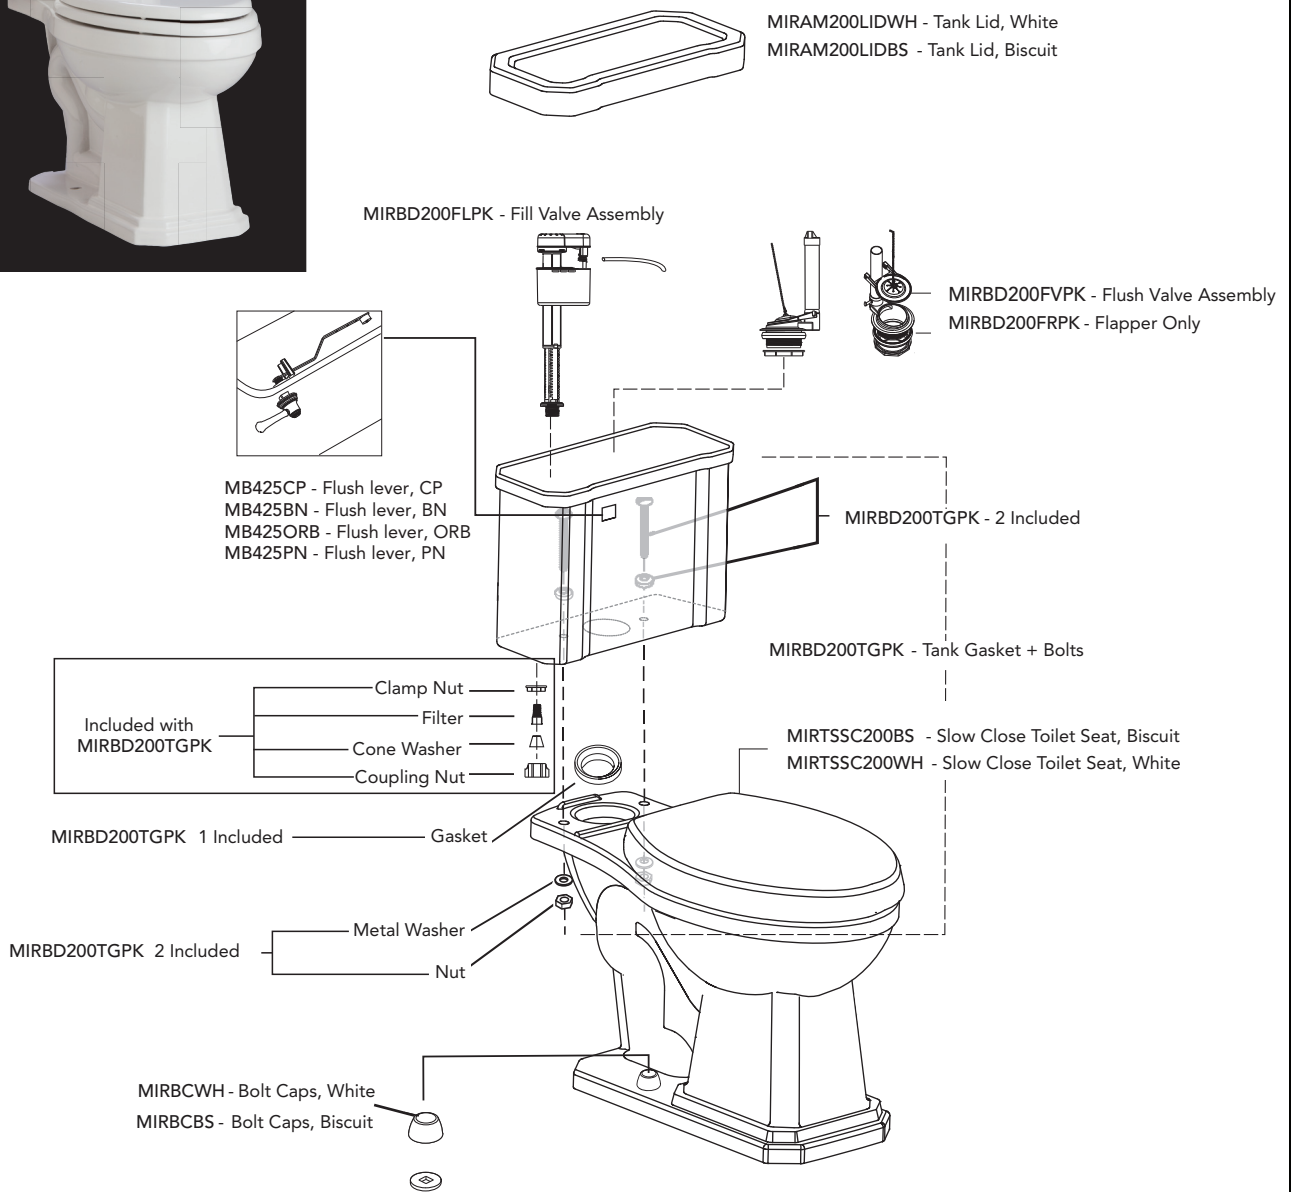

Mirabelle™

AMBERLEY SERIES TWO PIECE HIGH EFFICIENCY TOILET

Warranty and Codes

This product comes complete with installation, operating, care and maintenance instructions.
This Mirabelle product carries a 1 year warranty. This product meets ANSI: A112.18.1M.