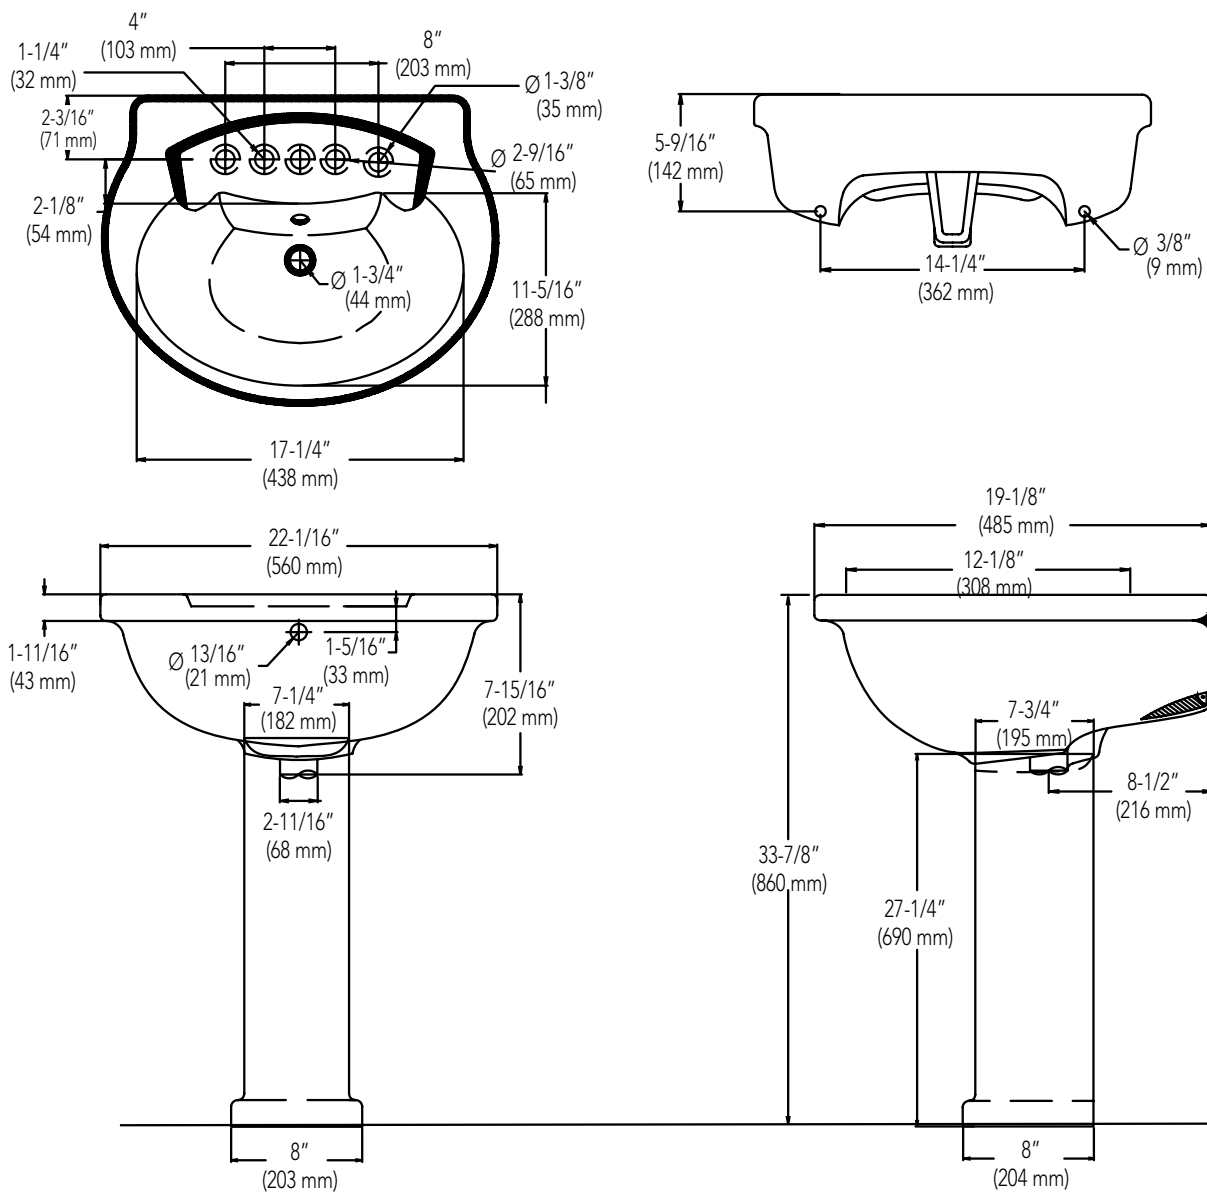

Mirabelle®

PROVINCETOWN COLLECTION

PEDESTAL LAVATORY

Dimensions: 22-1/16" x 19-1/8"

Product Codes:

MIRPR354WH – 4" centers lavatory (white), MIRPR350WH – pedestal (white)
MIRPR358WH – 8" centers lavatory (white), MIRPR350WH – pedestal (white)
MIRPR354BS – 4" centers lavatory (biscuit), MIRPR350BS – pedestal (biscuit)
MIRPR358BS – 8" centers lavatory (biscuit), MIRPR350BS – pedestal (biscuit)

- Vitreous china construction
- Integral self-draining faucet deck
- Rear overflow
- Drilled for 4" centers or 8" widespread faucet
- 33-7/8" height for maximum comfort
- Mounting hardware included
- Installation, operating, care and maintenance instructions included
- 1 year limited warranty
- Meets ASME Standard: A112.19.2M
- cUPC/IAPMO listed

See dimensional drawing on back

© 2012 Ferguson Enterprises, Inc. All Rights Reserved 12608 07/12

Mirabelle®

PROVINCETOWN COLLECTION

PEDESTAL LAVATORY

Product Codes:

MIRPR354WH – 4" centers lavatory (white), MIRPR350WH – pedestal (white)
 MIRPR358WH – 8" centers lavatory (white), MIRPR350WH – pedestal (white)
 MIRPR354BS – 4" centers lavatory (biscuit), MIRPR350BS – pedestal (biscuit)
 MIRPR358BS – 8" centers lavatory (biscuit), MIRPR350BS – pedestal (biscuit)

Note: All dimensions and specifications are nominal and may vary +/- 1/4". Use actual products for accuracy in critical situations.