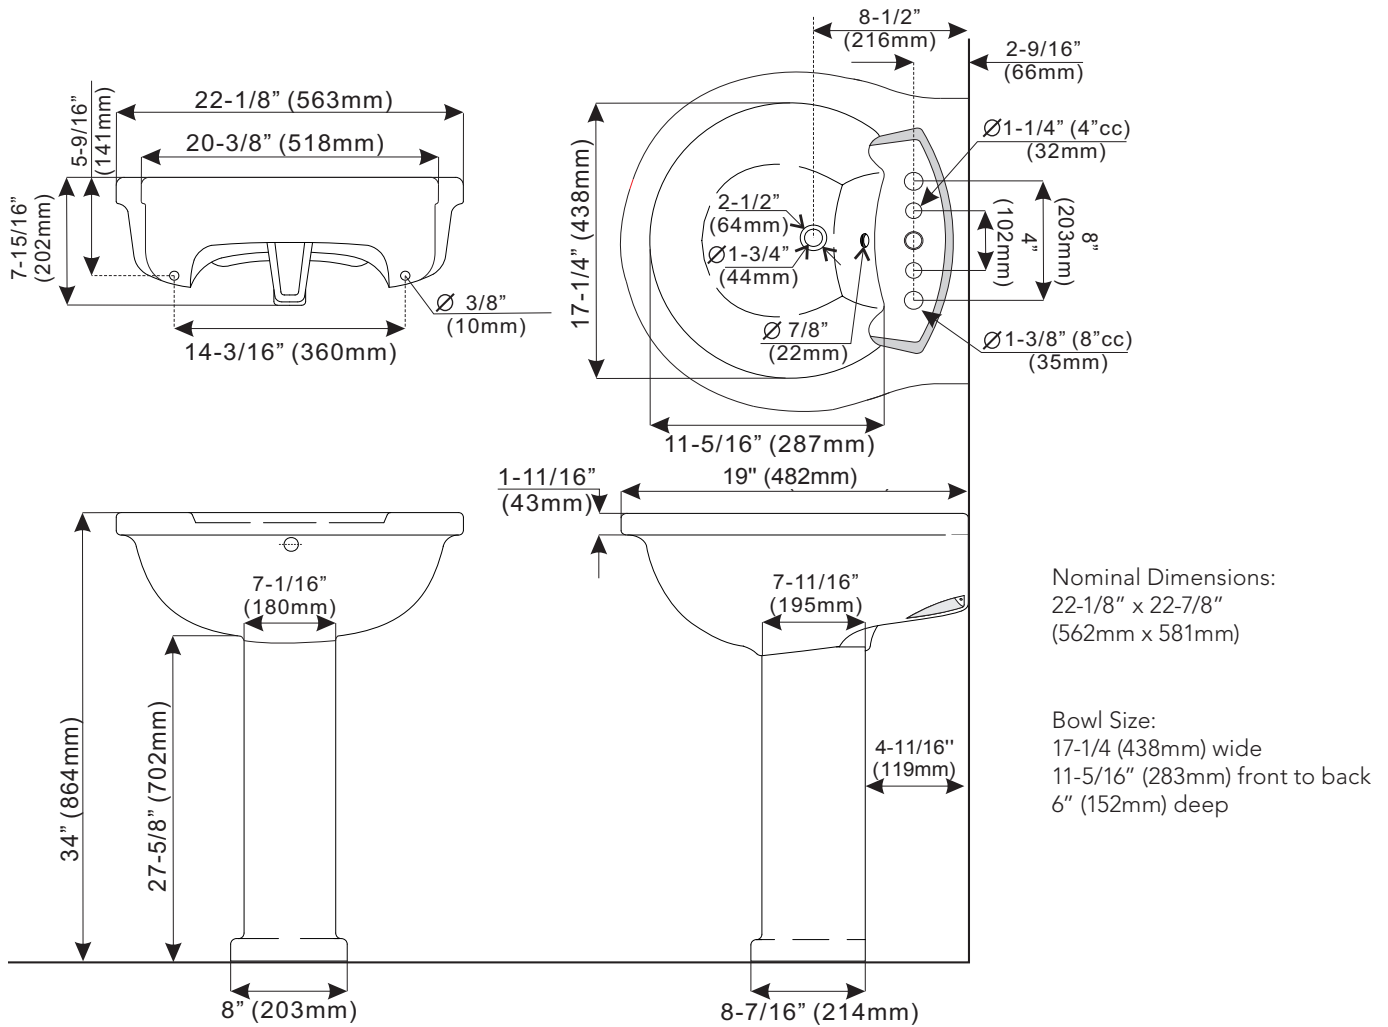

Mirabelle®

PROVINCETOWN COLLECTION

PEDESTAL LAVATORY

Dimensions: 19" x 22-7/8"

Product Codes:

MIRPR354WH – 4" centers lavatory (white), MIRPR350WH – pedestal (white)
MIRPR358WH – 8" centers lavatory (white), MIRPR350WH – pedestal (white)
MIRPR354BS – 4" centers lavatory (biscuit), MIRPR350BS – pedestal (biscuit)
MIRPR358BS – 8" centers lavatory (biscuit), MIRPR350BS – pedestal (biscuit)

- Vitreous china construction
- Integral self-draining faucet deck
- Rear overflow
- Drilled for 4" centers or 8" widespread faucet
- 34" height for maximum comfort
- Mounting hardware included
- Installation, operating, care and maintenance instructions included
- 1 year limited warranty
- Meets ASME Standard: A112.19.2M
- cUPC/IAPMO listed
- ADA compliant when installed according to ADA guidelines

See dimensional drawing on back

©2016 Ferguson Enterprises, Inc. All Rights Reserved 98367 0116

Mirabelle®

PROVINCETOWN COLLECTION

PEDESTAL LAVATORY

Product Codes:

MIRPR354WH – 4" centers lavatory (white), MIRPR350WH – pedestal (white)
 MIRPR358WH – 8" centers lavatory (white), MIRPR350WH – pedestal (white)
 MIRPR354BS – 4" centers lavatory (biscuit), MIRPR350BS – pedestal (biscuit)
 MIRPR358BS – 8" centers lavatory (biscuit), MIRPR350BS – pedestal (biscuit)

Note: All dimensions and specifications are nominal and may vary +/- 1/4". Use actual products for accuracy in critical situations.