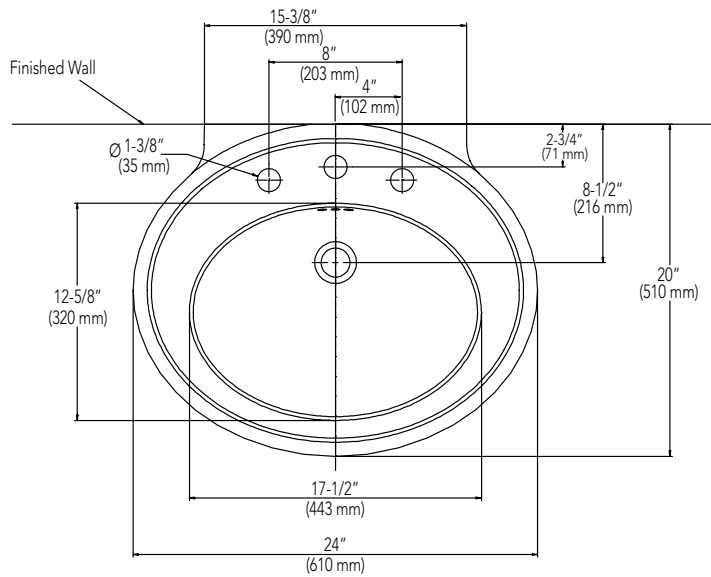

Mirabelle®

BOCA RATON COLLECTION

PEDESTAL LAVATORY

Dimensions: 24" x 20"

Product Codes:

MIRBR354AWH – 4" centers lavatory (white), MIRBR350AWH - pedestal (white)  
MIRBR358AWH – 8" centers lavatory (white), MIRBR350AWH - pedestal (white)  
MIRBR354ABS – 4" centers lavatory (biscuit), MIRBR350ABS - pedestal (biscuit)  
MIRBR358ABS – 8" centers lavatory (biscuit), MIRBR350ABS - pedestal (biscuit)

- Vitreous china construction
- Wide and spacious basin for comfortable use
- Rear overflow
- Drilled for 4" centers or 8" widespread faucet
- 34-1/2" height for maximum comfort
- Mounting hardware included
- Installation, operating, care and maintenance instructions included
- 1 year limited warranty
- Meets ASME Standard: A112.19.2M
- cUPC/IAPMO listed

Note: All dimensions and specifications are nominal and may vary +/- 1/4". Use actual products for accuracy in critical situations.