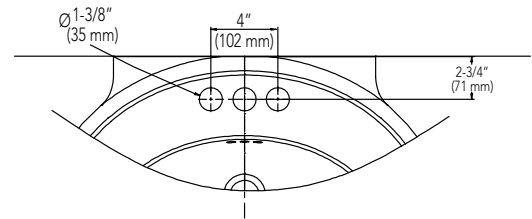

Mirabelle®

BOCA RATON COLLECTION

PEDESTAL LAVATORY

Dimensions: 24" x 20"

Product Codes:

MIRBR354AWH – 4" centers lavatory (white), MIRBR350AWH - pedestal (white)  
MIRBR358AWH – 8" centers lavatory (white), MIRBR350AWH - pedestal (white)  
MIRBR354ABS – 4" centers lavatory (biscuit), MIRBR350ABS - pedestal (biscuit)  
MIRBR358ABS – 8" centers lavatory (biscuit), MIRBR350ABS - pedestal (biscuit)

- Vitreous china construction
- Wide and spacious basin for comfortable use
- Rear overflow
- Drilled for 4" centers or 8" widespread faucet
- 34-1/2" height for maximum comfort
- Mounting hardware included
- Installation, operating, care and maintenance instructions included
- 1 year limited warranty
- Meets ASME Standard: A112.19.2M
- cUPC/IAPMO listed

See dimensional drawing on back

© 2012 Ferguson Enterprises, Inc. All Rights Reserved 12608 07/12

Note: All dimensions and specifications are nominal and may vary +/- 1/4". Use actual products for accuracy in critical situations.