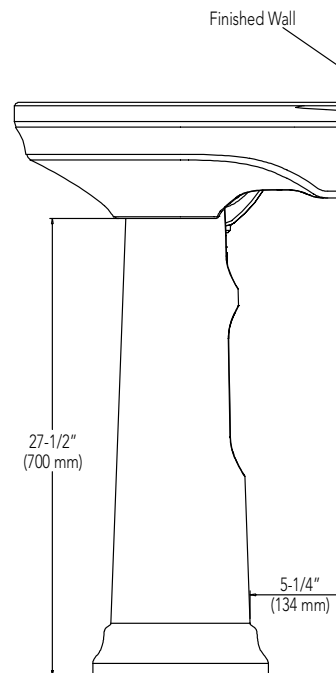

Mirabelle®

BOCA RATON COLLECTION

PEDESTAL LAVATORY

Product Codes:

MIRBR354AWH – 4" centers lavatory (white), MIRBR350AWH - pedestal (white)
MIRBR358AWH – 8" centers lavatory (white), MIRBR350AWH - pedestal (white)
MIRBR354ABS – 4" centers lavatory (biscuit), MIRBR350ABS - pedestal (biscuit)
MIRBR358ABS – 8" centers lavatory (biscuit), MIRBR350ABS - pedestal (biscuit)

Note: All dimensions and specifications are nominal and may vary +/- 1/4". Use actual products for accuracy in critical situations.