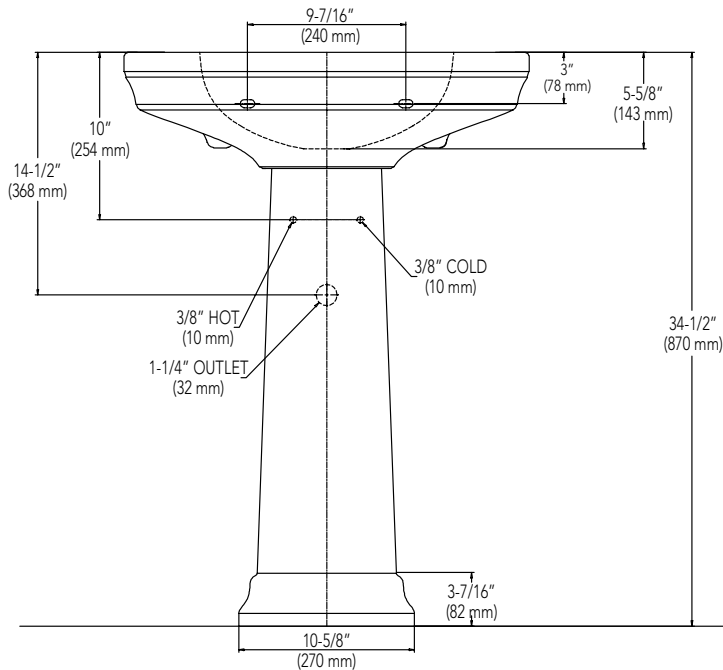

Mirabelle®

BOCA RATON COLLECTION

PEDESTAL LAVATORY

Dimensions: 24" x 20"

Product Codes:

MIRBR354AWH – 4" centers lavatory (white), MIRBR350AWH - pedestal (white)  
MIRBR358AWH – 8" centers lavatory (white), MIRBR350AWH - pedestal (white)  
MIRBR354ABS – 4" centers lavatory (biscuit), MIRBR350ABS - pedestal (biscuit)  
MIRBR358ABS – 8" centers lavatory (biscuit), MIRBR350ABS - pedestal (biscuit)

- Vitreous china construction
- Wide and spacious basin for comfortable use
- Rear overflow
- Drilled for 4" centers or 8" widespread faucet
- 34-1/2" height for maximum comfort
- Mounting hardware included
- Installation, operating, care and maintenance instructions included
- 1 year limited warranty
- Meets ASME Standard: A112.19.2M
- cUPC/IAPMO listed

Note: All dimensions and specifications are nominal and may vary +/- 1/4". Use actual products for accuracy in critical situations.