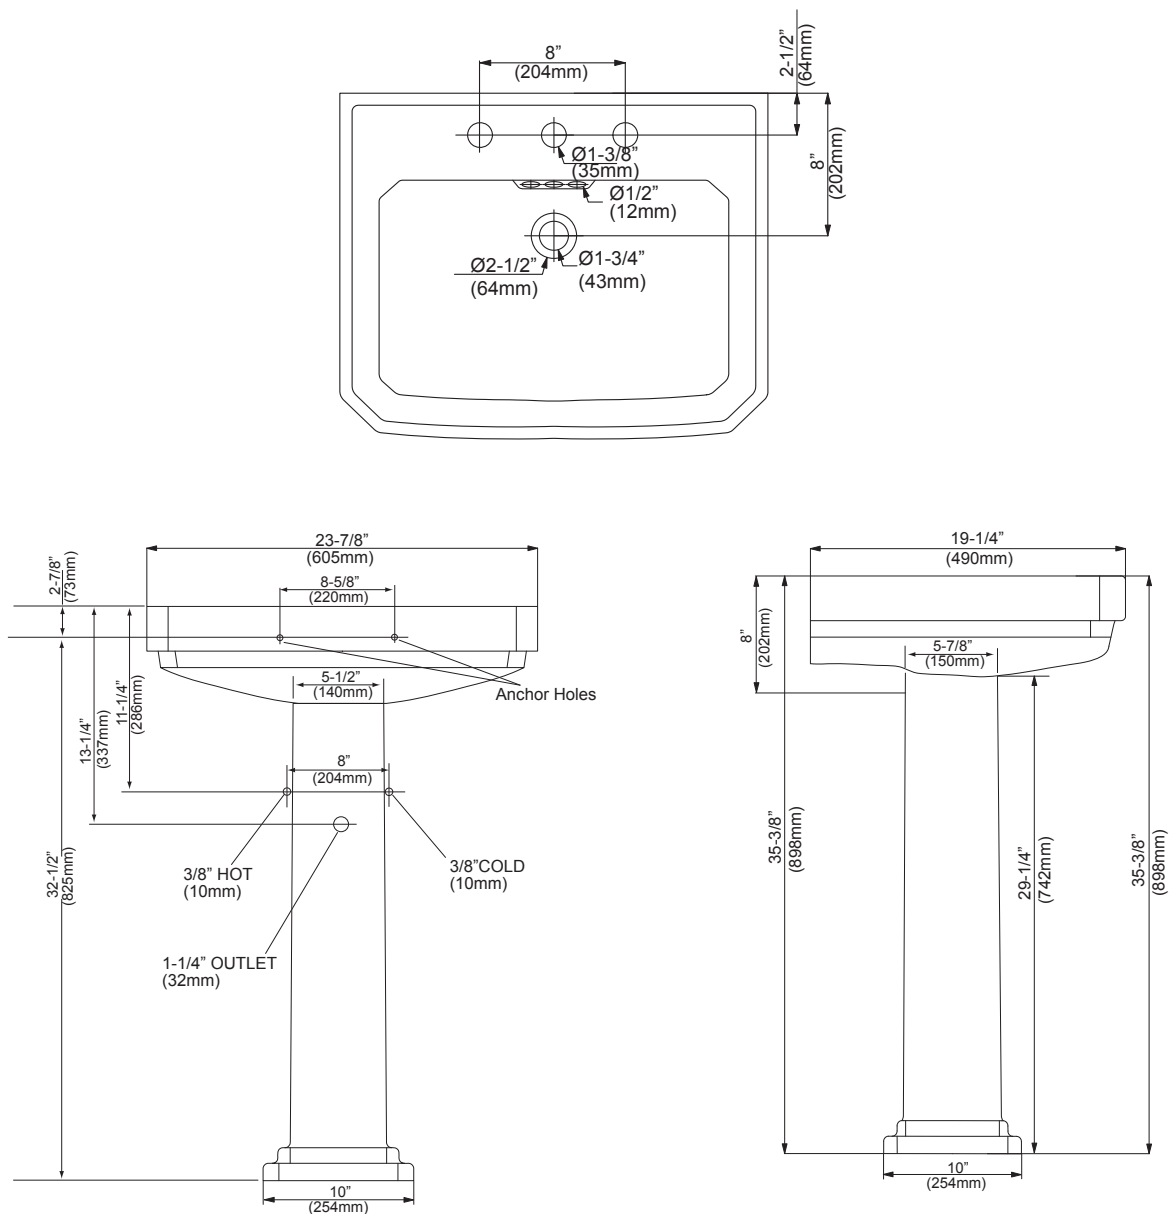

### PEDESTAL LAVATORY

Dimensions: 23-5/8" x 19-3/8"

**Product Codes:**

MIRAM358WH – 8" centers lavatory (white), MIRAM350WH – pedestal (white)  
MIRAM358BS – 8" centers lavatory (biscuit), MIRAM350BS – pedestal (biscuit)

- Vitreous china construction
- Wide and spacious basin for comfortable use
- Rear overflow
- Drilled for 8" widespread faucet
- 35-3/8" height for maximum comfort
- Mounting hardware included
- Installation, operating, care and maintenance instructions included
- 1 year limited warranty
- Meets ASME Standard: A112.19.2M
- cUPC /IAPMO listed

### PEDESTAL LAVATORY

Dimensions: 23-5/8" x 19-3/8"

Product Codes:

MIRAM358WH – 8" centers lavatory (white), MIRAM350WH – pedestal (white)  
MIRAM358BS – 8" centers lavatory (biscuit), MIRAM350BS – pedestal (biscuit)

All dimensions are based on original specifications and are subject to change and variation.