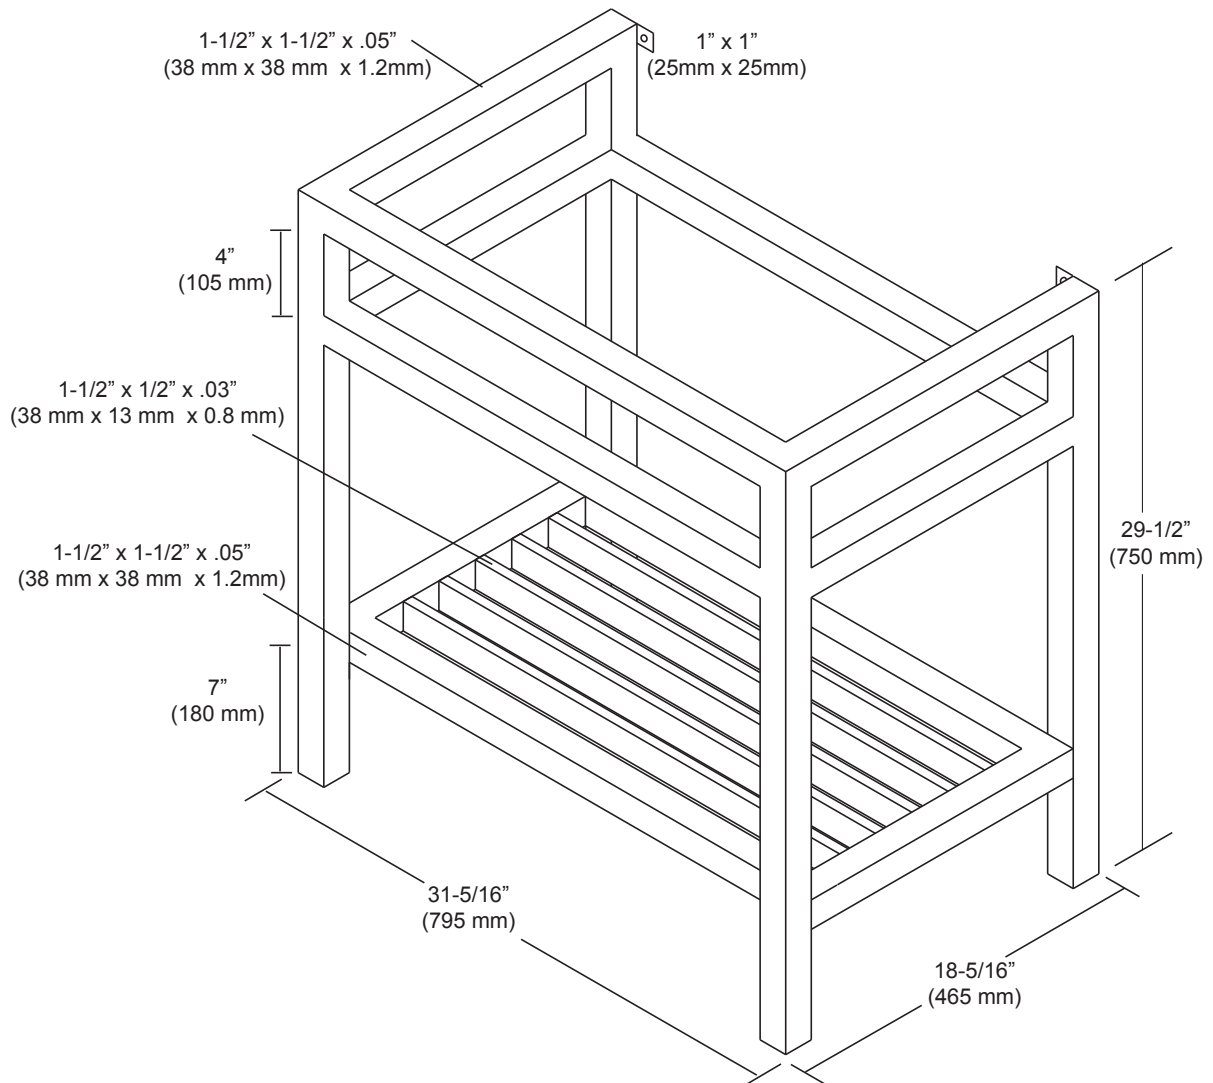

Mirabelle®

CONSOLE FOR LARGE SQUARE LAVATORY

Dimensions: 31-5/16" x 18-5/16"

Product Codes:

MIR3219RCP (polished chrome)

MIR3219RSS (stainless steel)

- 18 gauge, Type 304 Stainless Steel
- Features adjustable leg levelers for easy leveling on uneven floors
- To be used with the large square lavatory MIR3219
- Available in chrome and stainless steel

See dimensional drawing on back

©2011 Ferguson Enterprises, Inc. All Rights Reserved 6906 Rev. 03/11

Mirabelle®

CONSOLE FOR LARGE SQUARE LAVATORY

Product Codes:

MIR3219RCP (polished chrome)

MIR3219RSS (stainless steel)

Note: All dimensions and specifications are nominal and may vary +/- 1/4". Use actual products for accuracy in critical situations.