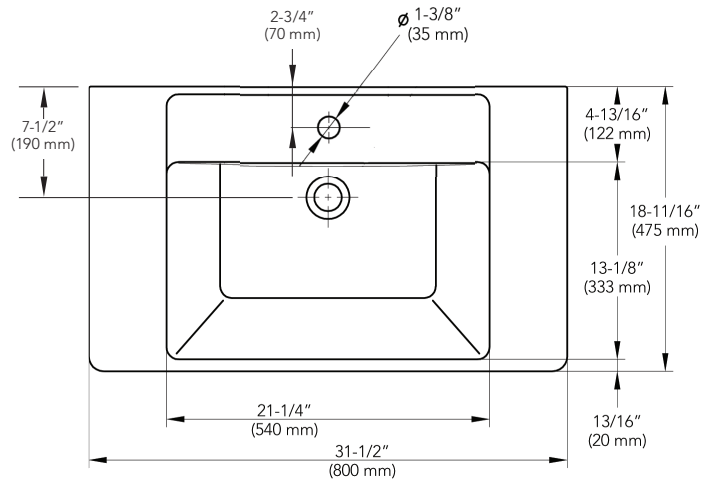

## LARGE SQUARE LAVATORY

Dimensions: 31-1/2" x 18-11/16"

**Product Codes:**

MIR32190WH – 0-hole lavatory (white)

MIR32191WH – Single-hole lavatory (white)

MIR32198WH – 8" centers lavatory (white)

- Vitreous china construction
- Wide and spacious basin for comfortable use
- Drilled for 0-hole, single-hole or 8" widespread faucet
- Installation: using console, countertop, or wall-mounted
- Requires grid drain less overflow (sold separately)
- Installation, operating, care and maintenance instructions included
- 1 year limited warranty
- Meets ASME Standard: A112.19.2M
- cUPC/IAPMO listed
- ADA compliant when installed according to ADA guidelines
- Optional metal console available - MIR3219RCP, MIR3219RSS
- Recommended Accessories
  - MB139540 Grid drain less overflow, CP
  - MB139542 Grid drain less overflow, BN
  - MB139544 Grid drain less overflow, ORB
  - MB139521 Contemporary P-trap, CP
  - MB139522 Contemporary P-trap, BN

See dimensional drawing on back

©2011 Ferguson Enterprises, Inc. All Rights Reserved 6906 Rev. 03/11

### Product Codes:

- MIR32190WH – 0-hole lavatory (white)
- MIR32191WH – Single-hole lavatory (white)
- MIR32198WH – 8" centers lavatory (white)

Note: All dimensions and specifications are nominal and may vary +/- 1/4". Use actual products for accuracy in critical situations.