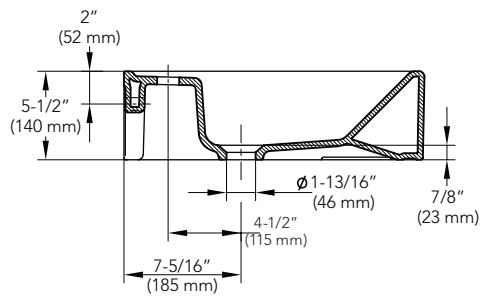

Mirabelle®

LARGE SQUARE LAVATORY

Product Codes:

- MIR32190WH – 0-hole lavatory (white)
- MIR32191WH – Single-hole lavatory (white)
- MIR32198WH – 8" centers lavatory (white)

Note: All dimensions and specifications are nominal and may vary +/- 1/4". Use actual products for accuracy in critical situations.