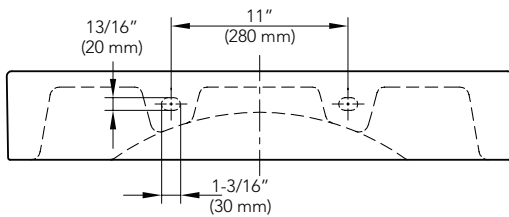

Mirabelle®

LARGE SQUARE LAVATORY

Product Codes:

- MIR32190WH – 0-hole lavatory (white)
- MIR32191WH – Single-hole lavatory (white)
- MIR32198WH – 8" centers lavatory (white)

Note: All dimensions and specifications are nominal and may vary +/- 1/4". Use actual products for accuracy in critical situations.