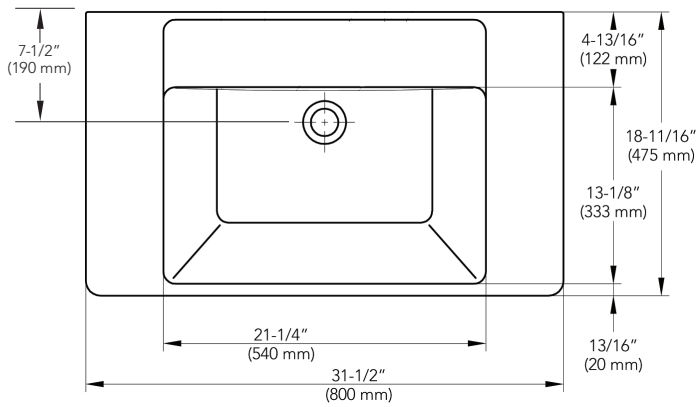

Mirabelle®

LARGE SQUARE LAVATORY

Product Codes:

- MIR32190WH – 0-hole lavatory (white)
- MIR32191WH – Single-hole lavatory (white)
- MIR32198WH – 8" centers lavatory (white)

Note: All dimensions and specifications are nominal and may vary +/- 1/4". Use actual products for accuracy in critical situations.