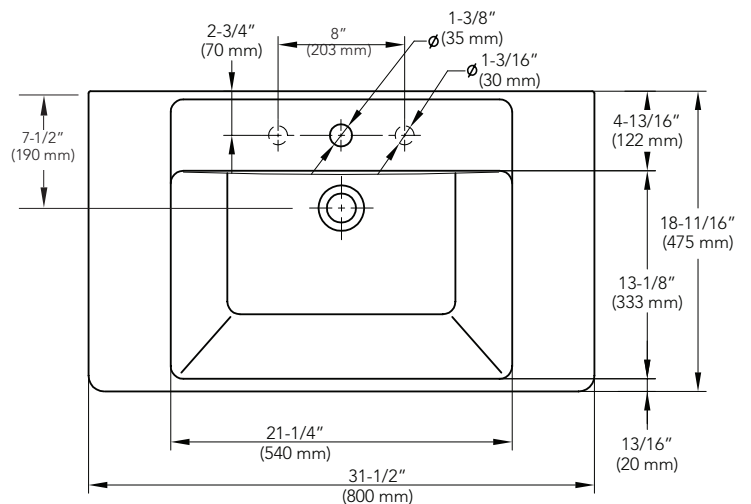

## LARGE SQUARE LAVATORY

Dimensions: 31-1/2" x 18-11/16"

**Product Codes:**

MIR32190WH – 0-hole lavatory (white)

MIR32191WH – Single-hole lavatory (white)

MIR32198WH – 8" centers lavatory (white)

- Vitreous china construction
- Wide and spacious basin for comfortable use
- Drilled for 0-hole, single-hole or 8" widespread faucet
- Installation: using console, countertop, or wall-mounted
- Requires grid drain less overflow (sold separately)
- Installation, operating, care and maintenance instructions included
- 1 year limited warranty
- Meets ASME Standard: A112.19.2M
- cUPC/IAPMO listed
- ADA compliant when installed according to ADA guidelines
- Optional metal console available - MIR3219RCP, MIR3219RSS
- Recommended Accessories
  - MB139540 Grid drain less overflow, CP
  - MB139542 Grid drain less overflow, BN
  - MB139544 Grid drain less overflow, ORB
  - MB139521 Contemporary P-trap, CP
  - MB139522 Contemporary P-trap, BN

See dimensional drawing on back

©2011 Ferguson Enterprises, Inc. All Rights Reserved 6906 Rev. 03/11

### Product Codes:

- MIR32190WH – 0-hole lavatory (white)
- MIR32191WH – Single-hole lavatory (white)
- MIR32198WH – 8" centers lavatory (white)

Note: All dimensions and specifications are nominal and may vary +/- 1/4". Use actual products for accuracy in critical situations.