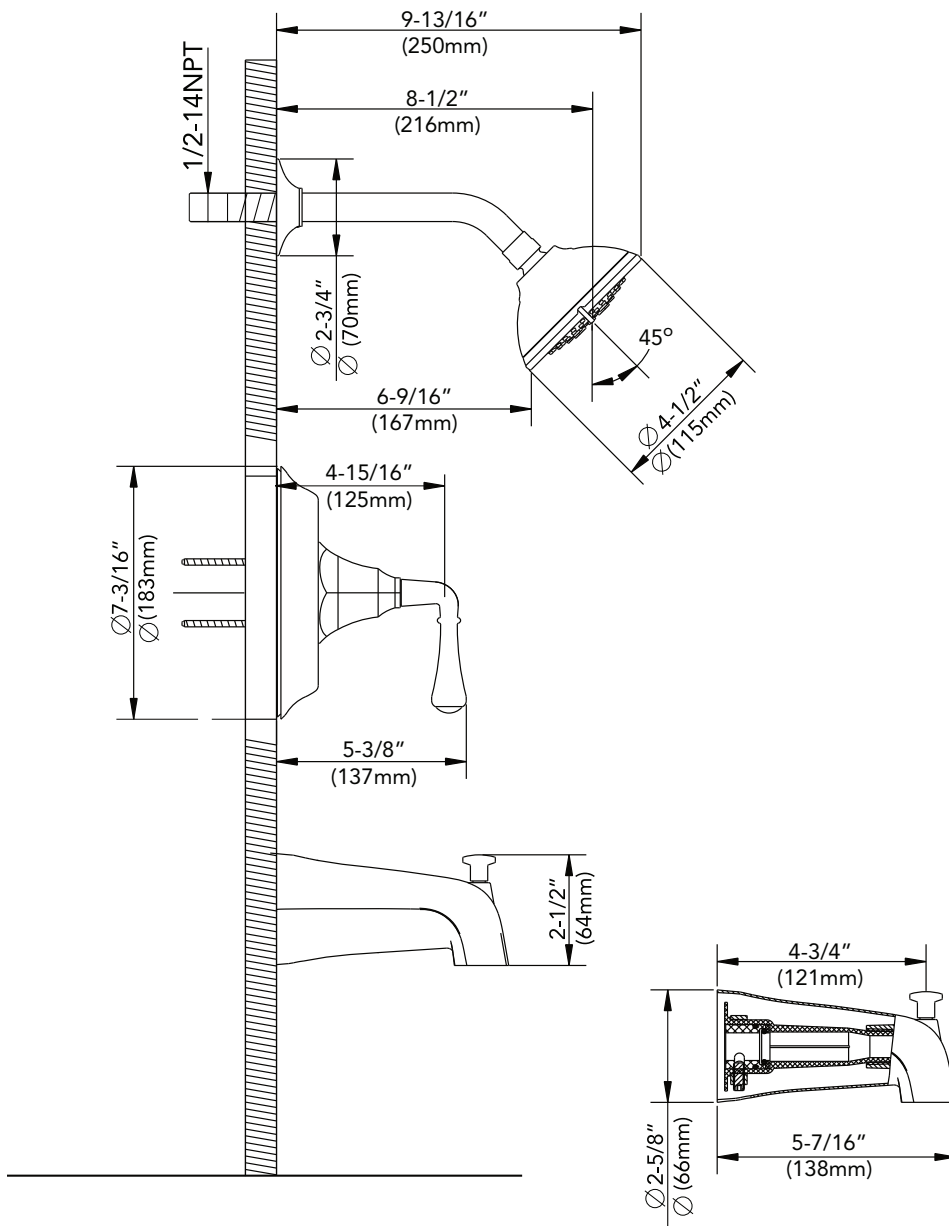

Mirabelle®

KEY WEST COLLECTION

SINGLE-HANDLE TUB AND SHOWER TRIM KIT

Product Codes:

MIRKW8030BN (brushed nickel)

MIRKW8030CP (polished chrome)

MIRKW8030ORB (oil rubbed bronze)

- Solid brass construction
- Self cleaning nozzles on showerhead
- Showerhead 2.5 GPM
- Slip-fit spout with diverter
- Pressure balanced
- Use with ACCUFIT MIR3001 valve
- Installation, operating, care and maintenance instructions included
- Lifetime limited warranty
- Meets ANSI: A112.18.1M
- NSF/ANSI Std. 61 compliant
- cUPC/IAPMO listed
- Extension kit available- ACF3001EXT (finish specific)

See dimensional drawing on back

©2012 Ferguson Enterprises, Inc. All Rights Reserved 9675 12/11

Mirabelle®

KEY WEST COLLECTION

SINGLE-HANDLE TUB AND SHOWER TRIM KIT

Product Codes:

MIRKW8030BN (brushed nickel)

MIRKW8030CP (polished chrome)

MIRKW8030ORB (oil rubbed bronze)

All dimensions are based on original specifications and are subject to change and variation.