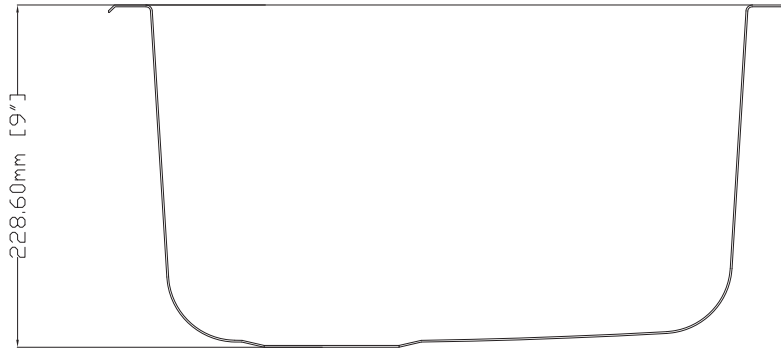

Mirabelle®

KITCHEN SINKS

ONE-BOWL UNDERMOUNT SINK

Dimensions:

15-3/4" x 18" overall size
13-1/2" x 15-3/4" bowl size
9" bowl depth
3-1/2" drain diameter

Product Code:

MIRUC1517 (brushed finish)

- Type 304 stainless steel
- 16 gauge
- Sound absorption pads and coating to minimize vibration and sound and increase durability
- Mounting hardware and template included
- Minimum Cabinet Size: 21"
- Limited lifetime warranty
- Meets ASME/ANSI A 112.19.3M
- cUPC/IAPMO listed
- Recommended accessories
 - MB132974 Disposal flange with stopper, SS
 - MB132975 Disposal flange with stopper, BN
 - MB132978 Disposal flange with stopper, CP
 - MB132981 Basket strainer, SS
 - MB132982 Basket strainer, BN
 - MB132984 Basket strainer, CP
 - MIRG1315 Bottom grid, CP

Mirabelle®

KITCHEN SINKS

ONE-BOWL UNDERMOUNT SINK

Product Code:
MIRUC1517 (brushed finish)

Note: All dimensions and specifications are nominal and may vary +/- 1/4". Use actual products for accuracy in critical situations.