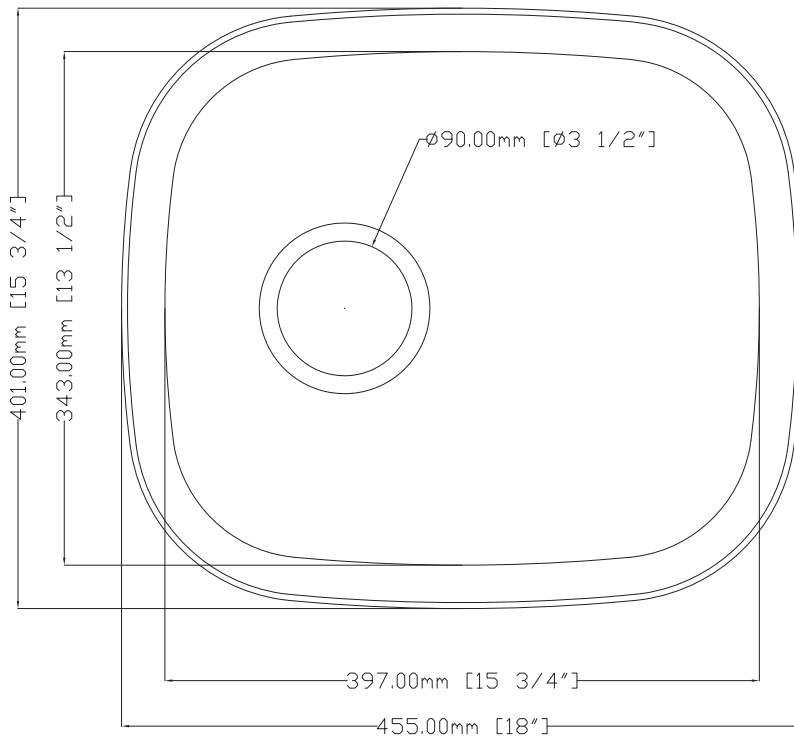

Mirabelle®

KITCHEN SINKS

ONE-BOWL UNDERMOUNT SINK

Dimensions:

15-3/4" x 18" overall size
13-1/2" x 15-3/4" bowl size
9" bowl depth
3-1/2" drain diameter

Product Code:

MIRUC1517 (brushed finish)

- Type 304 stainless steel
- 16 gauge
- Sound absorption pads and coating to minimize vibration and sound and increase durability
- Mounting hardware and template included
- Minimum Cabinet Size: 21"
- Limited lifetime warranty
- Meets ASME/ANSI A 112.19.3M
- cUPC/IAPMO listed
- Recommended accessories
 - MB132974 Disposal flange with stopper, SS
 - MB132975 Disposal flange with stopper, BN
 - MB132978 Disposal flange with stopper, CP
 - MB132981 Basket strainer, SS
 - MB132982 Basket strainer, BN
 - MB132984 Basket strainer, CP
 - MIRG1315 Bottom grid, CP

Mirabelle®

KITCHEN SINKS

ONE-BOWL UNDERMOUNT SINK

Product Code:
MIRUC1517 (brushed finish)

Note: All dimensions and specifications are nominal and may vary +/- 1/4". Use actual products for accuracy in critical situations.