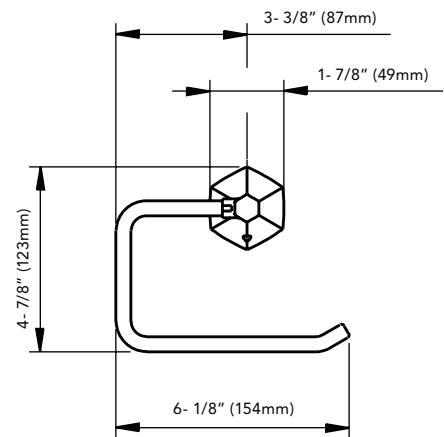

TISSUE HOLDER

Product Codes:

- MIRBHTHCP (polished chrome)
- MIRBHTHPN (polished nickel)
- MIRBHTHSN (satin nickel)
- MIRBHTHWEAT (weathered)*

ROBE HOOK

Product Codes:

- MIRBHRHCP (polished chrome)
- MIRBHRHPN (polished nickel)
- MIRBHRHSN (satin nickel)
- MIRBHRHWEAT (weathered)*

All dimensions are based on original specifications and are subject to change and variation.