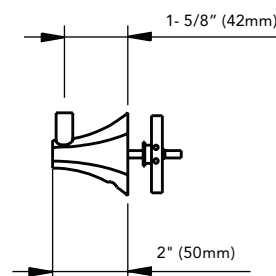

TISSUE HOLDER

Product Codes:

- MIRBHTHCP (polished chrome)
- MIRBHTHPN (polished nickel)
- MIRBHTHSN (satin nickel)
- MIRBHTHWEAT (weathered)*

ROBE HOOK

Product Codes:

- MIRBHRHCP (polished chrome)
- MIRBHRHPN (polished nickel)
- MIRBHRHSN (satin nickel)
- MIRBHRHWEAT (weathered)*

All dimensions are based on original specifications and are subject to change and variation.