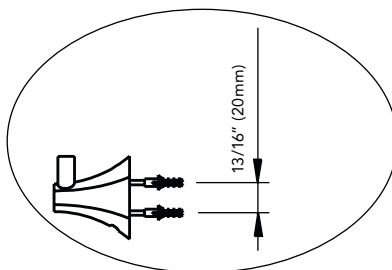

TISSUE HOLDER

Product Codes:

- MIRBHTHCP (polished chrome)
- MIRBHTHPN (polished nickel)
- MIRBHTHSN (satin nickel)
- MIRBHTHWEAT (weathered)*

ROBE HOOK

Product Codes:

- MIRBHRHCP (polished chrome)
- MIRBHRHPN (polished nickel)
- MIRBHRHSN (satin nickel)
- MIRBHRHWEAT (weathered)*

All dimensions are based on original specifications and are subject to change and variation.