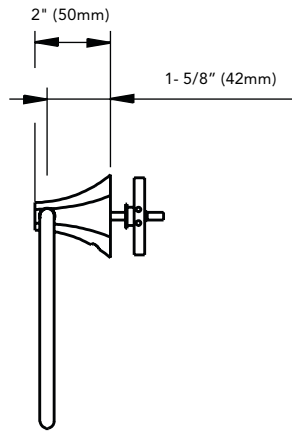

ROBE HOOK

Product Codes:

MIRBHRHCP (polished chrome)

MIRBHRHPN (polished nickel)

MIRBHRHSN (satin nickel)

MIRBHRHWEAT (weathered)*

* Product displaying this symbol has limited availability. Please check inventory status before placing order.

See dimensional drawing on back

©2010 Ferguson Enterprises, Inc. All Rights Reserved MIRBH017 1439 rev. 07/10

Mirabelle™

BRIDGEHURST COLLECTION

ACCESSORIES

TOWEL RING

Product Codes:

- MIRBHTRCP (polished chrome)
- MIRBHTRPN (polished nickel)
- MIRBHTRSN (satin nickel)
- MIRBHTRWEAT (weathered)*

TISSUE HOLDER

Product Codes:

- MIRBHTHCP (polished chrome)
- MIRBHTHPN (polished nickel)
- MIRBHTHSN (satin nickel)
- MIRBHTHWEAT (weathered)*

ROBE HOOK

Product Codes:

- MIRBHRHCP (polished chrome)
- MIRBHRHPN (polished nickel)
- MIRBHRHSN (satin nickel)
- MIRBHRHWEAT (weathered)*

All dimensions are based on original specifications and are subject to change and variation.