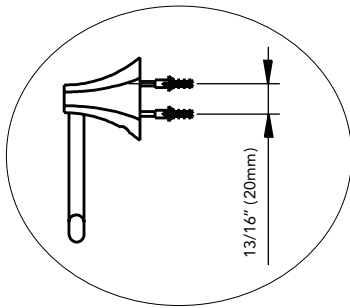

ROBE HOOK

Product Codes:

MIRBHRHCP (polished chrome)

MIRBHRHPN (polished nickel)

MIRBHRHSN (satin nickel)

MIRBHRHWEAT (weathered)*

* Product displaying this symbol has limited availability. Please check inventory status before placing order.

See dimensional drawing on back

©2010 Ferguson Enterprises, Inc. All Rights Reserved MIRBH017 1439 rev. 07/10

Mirabelle™

BRIDGEHURST COLLECTION

ACCESSORIES

TOWEL RING

Product Codes:

- MIRBHTRCP (polished chrome)
- MIRBHTRPN (polished nickel)
- MIRBHTRSN (satin nickel)
- MIRBHTRWEAT (weathered)*

TISSUE HOLDER

Product Codes:

- MIRBHTHCP (polished chrome)
- MIRBHTHPN (polished nickel)
- MIRBHTHSN (satin nickel)
- MIRBHTHWEAT (weathered)*

ROBE HOOK

Product Codes:

- MIRBHRHCP (polished chrome)
- MIRBHRHPN (polished nickel)
- MIRBHRHSN (satin nickel)
- MIRBHRHWEAT (weathered)*

All dimensions are based on original specifications and are subject to change and variation.