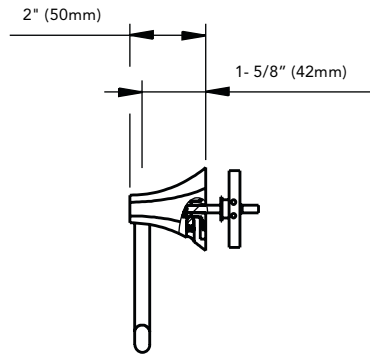

TISSUE HOLDER

Product Codes:

- MIRBHTHCP (polished chrome)
- MIRBHTHPN (polished nickel)
- MIRBHTHSN (satin nickel)
- MIRBHTHWEAT (weathered)*

ROBE HOOK

Product Codes:

- MIRBHRHCP (polished chrome)
- MIRBHRHPN (polished nickel)
- MIRBHRHSN (satin nickel)
- MIRBHRHWEAT (weathered)*

All dimensions are based on original specifications and are subject to change and variation.