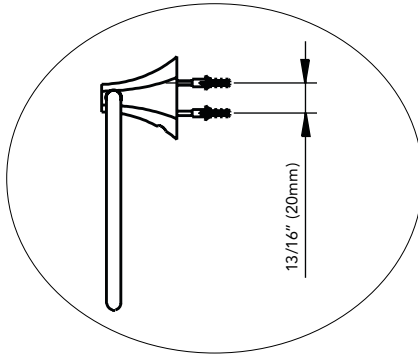

ROBE HOOK

Product Codes:

MIRBHRHCP (polished chrome)

MIRBHRHPN (polished nickel)

MIRBHRHSN (satin nickel)

MIRBHRHWEAT (weathered)*

* Product displaying this symbol has limited availability. Please check inventory status before placing order.

See dimensional drawing on back

©2010 Ferguson Enterprises, Inc. All Rights Reserved MIRBH017 1439 rev. 07/10

Mirabelle™

BRIDGEHURST COLLECTION

ACCESSORIES

TOWEL RING

Product Codes:

- MIRBHTRCP (polished chrome)
- MIRBHTRPN (polished nickel)
- MIRBHTRSN (satin nickel)
- MIRBHTRWEAT (weathered)*

TISSUE HOLDER

Product Codes:

- MIRBHTHCP (polished chrome)
- MIRBHTHPN (polished nickel)
- MIRBHTHSN (satin nickel)
- MIRBHTHWEAT (weathered)*

ROBE HOOK

Product Codes:

- MIRBHRHCP (polished chrome)
- MIRBHRHPN (polished nickel)
- MIRBHRHSN (satin nickel)
- MIRBHRHWEAT (weathered)*

All dimensions are based on original specifications and are subject to change and variation.