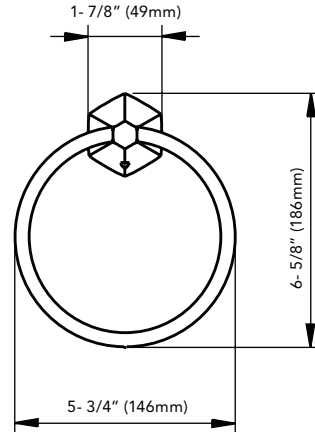

TISSUE HOLDER

Product Codes:

- MIRBHTHCP (polished chrome)
- MIRBHTHPN (polished nickel)
- MIRBHTHSN (satin nickel)
- MIRBHTHWEAT (weathered)*

ROBE HOOK

Product Codes:

- MIRBHRHCP (polished chrome)
- MIRBHRHPN (polished nickel)
- MIRBHRHSN (satin nickel)
- MIRBHRHWEAT (weathered)*

All dimensions are based on original specifications and are subject to change and variation.