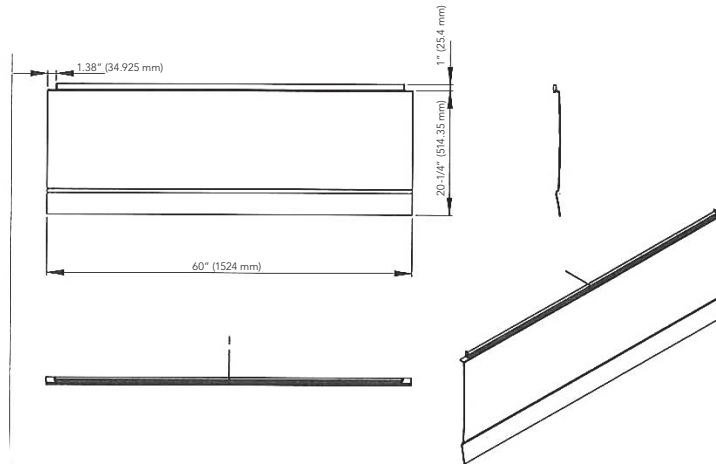

Mirabelle

MIRSK60 & MIRSK72

TUB SKIRT

Dimensions: 60"L x 20-1/4" H

Product Codes:

MIRSK60WH (white), MIRSK60BS (biscuit)

- Use with accessible skirted applications of 5' models
- Removable skirt allows for easy installation

Dimensions: 72"L x 20-1/4" H

Product Codes:

MIRSK72WH (white), MIRSK72BS (biscuit)

- Use with accessible skirted applications of 6' models
- Removable skirt allows for easy installation