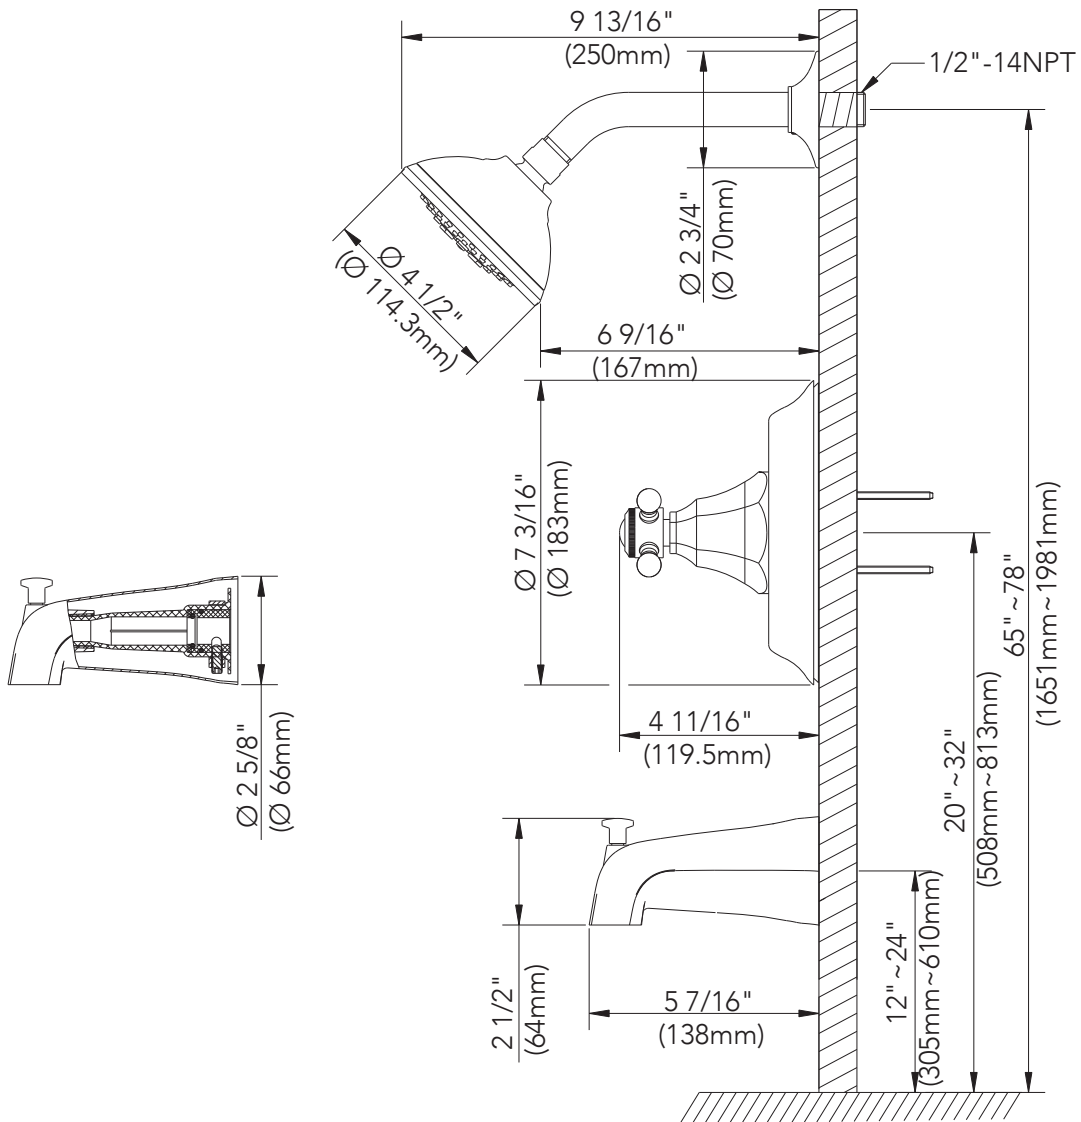

### SINGLE-HANDLE TUB AND SHOWER TRIM KIT

Product Codes:

MIRBR8030GCP (polished chrome)

MIRBR8030GBN (brushed nickel)

MIRBR8030GPN (polished nickel)

- 5 function showerhead
- Pressure balanced
- Max. flow rate: 1.75 gpm (6.6 L/min) at 80 psi
- Slip-fit spout
- Lifetime limited warranty
- cUPC/IAPMO listed
- WaterSense approved

### SINGLE-HANDLE TUB AND SHOWER TRIM KIT

Product Codes:

MIRBR8030GCP (polished chrome)

MIRBR8030GBN (brushed nickel)

MIRBR8030GPN (polished nickel)

Note: All dimensions and specifications are nominal and may vary +/- 1/4". Use actual products for accuracy in critical situations.