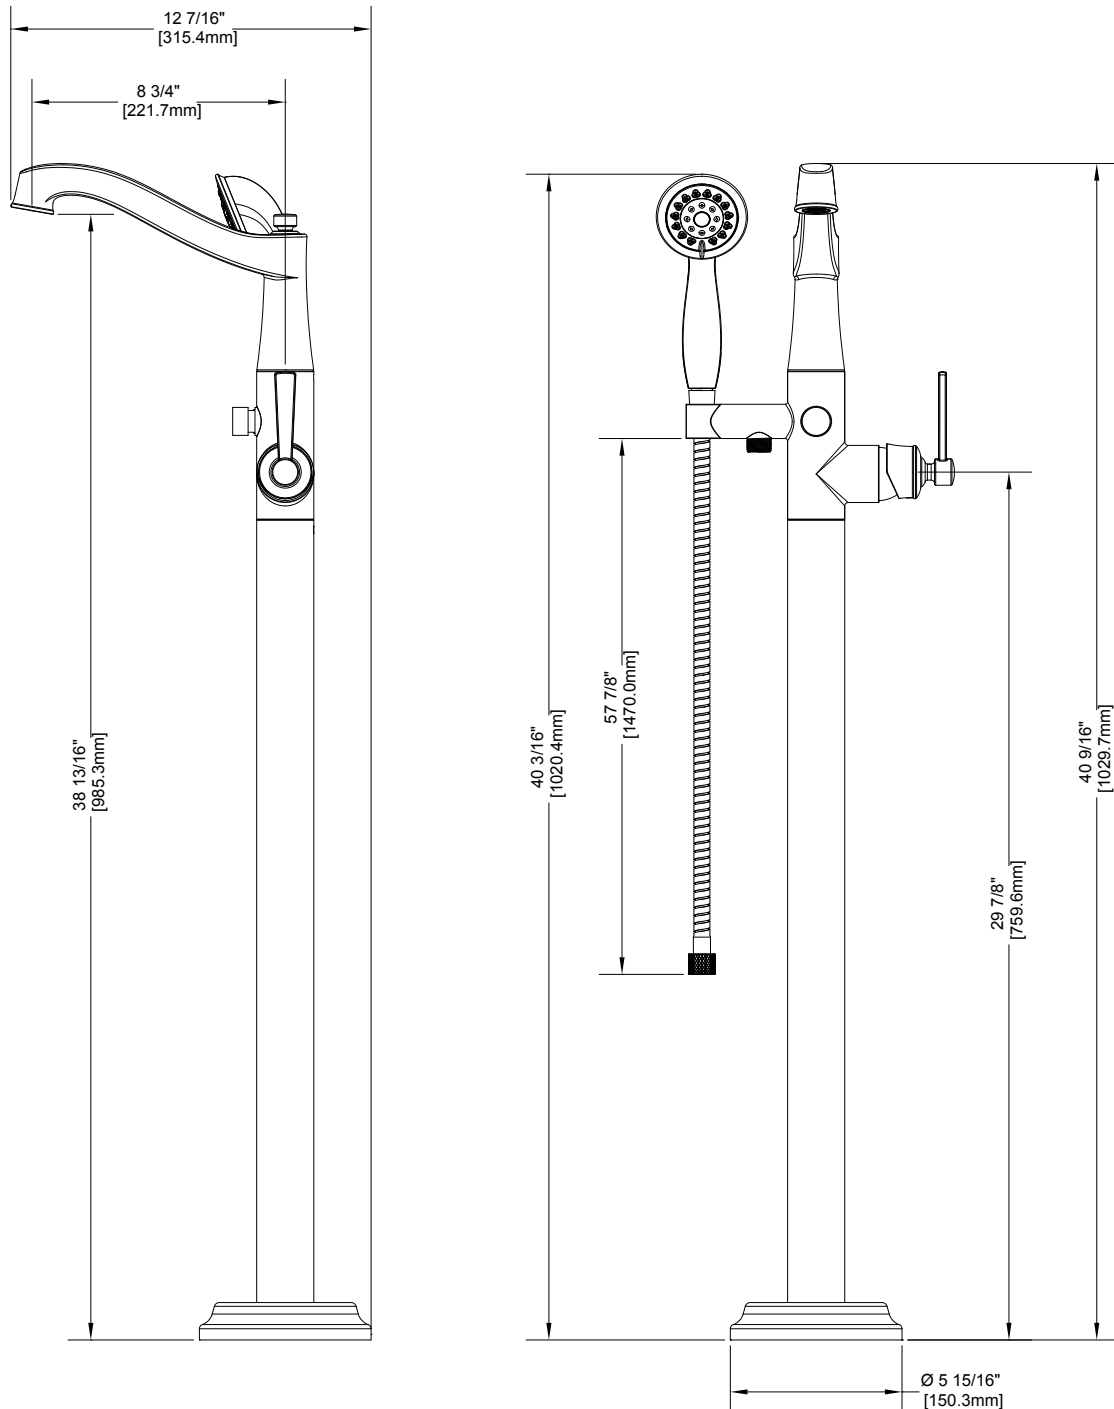

- Brass construction
- Ceramic disc cartridge
- Flow rate: 8.0 gpm at 60 psi
- Hand shower max. flow rate: 1.8 gpm at 80 psi
- Handshower includes factory installed backflow prevention check valve
- Three function hand shower (full spray, massage, spray+massage)
- Integral diverter to hand shower
- Lifetime limited warranty
- WaterSense certified
- Meets ASME:A112.18.1
- cUPC/IAPMO listed
- ADA compliant
- Requires rough-in valve: MIRFSR2000 (less stops) or MIRFSR2000WS (with stops)

See dimensional drawing on next page.

©2018 Ferguson Enterprises, Inc. All Rights Reserved VEN 05/15.

Mirabelle®

PENDLETON COLLECTION

TUB FILLER FAUCET

Product Codes:

- MIRPTFS2000GCP (polished chrome)
- MIRPTFS2000GBN (brushed nickel)
- MIRPTFS2000GPN (polished nickel)
- MIRPTFS2000GORB (oil rubbed bronze)

All dimensions are based on original specifications and are subject to change and variation.