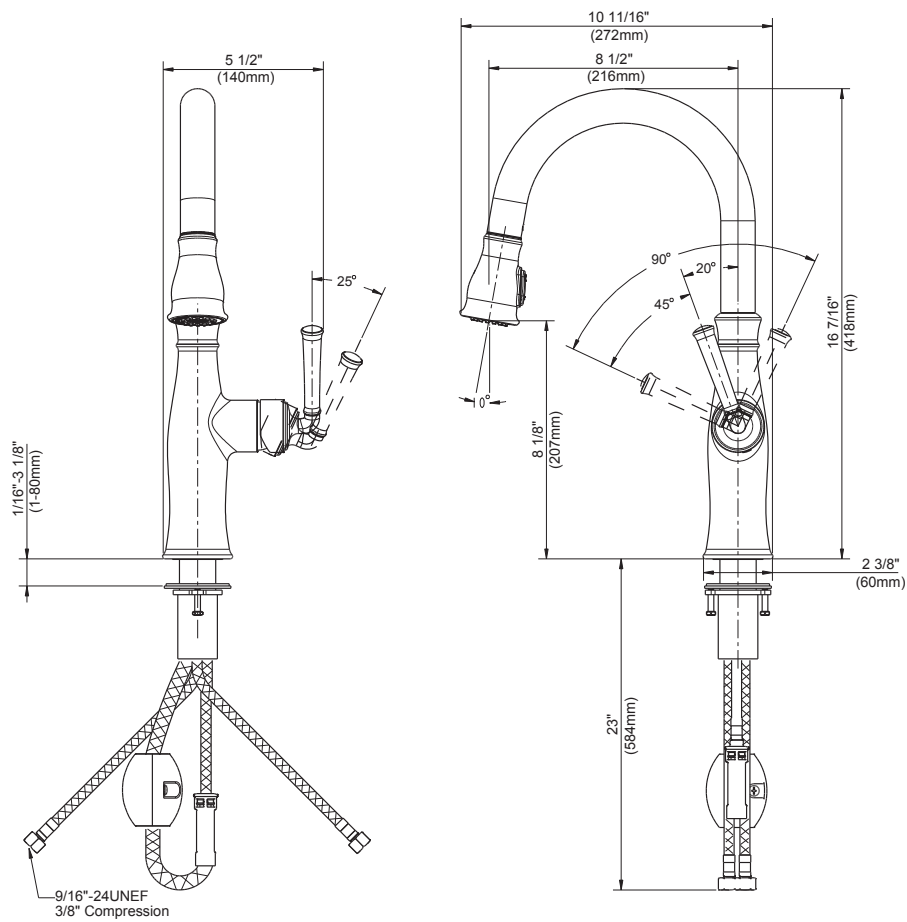

Mirabelle®

WILLISTON COLLECTION

SINGLE HANDLE PULL DOWN KITCHEN FAUCET

Product Codes:

- MIRXCWL100MCP (polished chrome)
- MIRXCWL100MSS (stainless steel)
- MIRXCWL100MPN (polished nickel)
- MIRXCWL100MORB (oil rubbed bronze)

Note: All dimensions and specifications are nominal and may vary $\pm \frac{1}{4}$. Use actual products for accuracy in critical situations.