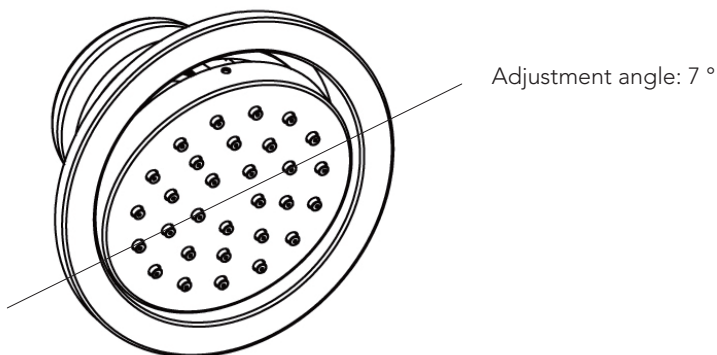

Note: All dimensions and specifications are nominal and may vary $\pm 1/4\text{''}$. Use actual products for accuracy in critical situations.