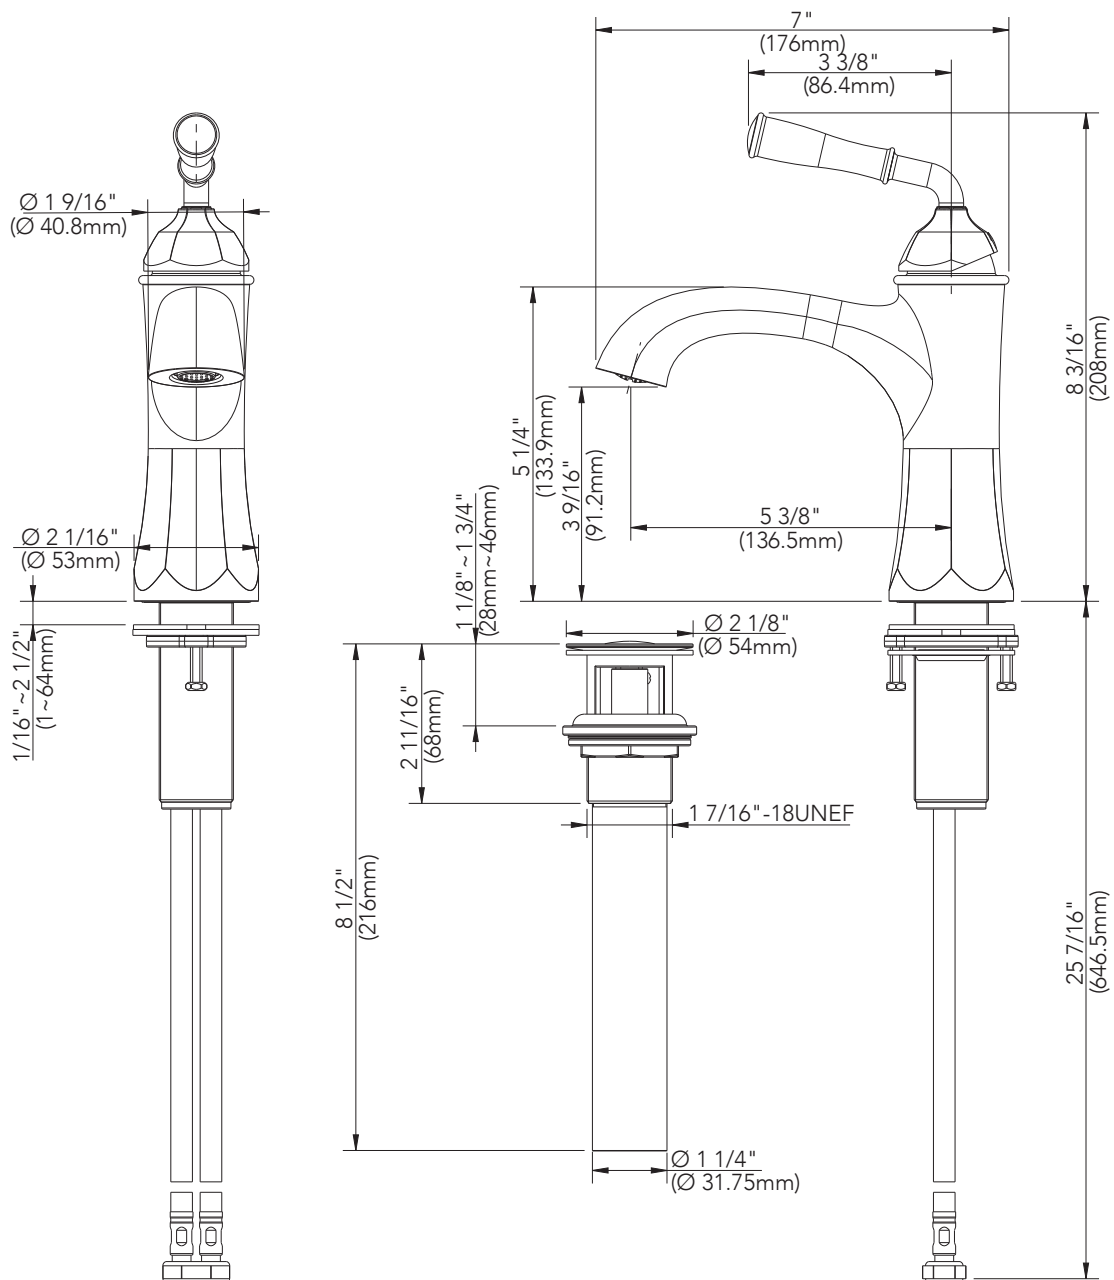

Mirabelle®

KEY WEST COLLECTION

SINGLE-HANDLE LAVATORY FAUCET

Product Codes:

MIRWSCKW100CP (polished chrome)
MIRWSCKW100BN (brushed nickel)
MIRWSCKW100ORB (oil rubbed bronze)
MIRWSCKW100PN (polished nickel)

- Brass construction
- Max. flow rate: 1.2 GPM at 60 PSI
- 1 hole installation
- Ceramic disc cartridge
- Brass pop-up drain assembly
- Installation, operating, care and maintenance instructions included
- Lifetime limited warranty
- Meets ANSI: A112.18.1M
- NSF/ANSI Std. 61 compliant
- cUPC/IAPMO listed
- WaterSense approved

See dimensional drawing on next page.

© 2017 Ferguson Enterprises, Inc. All Rights Reserved 14936 04/17

NSF / ANSI 372
NSF / ANSI 61-9

Mirabelle®

KEY WEST COLLECTION

SINGLE-HANDLE LAVATORY FAUCET

Product Codes:

MIRWSCKW100CP (polished chrome)

MIRWSCKW100BN (brushed nickel)

MIRWSCKW100ORB (oil rubbed bronze)

MIRWSCKW100PN (polished nickel)

Note: All dimensions are based on original specifications and are subject to change and variation.