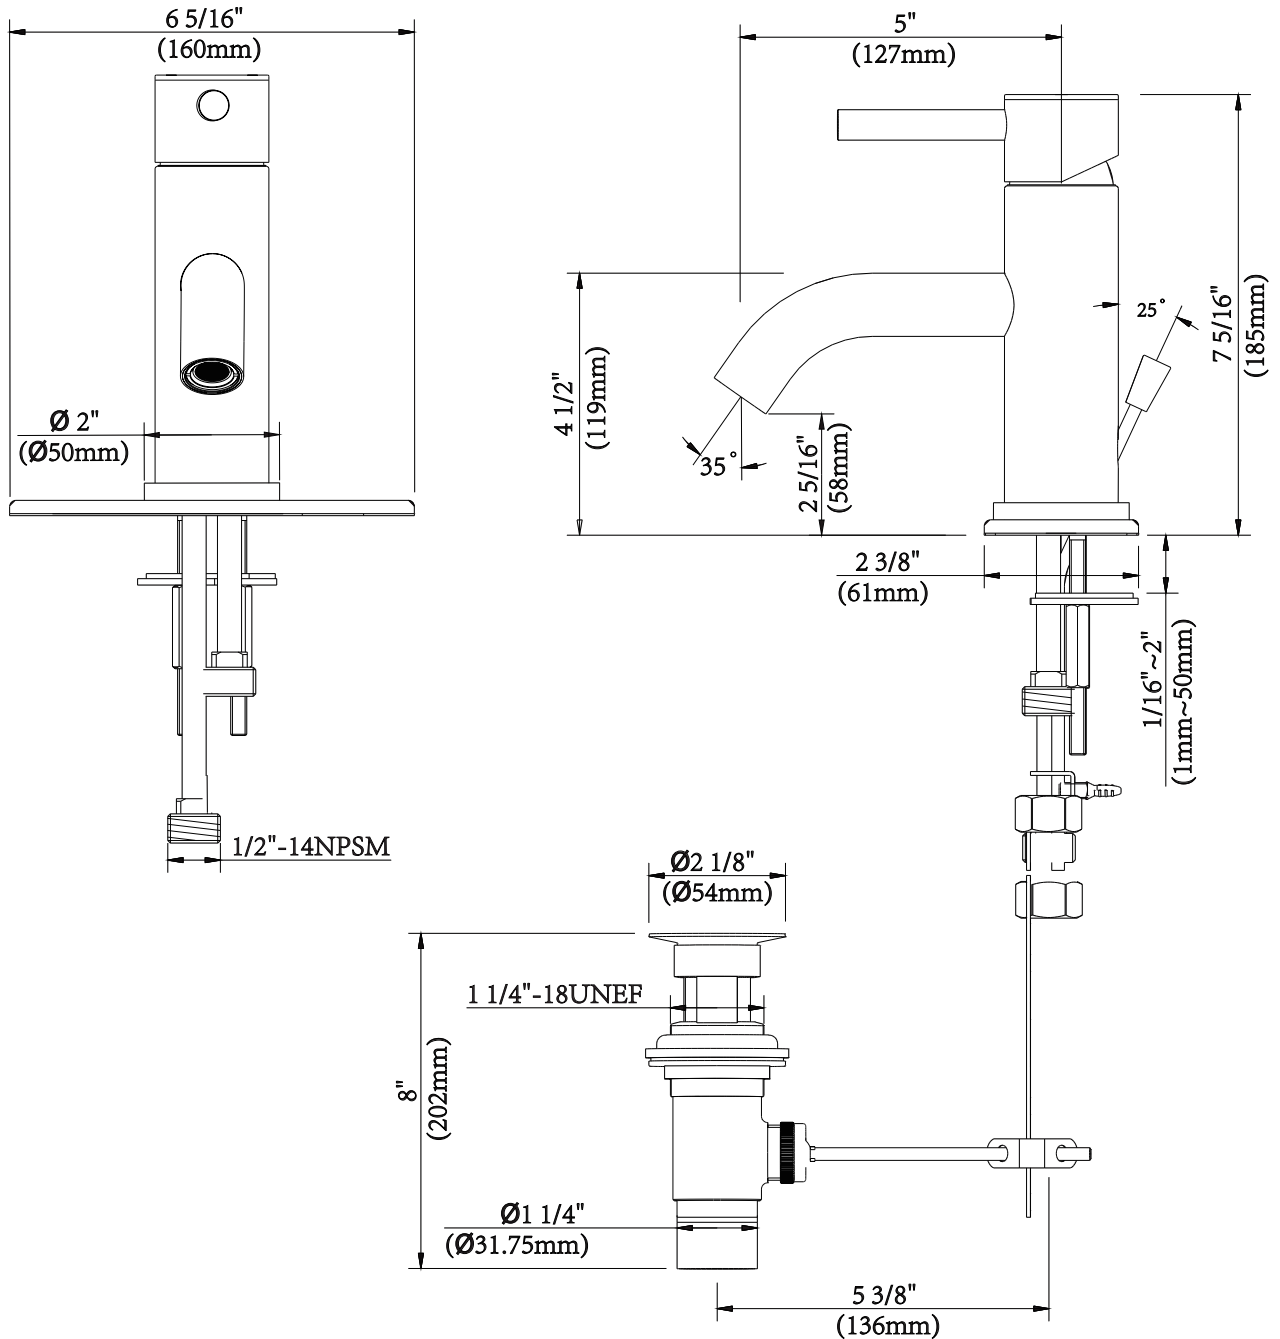

Mirabelle®

EDENTON COLLECTION

SINGLE HANDLE LAVATORY FAUCET

Product Codes:

MIRWSCED100PCP (polished chrome)

MIRWSCED100PBN (brushed nickel)

- Solid brass construction
- 1.2 gpm water saving aerator
- Single hole or 4" installation spread
- Ceramic disc cartridge
- Brass pop-up drain assembly
- 1/2" IPS connections
- Installation, operating, care and maintenance instructions included
- Lifetime limited warranty
- NSF/ANSI Std. 61 compliant
- cUPC/IAPMO listed
- ADA compliant
- Compliant with lead content requirements of California AB 1953
- WaterSense approved
- Recommended accessory: Edenton flush lever MB429

See dimensional drawing on next page.

© 2019 Ferguson Enterprises, Inc. All Rights Reserved 14936 03/19

Mirabelle®

EDENTON COLLECTION

SINGLE HANDLE LAVATORY FAUCET

Product Codes:

MIRWSCED100PCP (polished chrome)

MIRWSCED100PBN (brushed nickel)

Note: All dimensions and specifications are nominal and may vary +/- $\frac{1}{4}$ ". Use actual products for accuracy in critical situations.