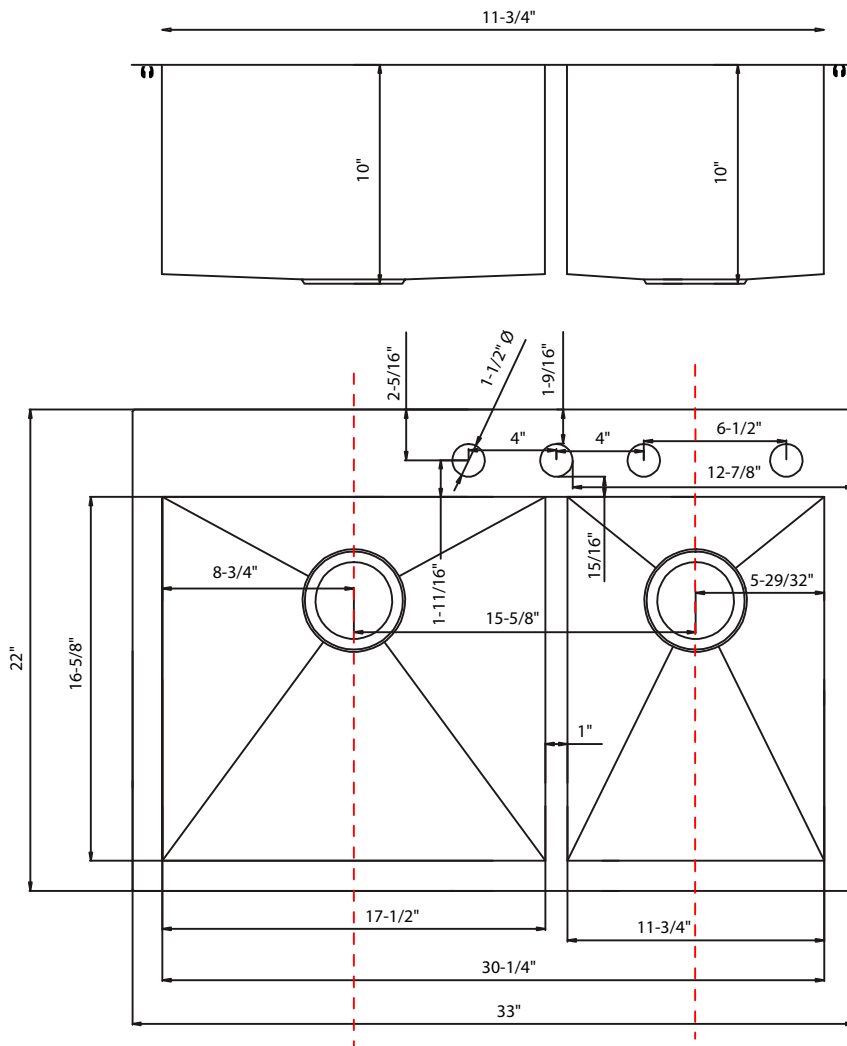

KITCHEN SINKS

TWO-BOWL LEFT-HAND DUAL MOUNT SINK

Dimensions:

33" x 22" overall size

11-3/4" x 16-5/8" bowl size (small)

17-1/2" x 16-5/8" bowl size (large)

10" bowl depth

3-1/2" drain diameter

Product Code:

MIRDM2BZL1 - 1 hole (brushed finish)

MIRDM2BZL4 - 4 hole (brushed finish)

- Type 304 stainless steel
- 16 gauge
- Sound absorption pads and coating to minimize vibration and sound and increase durability
- Top mount or undermount installation
- Available in 1-hole or 4-hole configuration
- Mounting hardware and template included
- Installation, operating, care and maintenance instructions included
- Limited lifetime warranty
- Meets ASME/ANSI A 112.19.3M
- cUPC/IAPMO listed
- Recommended accessories
 - MB162SS Disposal flange with stopper, SS
 - MB162BN Disposal flange with stopper, BN
 - MB162CP Disposal flange with stopper, CP
 - MB171SS Basket strainer, SS
 - MB171BN Basket strainer, BN
 - MB171CP Basket strainer, CP
 - MIRG1716 Bottom grid, CP (large bowl)
 - MIRG1116 Bottom grid, CP (small bowl)

Mirabelle®

KITCHEN SINKS

TWO-BOWL LEFT-HAND DUAL MOUNT SINK

Product Codes:

MIRDM2BZL1 - 1 hole (brushed finish)

MIRDM2BZL4 - 4 hole (brushed finish)

Note: All dimensions and specifications are nominal and may vary +/- 1/4". Use actual products for accuracy in critical situations.