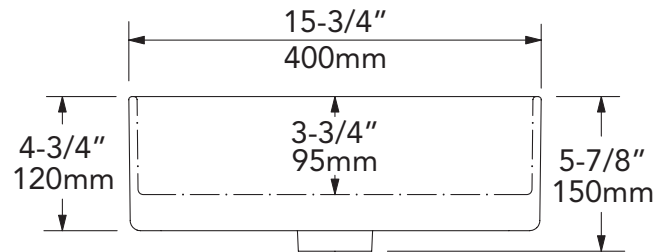

Mirabelle®

HIBISCUS COLLECTION SQUARE VESSEL

Dimensions: 15-1/8" x 15-1/8" (interior)

Dimensions: 15-3/4" x 15-3/4" (exterior)

Product Codes:

MIRV200WH (white)

- Fireclay construction less overflow
- Above counter installation
- No faucet holes; requires wall mount or counter-mount vessel faucet.
- Thin 3/8" wall
- Installation, operating, care and maintenance instructions included
- 1 year limited warranty
- Meets ASME Standard: A112.19.2M
- cUPC/IAPMO listed
- 3-3/4" internal basin depth
- Drain not included

See dimensional drawing on back

© 2017 Ferguson Enterprises, Inc. All Rights Reserved 0517 453539

Mirabelle®

HIBISCUS COLLECTION
SQUARE VESSEL

Product Codes:
MIRV200WH (white)

Note: All dimensions and specifications are nominal and may vary:
Dimensions of 8" and greater have a tolerances of +3%.
Dimensions less than 8" have a tolerances of +5%.