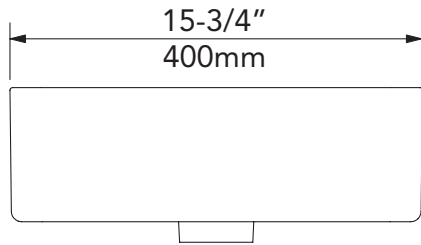

Mirabelle®

HIBISCUS COLLECTION SQUARE VESSEL

Dimensions: 15-1/8" x 15-1/8" (interior)

Dimensions: 15-3/4" x 15-3/4" (exterior)

Product Codes:

MIRV200WH (white)

- Fireclay construction less overflow
- Above counter installation
- No faucet holes; requires wall mount or counter-mount vessel faucet.
- Thin 3/8" wall
- Installation, operating, care and maintenance instructions included
- 1 year limited warranty
- Meets ASME Standard: A112.19.2M
- cUPC/IAPMO listed
- 3-3/4" internal basin depth
- Drain not included

See dimensional drawing on back

© 2017 Ferguson Enterprises, Inc. All Rights Reserved 0517 453539

Mirabelle®

HIBISCUS COLLECTION
SQUARE VESSEL

Product Codes:
MIRV200WH (white)

Note: All dimensions and specifications are nominal and may vary:
Dimensions of 8" and greater have a tolerances of +3%.
Dimensions less than 8" have a tolerances of +5%.