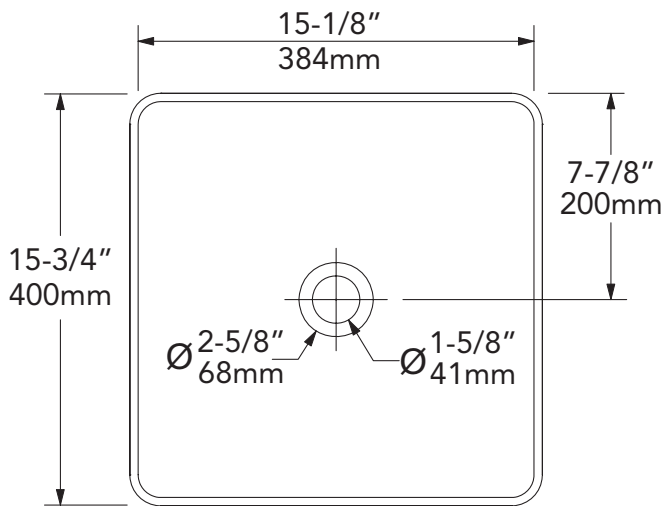

Mirabelle®

HIBISCUS COLLECTION SQUARE VESSEL

Dimensions: 15-1/8" x 15-1/8" (interior)

Dimensions: 15-3/4" x 15-3/4" (exterior)

Product Codes:

MIRV200WH (white)

- Fireclay construction less overflow
- Above counter installation
- No faucet holes; requires wall mount or counter-mount vessel faucet.
- Thin 3/8" wall
- Installation, operating, care and maintenance instructions included
- 1 year limited warranty
- Meets ASME Standard: A112.19.2M
- cUPC/IAPMO listed
- 3-3/4" internal basin depth
- Drain not included

See dimensional drawing on back

© 2017 Ferguson Enterprises, Inc. All Rights Reserved 0517 453539

Mirabelle®

HIBISCUS COLLECTION
SQUARE VESSEL

Product Codes:
MIRV200WH (white)

Note: All dimensions and specifications are nominal and may vary:
Dimensions of 8" and greater have a tolerances of +3%.
Dimensions less than 8" have a tolerances of +5%.