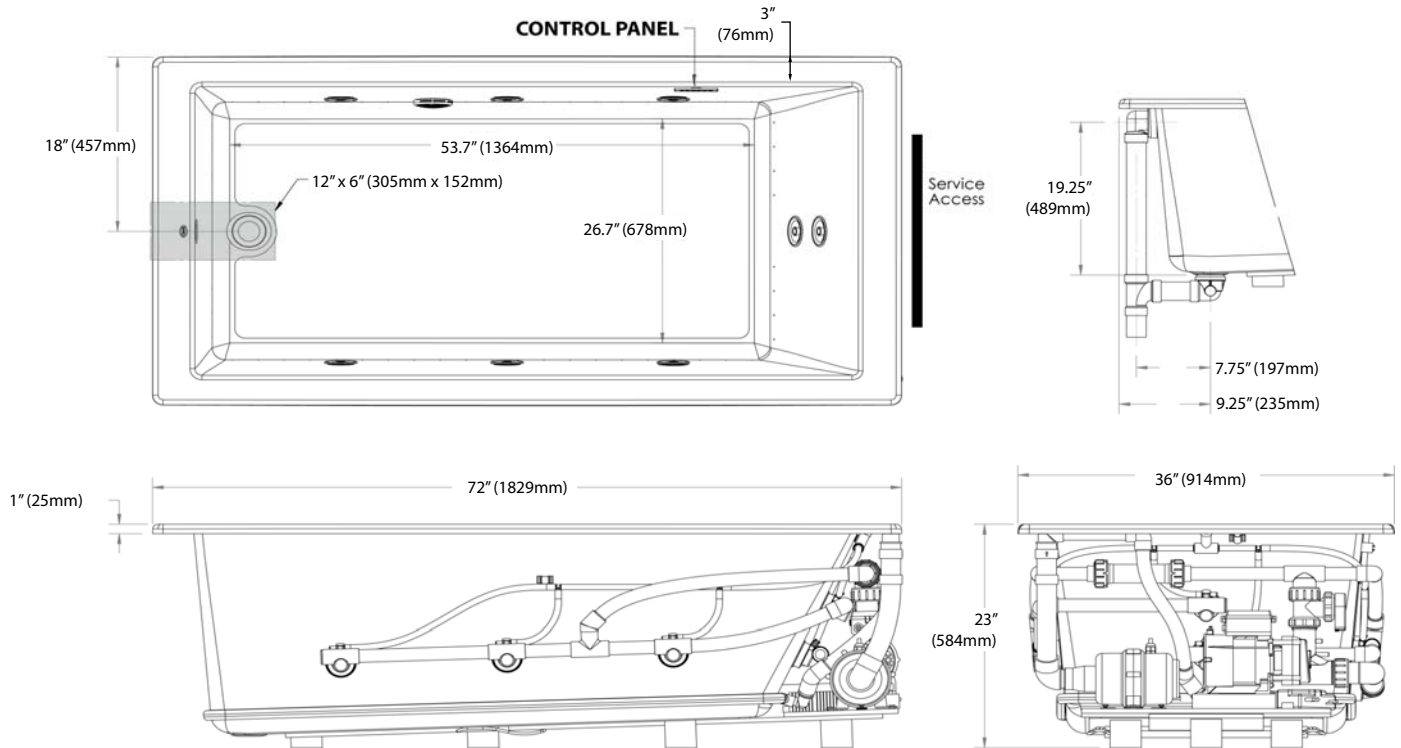

Mirabelle®

SITKA COLLECTION

7236

AIR BATH, SOAKER, TOTAL MASSAGE AND WHIRLPOOL TUBS

Product Codes:

MIRSKA7236WH (white air massage), MIRSKA7236BS* (biscuit air massage)

MIRSKS7236WH (white soaker tub), MIRSKS7236BS (biscuit soaker tub)

MIRSKT7236WH (white total massage), MIRSKT7236BS* (biscuit total massage)

MIRSKW7236WH (white whirlpool), MIRSKW7236BS* (biscuit whirlpool)

All dimensions and specifications are nominal and may vary + - 1/4". Use actual products for accuracy in critical situations.

CALIFORNIA PROP 65 WARNING: This product may contain chemicals known to the State of California to cause cancer, birth defects or other reproductive harm. Wash Hands After Handling."