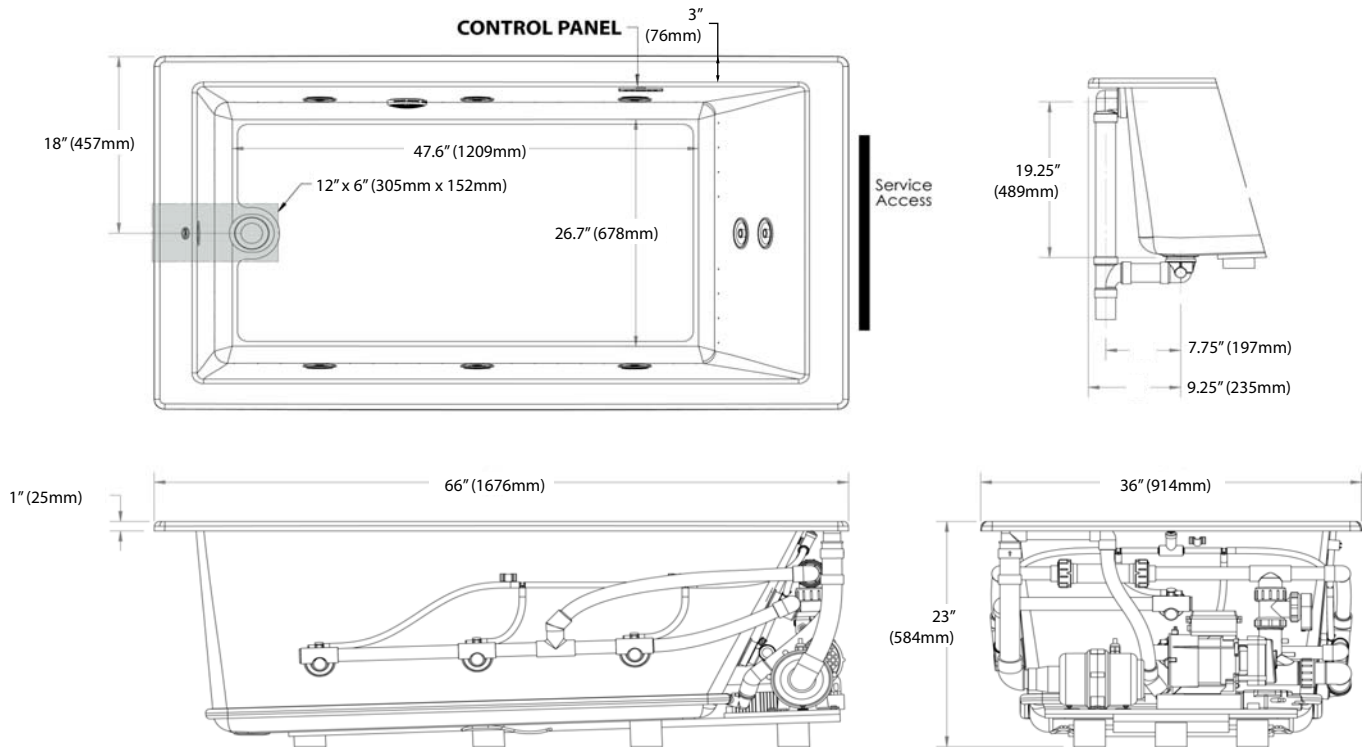

Mirabelle®

SITKA COLLECTION

6636

AIR BATH, SOAKER, TOTAL MASSAGE AND WHIRLPOOL TUBS

Product Codes:

MIRSKA6636WH (white air massage), MIRSKA6636BS (biscuit air massage)

MIRSKS6636WH (white soaker tub), MIRSKS6636BS (biscuit soaker tub)

MIRSKT6636WH (white total massage), MIRSKT6636BS* (biscuit total massage)

MIRSKW6636WH (white whirlpool), MIRSKW6636BS (biscuit whirlpool)

All dimensions and specifications are nominal and may vary + - 1/4". Use actual products for accuracy in critical situations.

CALIFORNIA PROP 65 WARNING: This product may contain chemicals known to the State of California to cause cancer, birth defects or other reproductive harm. Wash Hands After Handling."