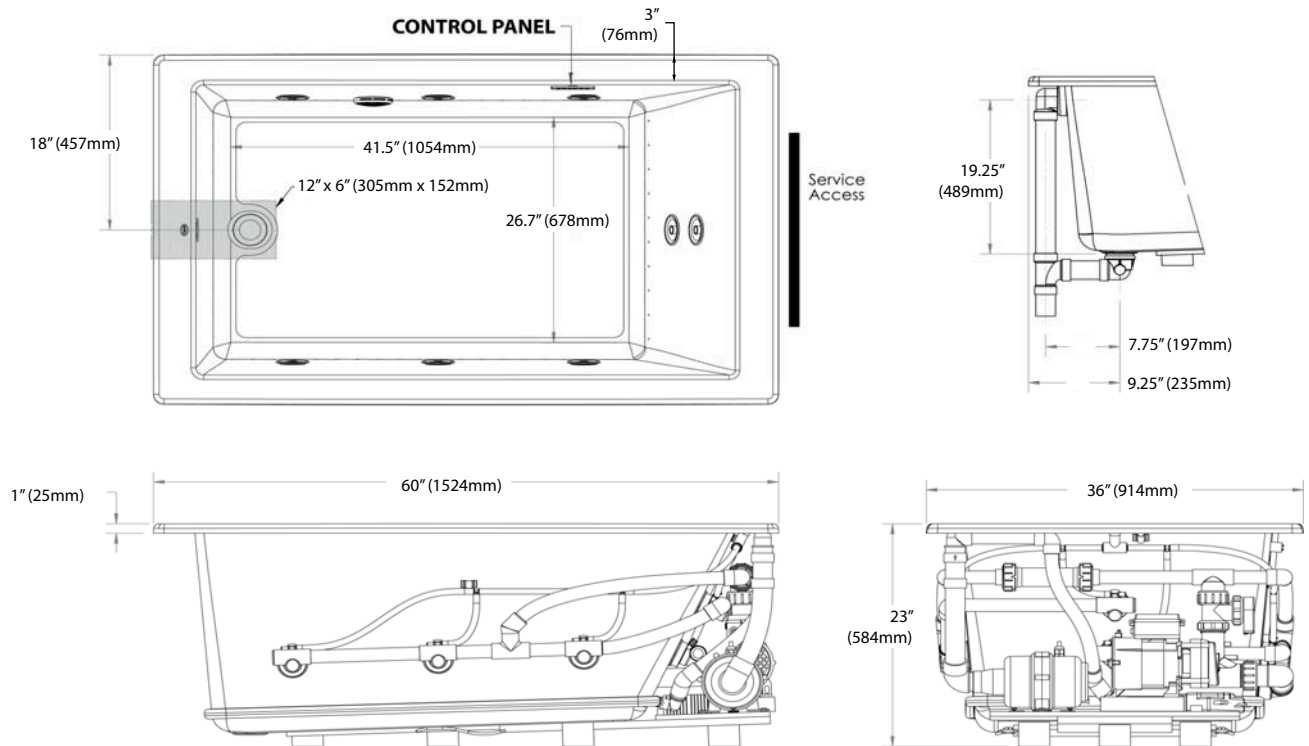

SITKA COLLECTION

6036

AIR BATH, SOAKER, TOTAL MASSAGE AND WHIRLPOOL TUBS

Dimensions: 60"L x 36"W x 23"H

Product Codes:

MIRSKA6036WH (white air massage), MIRSKA6036BS* (biscuit air massage)

MIRSKS6036WH (white soaker tub), MIRSKS6036BS (biscuit soaker tub)

MIRSKT6036WH (white total massage), MIRSKT6036BS* (biscuit total massage)

MIRSKW6036WH (white whirlpool), MIRSKW6036BS* (biscuit whirlpool)

- Intuitive electronic controls
- 8 high-flow directional and volume-adjustable whirlpool jets
- 56 Channel fed air jets (air bath and total massage)
- Powerful 1.75 hp, 9 amp whirlpool pump with variable flow device
- 9.25 amp, 600 watt heated blower for air bath system
- 57-gallon operating capacity
- 65-gallon capacity to overflow
- Safety suction
- Pre-leveled base
- Constructed of highest grade acrylic
- 100% factory performance tested with water
- Textured slip-resistant bottom
- Pre-wired for simple plug-in installation
- Requires a single 20-amp GFCI circuit
- End drain position
- Drop-in or undermount applications
- 5 year limited warranty
- Meets or exceeds ANSI Z124.1-95 ASME A112, 19.7-M-1995, UL 1795
- UPC/IAPMO listed
- Optional in-line heater available – MIRPRESSHTR (for use with whirlpool) – Requires a separate 20-amp GFCI circuit
- Tile flange kit available – PFTLK
- Recommended accessories
 - MB643CP Cable drain ABS with trim – CP
 - MB643BN Cable drain ABS with trim – BN
 - MB643ORB Cable drain ABS with trim – ORB
 - MB644CP Cable drain PVC with trim – CP
 - MB644BN Cable drain PVC with trim – BN
 - MB644ORB Cable drain PVC with trim – ORB

MIRSKT6036WH (white total massage), MIRSKT6036BS* (biscuit total massage)

MIRSKW6036WH (white whirlpool), MIRSKW6036BS* (biscuit whirlpool)

All dimensions and specifications are nominal and may vary + - 1/4". Use actual products for accuracy in critical situations.