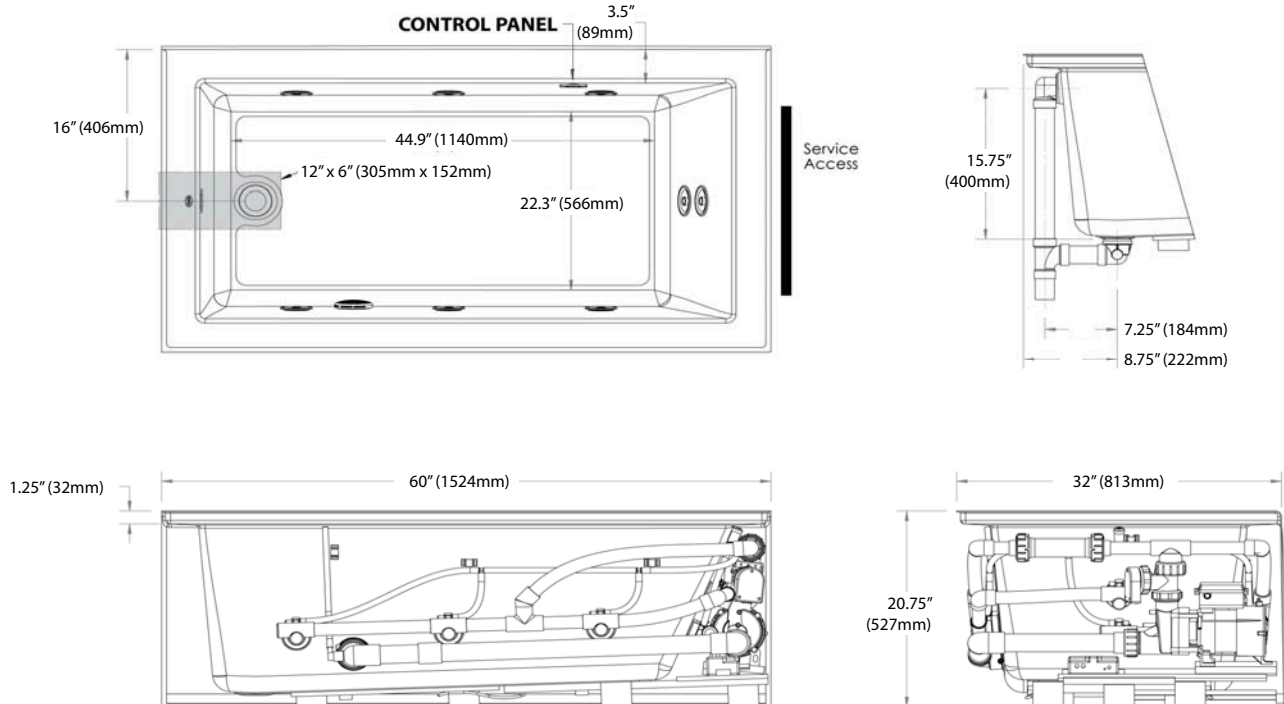

Mirabelle®

SITKA COLLECTION

6032 SKIRTED AIR BATH, SOAKER AND WHIRLPOOL TUBS

Product Codes:

MIRSKA6032LWH (LH white air massage), MIRSKA6032LBS* (LH biscuit air massage)
MIRSKA6032RWH (RH white air massage), MIRSKA6032RBS* (RH biscuit air massage)
MIRSKS6032LWH (LH white soaker tub), MIRSKS6032LBS (LH biscuit soaker tub)
MIRSKS6032RWH (RH white soaker tub), MIRSKS6032RBS (RH biscuit soaker tub)
MIRSKW6032LWH (LH white whirlpool), MIRSKW6032LBS* (LH biscuit whirlpool)
MIRSKW6032RWH (RH white whirlpool), MIRSKW6032RBS* (RH biscuit whirlpool)

*Right hand model shown. Left hand model is exact opposite.

All dimensions and specifications are nominal and may vary + - 1/4". Use actual products for accuracy in critical situations.

CALIFORNIA PROP 65 WARNING: This product may contain chemicals known to the State of California to cause cancer, birth defects or other reproductive harm. Wash Hands After Handling."