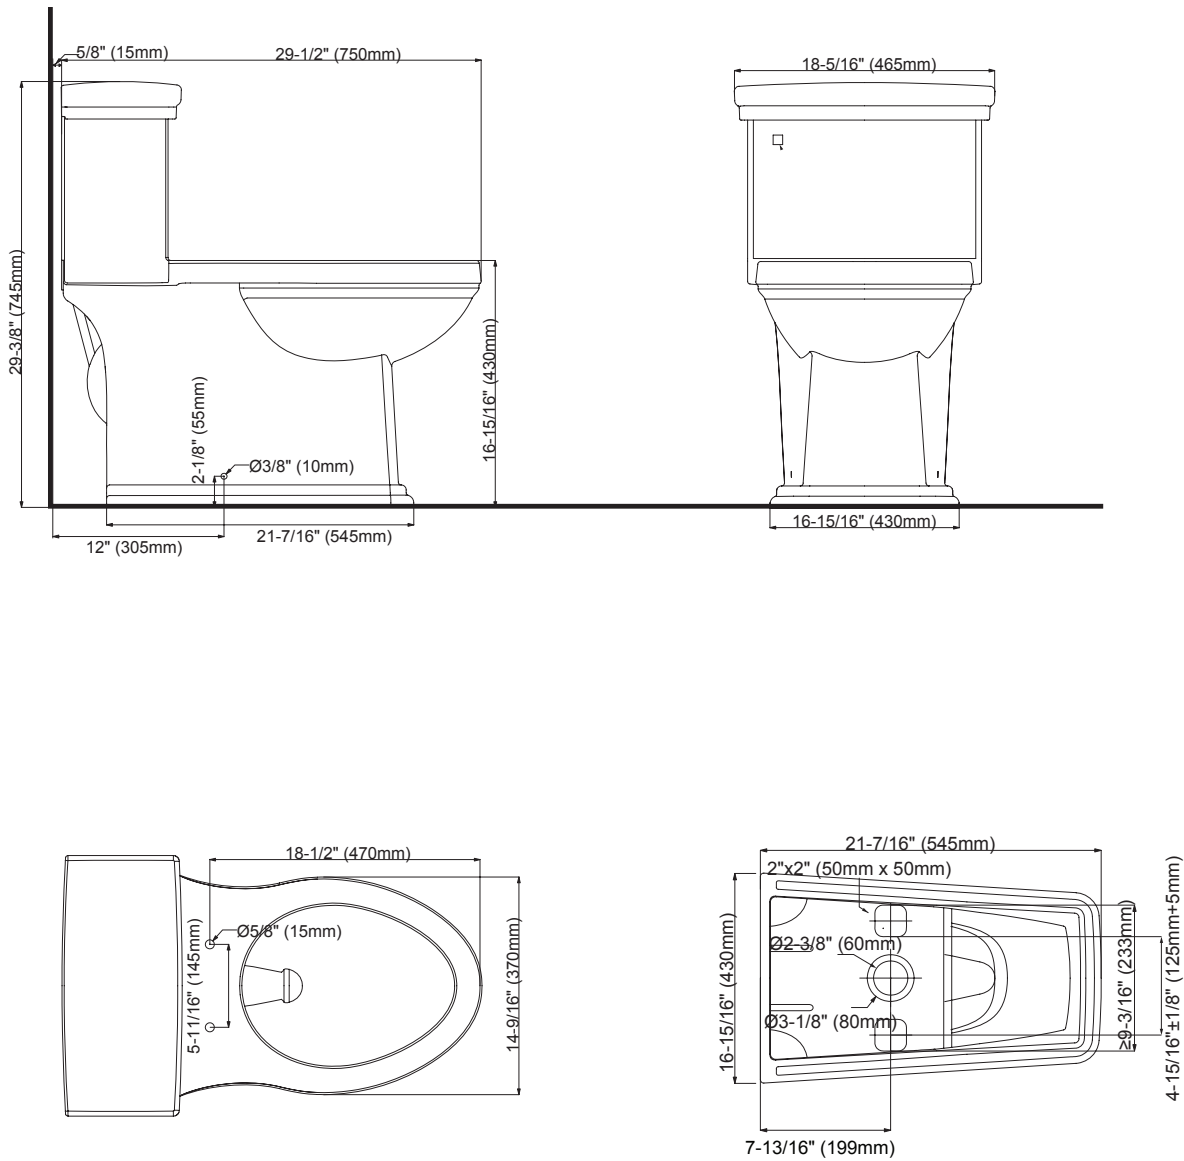

### ONE-PIECE HIGH EFFICIENCY TOILET WITH SKIRTED BOWL

**Product Codes:**

MIRKW241ASWH – (white)

MIRKW241ASBS – (biscuit)

- Vitreous china construction
- 1.28 gpf HET, High efficiency toilet
- EPA WaterSense certified
- Uses 20% less water than standard low-consumption toilets
- ADA-compliant 16-15/16" high bowl with slow close seat and cover
- 12" rough-in
- 2" fully glazed trapway with high performance 3" flush valve
- Includes polished chrome trip lever
- Supply not included
- 100% factory flush tested
- Installation, operating, care and maintenance instructions included
- 1 year limited warranty
- Meets ASME Standard: A112.19.2M
- Meets CSA B651
- cUPC /IAPMO listed
- Recommended accessories
  - MB425PN - Flush lever, PN
  - MB425BN - Flush lever, BN
  - MB425ORB - Flush lever, ORB

### ONE-PIECE HIGH EFFICIENCY TOILET WITH SKIRTED BOWL

Product Codes:

MIRKW241ASWH – (white)

MIRKW241ASBS – (biscuit)

Note: All dimensions and specifications are nominal and may vary: Dimensions of 8" and greater have a tolerances of +3%. Dimensions less than 8" have a tolerances of +5%.