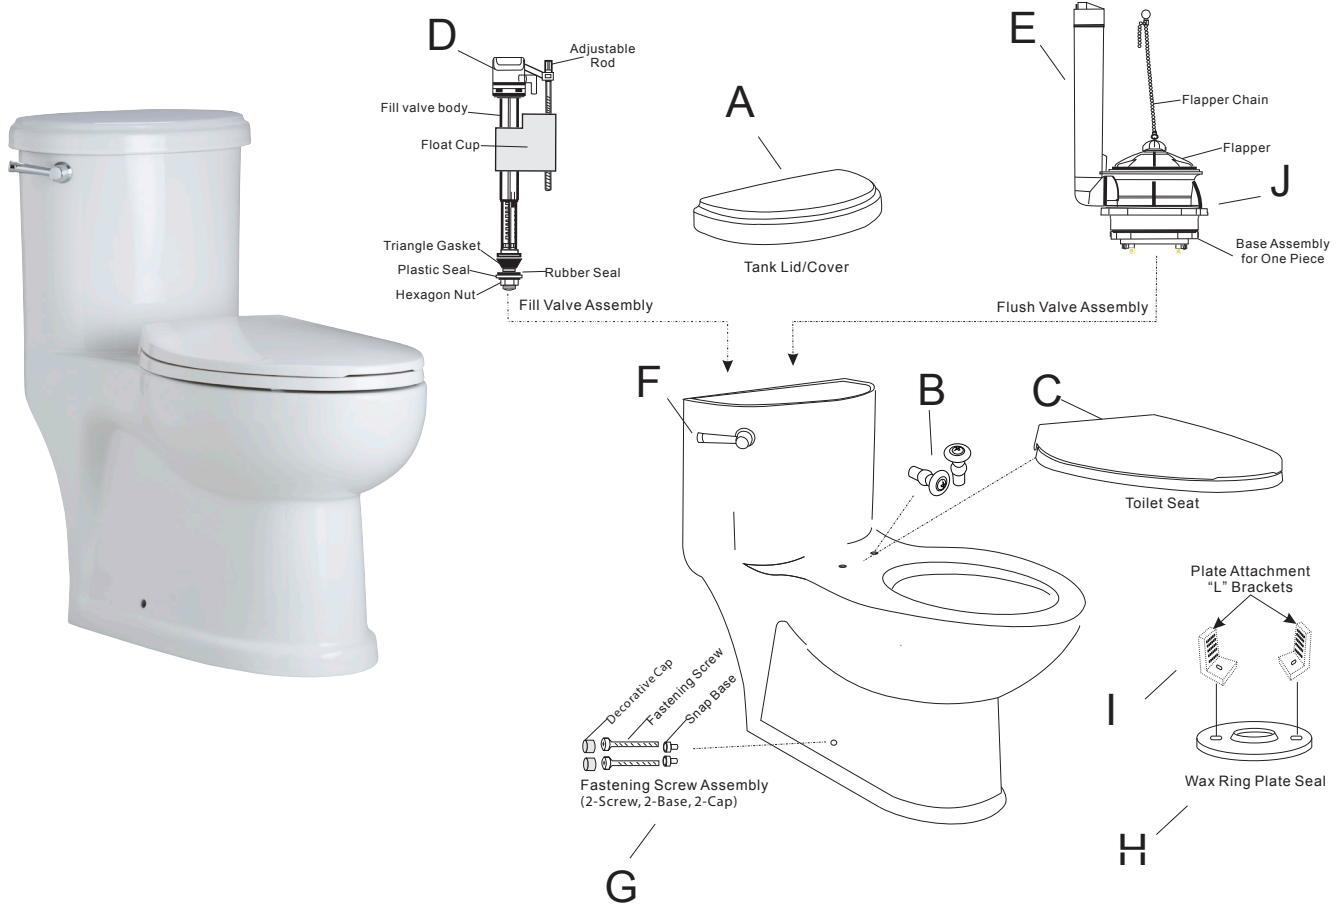

Mirabelle®

PROVINCETOWN® SERIES

ONE PIECE HIGH EFFICIENCY TOILET WITH SKIRTED BOWL

No.	Part Name	Part No.
A	Tank Lid/Cover (Color Specific)	MIRPR200LID WH/BS
B	Toilet seat hardware for Skirted bowl	MIR129869
C	Toilet Seat (Color Specific)	MIRTSSC201 WH/BS
D	Fill Valve Assembly	MIRFILLVLV
E	Flush Valve Assembly	MIRBD241FVPK
F	Trip Lever	MB424CP
G	Fastening Screw Assembly (Screw, Snap Base, Snap Cap)	MIRC241ADPA
H	Wax Ring Seal Plate	MIRC241ADPA
I	Floor Attachment "L" Brackets	MIRC241ADPA
J	Flapper Only	MIRBD200FRPK

Warranty and Codes

This product comes complete with installation, operating, care and maintenance instructions. This Mirabelle product carries a 1 year warranty. This product meets ANSI: A112.18.1M.

Distributed Exclusively by Wolsley's North American Division, Ferguson and Wolsley Canada
 Distribuido con exclusividad por la división Wolsley North America, Ferguson y Wolsley Canada
 Ce produit est distribué exclusivement par Wolsley Amérique du Nord, Ferguson et Wolsley Canada