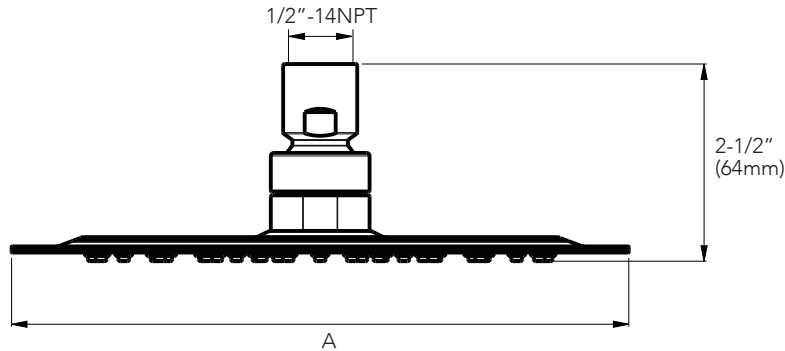

Product Codes	Size A (inch)	Size A (mm)	Finish	Maximu m flow rate at 8 0 psi	Watersense
MIRRS820SCP	8	200	polished chrome	2.0 gpm	YES
MIRRS820SBN	8	200	brushed nickel	2.0 gpm	YES
MIRRS825SCP	8	200	polished chrome	2.5 gpm	NO
MIRRS825SBN	8	200	brushed nickel	2.5 gpm	NO
MIRRS1020SCP	10	250	polished chrome	2.0 gpm	YES
MIRRS1020SBN	10	250	brushed nickel	2.0 gpm	YES
MIRRS1025SCP	10	250	polished chrome	2.5 gpm	NO
MIRRS1025SBN	10	250	brushed nickel	2.5 gpm	NO
MIRRS1225SCP	12	304	polished chrome	2.5 gpm	NO
MIRRS1225SBN	12	304	brushed nickel	2.5 gpm	NO