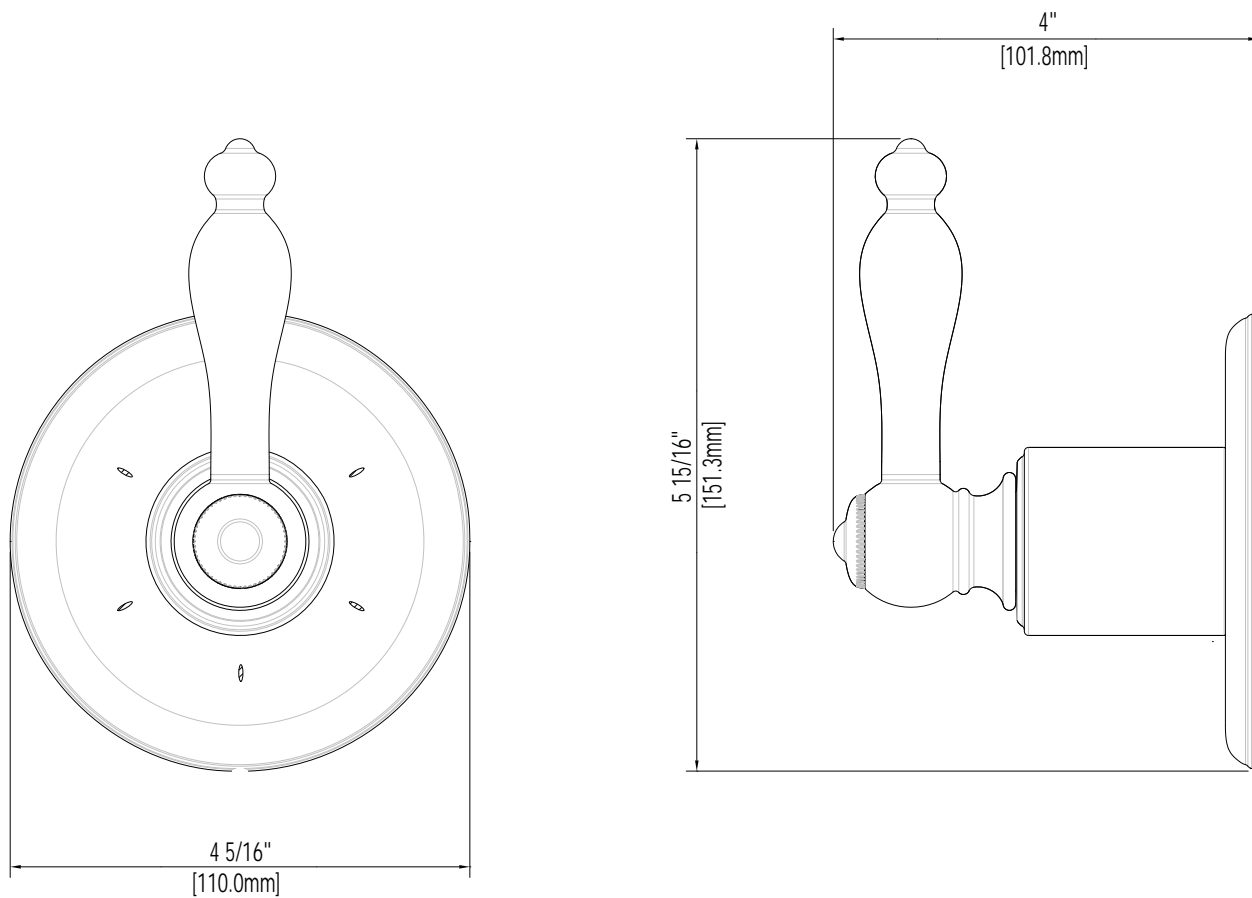

- Lever style metal handle
- Requires rough-in valve (MIR6101 or MIR6103)
- Wall thickness range 1 to - 3/4"
- Recommended valve installation depth 1-5/8" to 2-3/8"
- Ships as a 6-way transfer valve. 3-way cartridge available (MIR6110). calgreen non-shared position cartridge available (MIR6150).
- Extension kit available (MIR6101EXT)
- Lifetime limited warranty
- Meets ANSI:A112.18.1M
- cUPC/IAPMO listed
- ADA compliant

See dimensional drawing on back

© 2013 Ferguson Enterprises, Inc. All Rights Reserved 14936 03/13

Mirabelle

sophistispa™

ST. AUGUSTINE COLLECTION

TRANSFER VALVE TRIM KIT

Product Codes:

MIRSA9005CP (polished chrome)

MIRSA9005BN (brushed nickel)

MIRSA9005ORB (oil rubbed bronze)

Note: All dimensions and specifications are nominal and may vary  $\pm \frac{1}{4}$ . Use actual products for accuracy in critical situations.