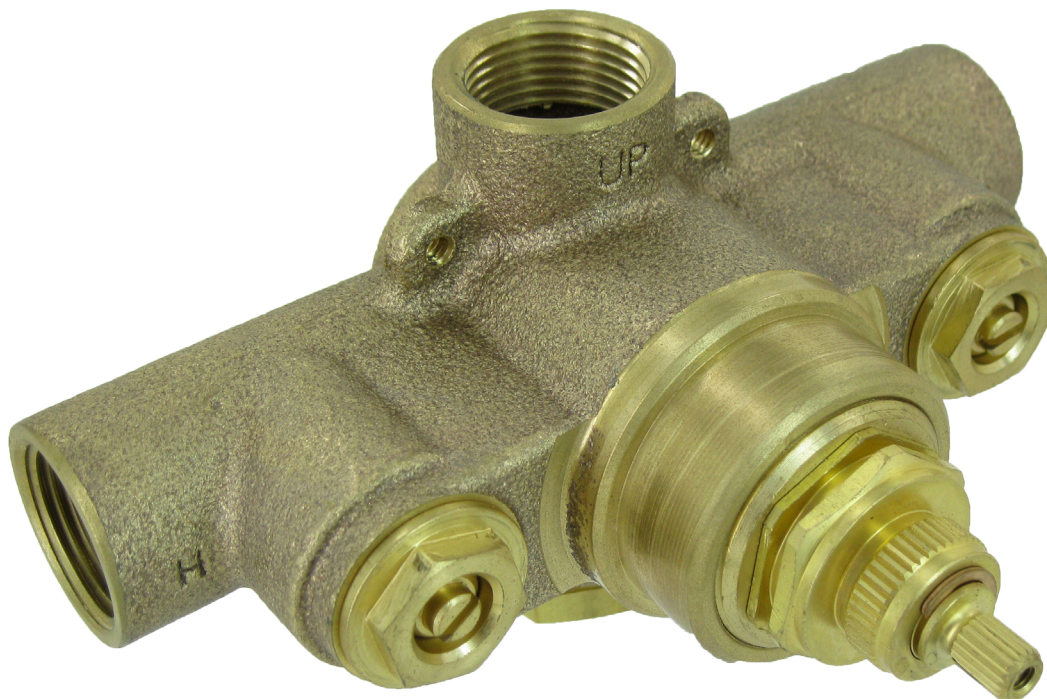

sophistispa™

Sophistispa Custom Showering

THERMOSTATIC VALVE WITH STOPS, FIP

Product Codes :
MIR6006 (3/4" connection)

- Bronze valve body
- For proper installation, requires use of volume control valves (MIR6020 or MIR6040)
- Factory-calibrated comfort setting at 104°F
- 3/4" water inlet and outlet connections
- Water inlet stops and check valve
- ASSE 1016-T and cUPC approved
- MIR6006CRT: 3/4" replacement cartridge
- Optional extension kit available - MIR6004EXT
- Must be installed in accordance with provided installation instructions

Mirabelle thermostatic valve flow rates			
SKU	Description	GPM @ 60 PSI	GPM @ 80 PSI
MIR6006	3/4" thermostatic	16.11	18.22

sophistispa™

Sophistispa Custom Showering

THERMOSTATIC VALVE WITH STOPS, FIP

Product Codes :
MIR6006 (3/4" connection)