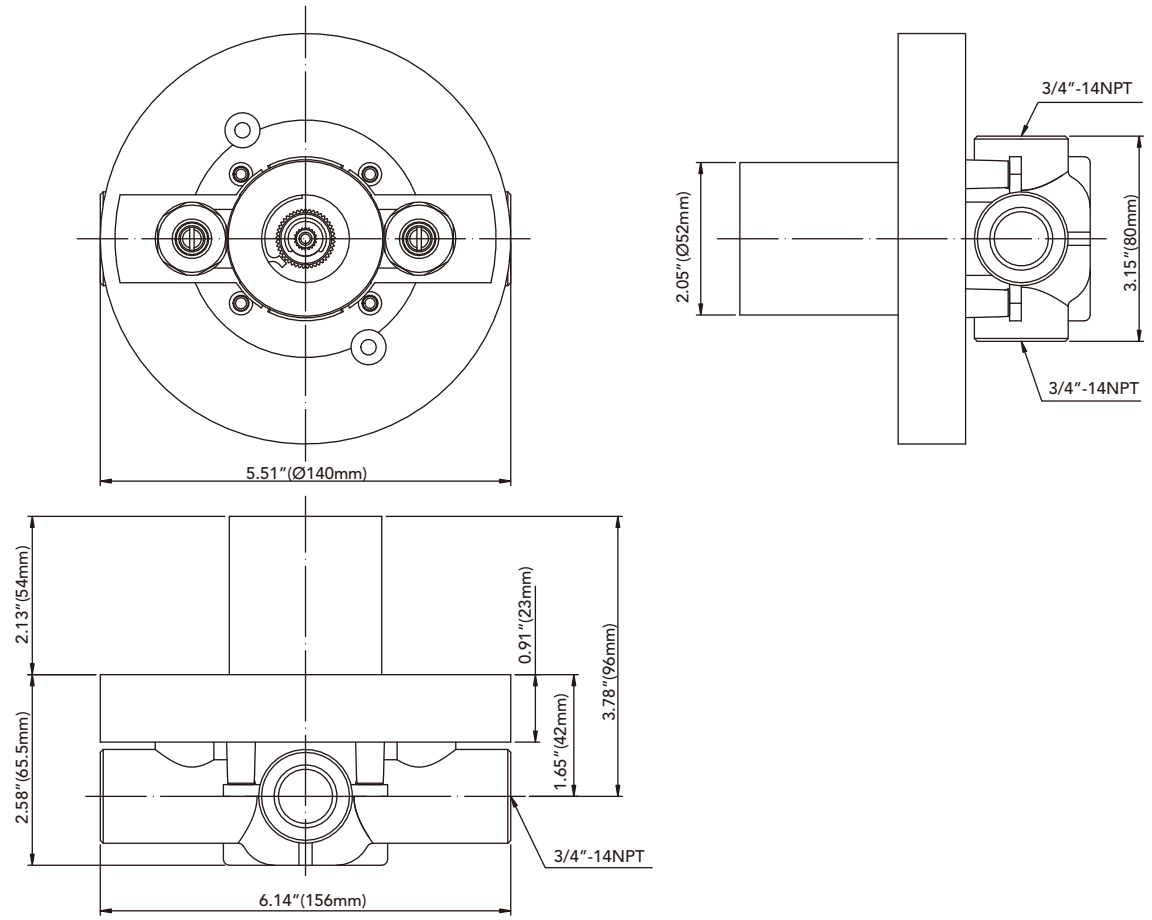

sophistispa™

Sophistispa Custom Showering

THERMOSTATIC VALVE WITH STOPS, FIP

Product Codes :
MIR6006 (3/4" connection)

- Bronze valve body
- For proper installation, requires use of volume control valves (MIR6020 or MIR6040)
- Factory-calibrated comfort setting at 104°F
- 3/4" water inlet and outlet connections
- Water inlet stops and check valve
- ASSE 1016-T and cUPC approved
- MIR6006CRT: 3/4" replacement cartridge
- Optional extension kit available - MIR6004EXT
- Must be installed in accordance with provided installation instructions

Mirabelle thermostatic valve flow rates			
SKU	Description	GPM @ 60 PSI	GPM @ 80 PSI
MIR6006	3/4" thermostatic	16.11	18.22

sophistispa™

Sophistispa Custom Showering

THERMOSTATIC VALVE WITH STOPS, FIP

Product Codes :
MIR6006 (3/4" connection)

All dimensions are based on original specifications and are subject to change and variation.