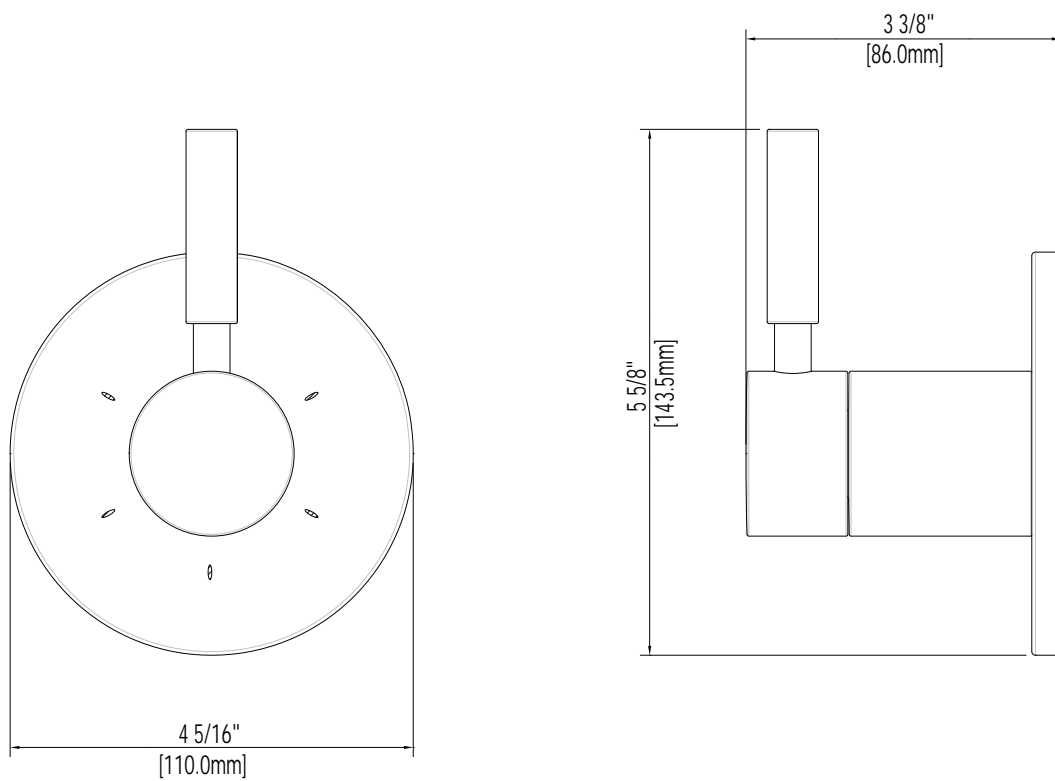

Mirabelle®

sophistispa™

EDENTON COLLECTION

TRANSFER VALVE TRIM KIT

Product Codes:

MIRE9005CP (polished chrome)

MIRE9005BN (brushed nickel)

- Lever style metal handle
- Wall thickness range 1 to - 3/4"
- Recommended valve installation depth 1-5/8" to 2-3/8"
- Requires rough-in valve (MIR6101 or MIR6103)
- Extension kit available (MIR6101EXT)
- Lifetime limited warranty
- Meets ANSI:A112.18.1M
- cUPC/IAPMO listed
- ADA compliant

See dimensional drawing on back

© 2013 Ferguson Enterprises, Inc. All Rights Reserved 14936 03/13

Mirabelle

sophistispa™

EDENTON COLLECTION

TRANSFER VALVE TRIM KIT

Product Codes:

MIRE9005CP (polished chrome)

MIRE9005BN (brushed nickel)

Note: All dimensions and specifications are nominal and may vary $\pm \frac{1}{4}$. Use actual products for accuracy in critical situations.