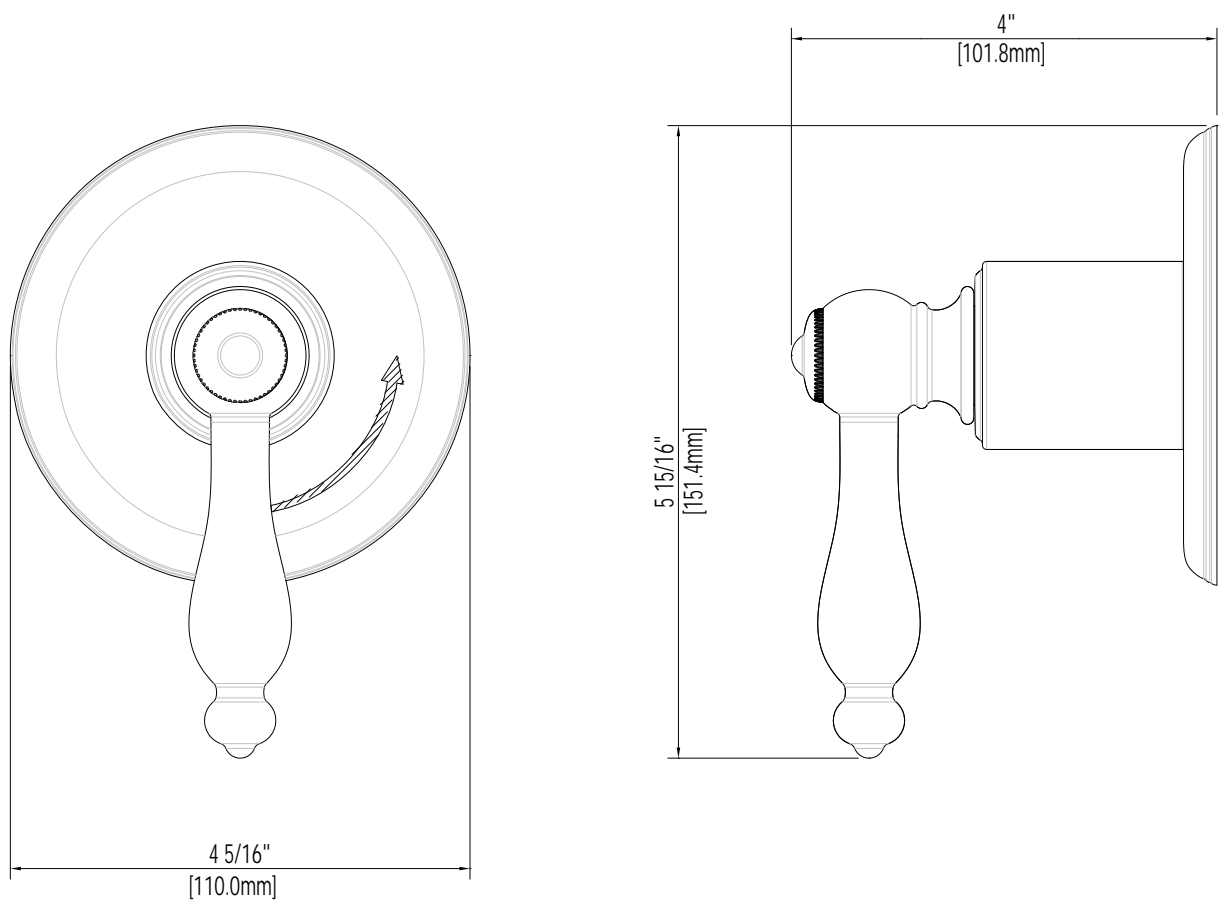

- Lever style metal handle
- Requires rough-in valve (MIR6020 or MIR6040)
- Wall thickness range 1 to - 3/4"
- Recommended valve installation depth 1-5/8" to 2-3/8"
- Extension kit available (MIR6020EXT)
- Lifetime limited warranty
- Meets ANSI:A112.18.1M
- cUPC/IAPMO listed
- ADA compliant

See dimensional drawing on back

© 2013 Ferguson Enterprises, Inc. All Rights Reserved 14936 03/13

Mirabelle

sophistispa™

ST. AUGUSTINE COLLECTION

VOLUME CONTROL VALVE TRIM KIT

**Product Codes:**

MIRSA9007CP (polished chrome)

MIRSA9007BN (brushed nickel)

MIRSA9007ORB (oil rubbed bronze)

Note: All dimensions and specifications are nominal and may vary  $\pm \frac{1}{4}$ . Use actual products for accuracy in critical situations.