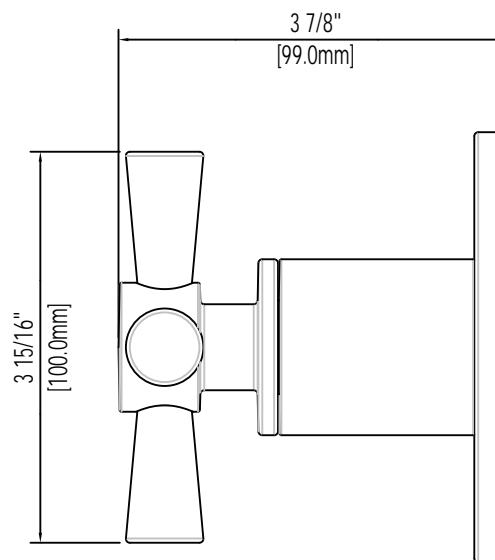

Mirabelle

sophistispa™

MILAZZO COLLECTION

VOLUME CONTROL VALVE TRIM KIT

Product Codes:

MIRML9007CP (polished chrome)

MIRML9007BN (brushed nickel)

- Cross style metal handle
- Wall thickness range 1 to - 3/4"
- Recommended valve installation depth 1-5/8" to 2-3/8"
- Requires rough-in valve (MIR6020 or MIR6040)
- Extension kit available (MIR6020EXT)
- Lifetime limited warranty
- Meets ANSI:A112.18.1M
- cUPC/IAPMO listed

See dimensional drawing on back

© 2013 Ferguson Enterprises, Inc. All Rights Reserved 14936 03/13

Mirabelle

sophistispa™

MILAZZO COLLECTION

VOLUME CONTROL VALVE TRIM KIT

Product Codes:

MIRML9007CP (polished chrome)

MIRML9007BN (brushed nickel)

Note: All dimensions and specifications are nominal and may vary  $\pm \frac{1}{4}$ . Use actual products for accuracy in critical situations.