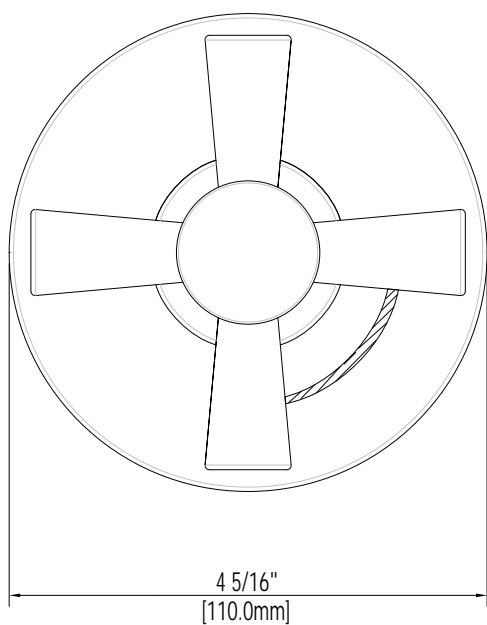

Mirabelle

sophistispa™

MILAZZO COLLECTION

VOLUME CONTROL VALVE TRIM KIT

Product Codes:

MIRML9007CP (polished chrome)

MIRML9007BN (brushed nickel)

- Cross style metal handle
- Wall thickness range 1 to - 3/4"
- Recommended valve installation depth 1-5/8" to 2-3/8"
- Requires rough-in valve (MIR6020 or MIR6040)
- Extension kit available (MIR6020EXT)
- Lifetime limited warranty
- Meets ANSI:A112.18.1M
- cUPC/IAPMO listed

See dimensional drawing on back

© 2013 Ferguson Enterprises, Inc. All Rights Reserved 14936 03/13

Mirabelle

sophistispa™

MILAZZO COLLECTION

VOLUME CONTROL VALVE TRIM KIT

Product Codes:

MIRML9007CP (polished chrome)

MIRML9007BN (brushed nickel)

Note: All dimensions and specifications are nominal and may vary  $\pm \frac{1}{4}$ . Use actual products for accuracy in critical situations.