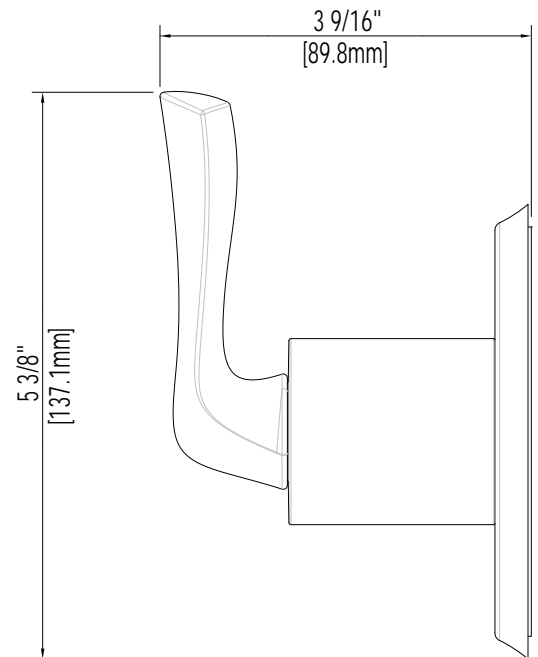

- Lever style metal handle
- Wall thickness range 1 to - 3/4"
- Recommended valve installation depth 1-5/8" to 2-3/8"
- Requires rough-in valve (MIR6101 or MIR6103)
- Ships as a 6-way transfer valve. 3-way cartridge available (MIR6110). calgreen non-shared position cartridge available (MIR6150).
- Extension kit available (MIR6101EXT)
- Lifetime limited warranty
- Meets ANSI:A112.18.1M
- cUPC/IAPMO listed
- ADA compliant

See dimensional drawing on back

© 2013 Ferguson Enterprises, Inc. All Rights Reserved 14936 03/13

Mirabelle

sophistispa™

PROVINCETOWN COLLECTION

TRANSFER VALVE TRIM KIT

Product Codes:

MIRPR9005CP (polished chrome)

MIRPR9005BN (brushed nickel)

MIRPR9005ORB (oil rubbed bronze)

Note: All dimensions and specifications are nominal and may vary +/- 1/4. Use actual products for accuracy in critical situations.