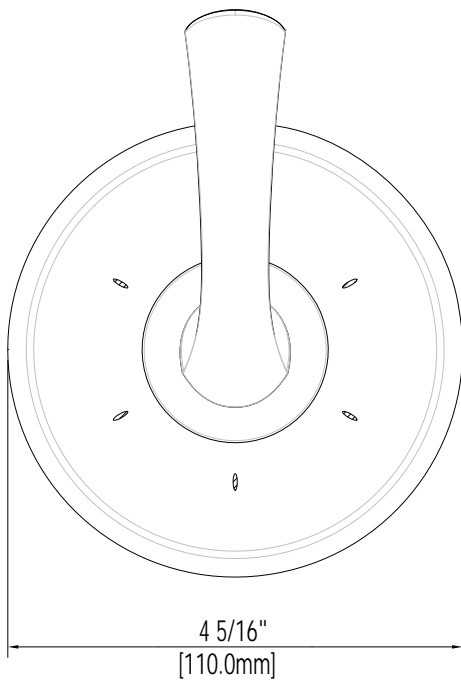

Mirabelle®

sophistispa™

PROVINCETOWN COLLECTION

TRANSFER VALVE TRIM KIT

Product Codes:

MIRPR9005CP (polished chrome)

MIRPR9005BN (brushed nickel)

MIRPR9005ORB (oil rubbed bronze)

- Lever style metal handle
- Wall thickness range 1 to - 3/4"
- Recommended valve installation depth 1-5/8" to 2-3/8"
- Requires rough-in valve (MIR6101 or MIR6103)
- Ships as a 6-way transfer valve. 3-way cartridge available (MIR6110). calgreen non-shared position cartridge available (MIR6150).
- Extension kit available (MIR6101EXT)
- Lifetime limited warranty
- Meets ANSI:A112.18.1M
- cUPC/IAPMO listed
- ADA compliant

See dimensional drawing on back

© 2013 Ferguson Enterprises, Inc. All Rights Reserved 14936 03/13

Mirabelle

sophistispa™

PROVINCETOWN COLLECTION

TRANSFER VALVE TRIM KIT

Product Codes:

MIRPR9005CP (polished chrome)

MIRPR9005BN (brushed nickel)

MIRPR9005ORB (oil rubbed bronze)

Note: All dimensions and specifications are nominal and may vary +/- 1/4. Use actual products for accuracy in critical situations.