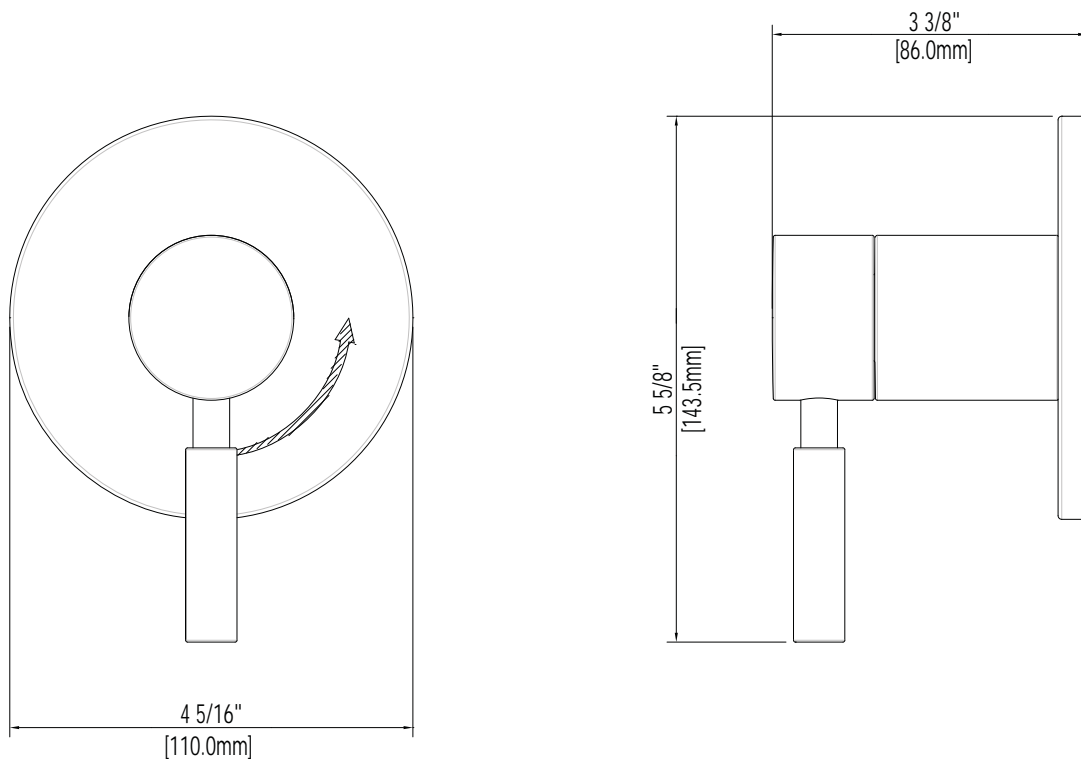

Mirabelle®
sophistispa™
EDENTON COLLECTION

VOLUME CONTROL VALVE TRIM KIT

Product Codes:

MIRE9007CP (polished chrome)

MIRE9007BN (brushed nickel)

- Lever style metal handle
- Wall thickness range 1 to - 3/4"
- Recommended valve installation depth 1-5/8" to 2-3/8"
- Requires rough-in valve (MIR6020 or MIR6040)
- Extension kit available (MIR6020EXT)
- Lifetime limited warranty
- Meets ANSI:A112.18.1M
- cUPC/IAPMO listed
- ADA compliant

See dimensional drawing on back

© 2013 Ferguson Enterprises, Inc. All Rights Reserved 14936 03/13

sophistispa™

EDENTON COLLECTION

VOLUME CONTROL VALVE TRIM KIT

Product Codes:

MIRE9007CP (polished chrome)

MIRE9007BN (brushed nickel)

Note: All dimensions and specifications are nominal and may vary +/- 1/4. Use actual products for accuracy in critical situations.